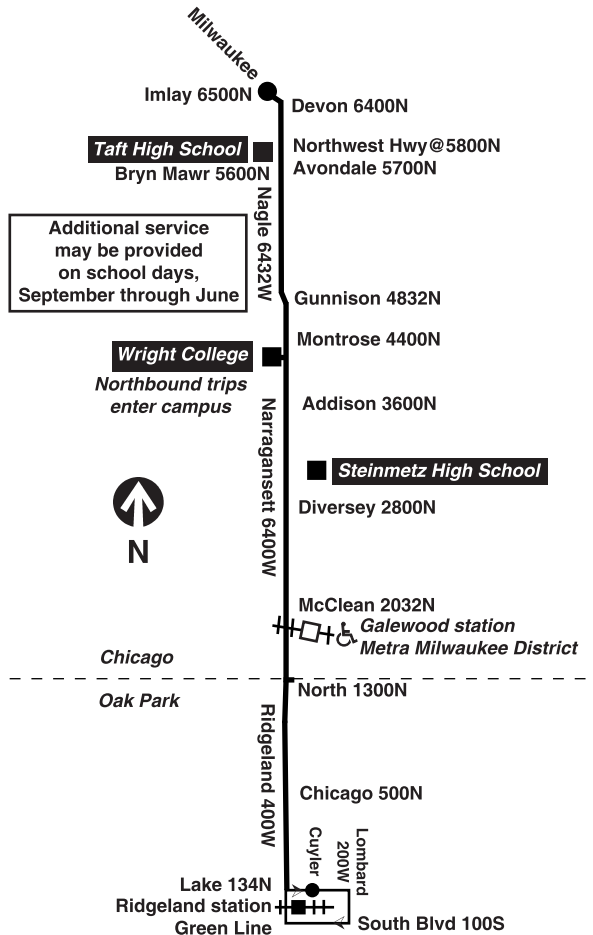

Federal law requires priority seating be designated for seniors and people with disabilities. **Please stand up** and yield these seats when needed for qualifying riders or when asked.

Schedules and other info in this timetable are subject to change. CTA does not assume responsibility for errors in timetables nor for inconvenience or damage resulting from delays.

Pay close attention to destination signs and announcements when boarding: added service may sometimes be provided over portions of this or any bus route and some trips can end before the furthest terminal on a line depending on service needs or time of day.

Bicycle racks are installed on the front of all CTA buses and are allowed on CTA trains during certain hours. See our Bike & Ride brochure or webpage for help on how to use racks and more.

Know before you go: Get alerts from us by text or e-mail about planned service changes every week or instant alerts for unplanned reroutes and disruptions. Sign up for CTA Updates today at transitchicago.com/updates.

For more travel information, use the Ventra app or call the RTA Travel Information Center at 312-836-7000. *Para obtener mayor información, en Español, llame al Centro de Información a 312-836-7000.*

Chicago Transit Authority

86 Narragansett/ Ridgeland

Effective Jan. 9, 2023

All CTA buses are accessible

transitchicago.com/bus/86