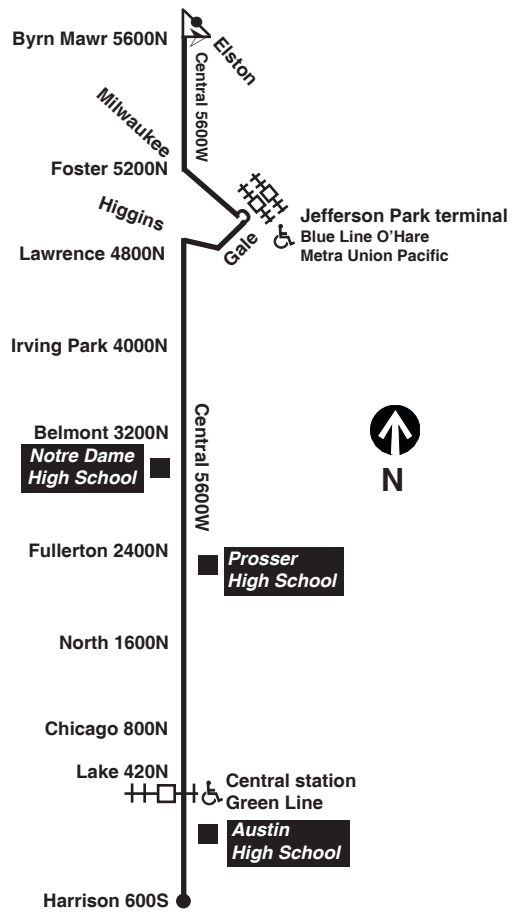

85 Central

Effective Jan. 8, 2023

All CTA buses are accessible

transitchicago.com/bus/85

Monday thru Friday

#85 Central

Northbound

LV Central/Harrison	Central Green Line stn	Central/North	Central/Belmont	Jefferson Park Blue Line stn	AR Bryn Mawr/Elston
3:20a	3:26a	3:37a	3:46a	3:53a	3:57a
3:37	3:43	3:54	4:03	4:10	4:14
3:53	3:59	4:10	4:19	4:26	4:30
4:08	4:14	4:25	4:34	4:41	4:45
4:22	4:28	4:39	4:48	4:55	4:59
4:35	4:42	4:53	5:01	5:08	5:12
4:48	4:54	5:05	5:14	5:21	5:25
5:00	5:06	5:17	5:26	5:33	5:37
5:11	5:17	5:29	5:38	5:45	5:50
5:21	5:27	5:39	5:48	5:55	6:00
5:30	5:37	5:49	5:58	6:06	6:11
5:39	5:46	5:58	6:08	6:16	6:21
5:48	5:55	6:06	6:16	6:24	6:29
5:56	6:03	6:15	6:25	6:33	6:38
6:05	6:12	6:24	6:35	6:44	6:49
6:13	6:21	6:33	6:44	6:52	6:58
6:22	6:29	6:41	6:52	7:01	7:06
6:30	6:37	6:49	7:00	7:09	7:14
6:38	6:46	6:58	7:09	7:18	7:24
6:46	6:54	7:06	7:17	7:26	7:32
6:54	7:02	7:14	7:25	7:35	7:40
7:03	7:11	7:25	7:36	7:45	7:51
7:13	7:21	7:35	7:46	7:56	8:02
7:24	7:32	7:46	7:57	8:07	8:13
7:36	7:45	7:58	8:10	8:20	8:25
7:48	7:57	8:10	8:22	8:32	8:37
8:00	8:08	8:23	8:36	8:46	8:51
8:13	8:21	8:35	8:48	8:58	9:03

F - trip operates on Fridays, school days only
M - trip operates Monday thru Thursday, school days only

L - trip begins at Belmont/Leclairre at time shown
S - trip operates on school days only

Saturday

#85 Central