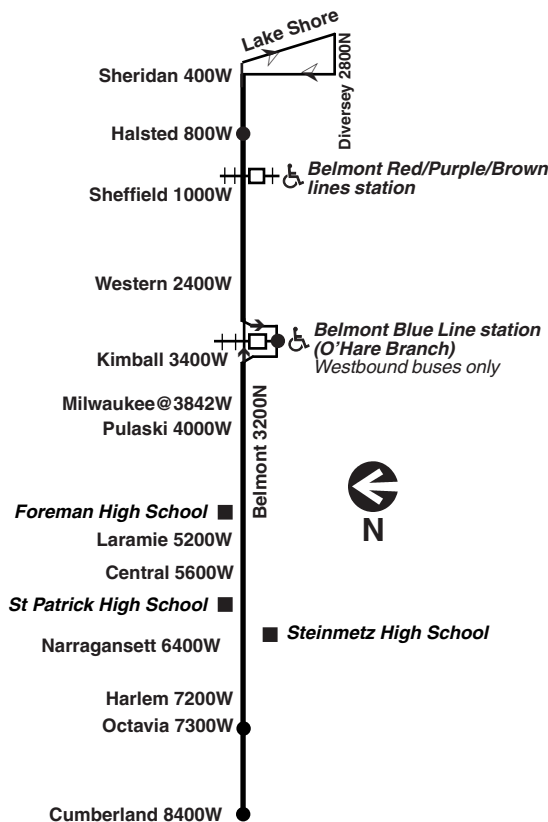

Additional notes:

All CTA buses are accessible. For accessibility help or to report concerns at stops, contact CTA Customer Service at transitchicago.com/feedback.

Federal law requires priority seating be designated for seniors and people with disabilities. **Please stand up** and yield these seats when needed for qualifying riders or when asked.

Schedules and other info in this timetable are subject to change. CTA does not assume responsibility for errors in timetables nor for inconvenience or damage resulting from delays.

Pay close attention to destination signs and announcements when boarding: added service may sometimes be provided over portions of this or any bus route and some trips can end before the furthest terminal on a line depending on service needs or time of day.

Bicycle racks are installed on the front of all CTA buses and are allowed on CTA trains during certain hours. See our Bike & Ride brochure or webpage for help on how to use racks and more.

Know before you go: Get alerts from us by text or e-mail about planned service changes every week or instant alerts for unplanned reroutes and disruptions. Sign up for CTA Updates today at transitchicago.com/updates.

For more travel information, use the Ventra app or call the RTA Travel Information Center at 312-836-7000. *Para obtener mayor información, en Español, llame al Centro de Información a 312-836-7000.*

77 Belmont

Effective Jan. 8, 2023

N77 overnight (owl) service between Halsted and Octavia

All CTA buses are accessible

Monday thru Friday

#77 Belmont

Eastbound

LV Belmont/Cumberland	LV Belmont/Octavia	Belmont/Central	Belmont/Kimball	Belmont/Western	Belmont/Halsted	AR Diversey/Lake Shore Drive West
----	3:20N	3:30a	3:42a	3:48a	3:56a	----
----	3:45N	3:55	4:07	4:12	4:20	----
4:05a	4:09	4:19	4:34	4:39	4:47	----
----	----	----	4:44	4:50	4:59	----
4:21	4:26	4:36	4:51	4:58	5:10	5:15a
----	----	----	5:01	5:08	5:20	5:25
4:37	4:42	4:53	5:09	5:16	5:28	5:33
4:53	4:58	5:09	5:25	5:32	5:44	5:49
5:08	5:13	5:24	5:41	5:48	6:00	6:05
5:22	5:27	5:38	5:55	6:02	6:14	6:19
5:35	5:40	5:51	6:08	6:15	6:28	6:33
5:46	5:51	6:02	6:19	6:27	6:41	6:48
----	6:00	6:11	6:28	6:36	6:50	6:57
6:02	6:07	6:18	6:35	6:43	6:57	7:04
----	6:14	6:25	6:42	6:50	7:04	7:11
6:15	6:20	6:31	6:48	6:56	7:10	7:17
----	6:26	6:37	6:54	7:02	7:16	7:23
6:25	6:30	6:41	7:00	7:08	7:22	7:29
----	6:35	6:46	7:05	7:13	7:27	----
6:34	6:39	6:50	7:09	7:17	7:31	7:38
----	6:44	6:55	7:14	7:22	7:36	7:43
6:43	6:48	6:59	7:19	7:27	7:41	7:48

then every 10 to 15 minutes from Cumberland until and every 5 to 8 minutes from Central until

7:47	7:52	8:03	8:25	8:33	8:47	8:56
----	8:00	8:11	8:33	8:41	8:55	9:04
8:03	8:08	8:19	8:41	8:49	9:03	9:12

then every 9 to 15 minutes from Cumberland until

12:44p	12:50p	1:03p	1:21p	1:30p	1:45p	1:50p
----	----	1:13	1:31	1:40	1:55	2:00
1:02	1:08	1:21	1:39	1:47	2:02	2:07

then every 11 to 15 minutes from Cumberland until and every 5 to 8 minutes from Central until

2:18	2:24	2:37	2:57	3:06	3:20	3:26
----	----	2:42	3:02	3:11	3:25	3:31
2:29	2:35	2:48	3:07	3:16	3:30	3:36
2:34	2:40	2:53	3:13	3:22	3:36	3:42
----	----	2:59	3:18	3:27	3:41	3:47
2:53	2:59	3:12	3:32	3:41	3:55	4:01
2:59	3:05	3:18	3:38	3:47	4:01	4:07
----	----	3:25	3:45	3:54	4:08	4:14
3:12	3:18	3:31	3:51	4:00	4:14	4:20
----	----	3:38	3:58	4:07	4:21	4:27
3:25	3:31	3:44	4:04	4:13	4:27	4:33
----	----	3:51	4:11	4:20	4:34	4:40
3:38	3:44	3:57	4:17	4:26	4:40	4:46
----	----	4:04	4:23	4:32	4:46	4:52
3:52	3:58	4:11	4:30	4:39	4:53	4:59

then every 7 to 11 minutes from Cumberland until

5:20	5:26	5:39	5:58	6:08	6:24	6:29
5:32	5:38	5:52	6:11	6:21	6:37	6:43
5:45	5:51	6:05	6:24	6:34	6:50	6:56

then every 15 to 22 minutes from Cumberland until

11:52	11:57	12:07a	12:21a	12:28a	12:40a	12:45a
12:16a	12:20a	12:29	12:42	12:49	12:58	----
12:46	12:50	12:59	1:12	1:18	1:26	----
1:16	1:20	1:29	1:41	1:47	1:55	----
1:46	1:50	1:59	2:11	2:17	2:25	----
2:16	2:20	2:29	2:41	2:47	2:55	----
----	2:50N	2:59	3:11	3:17	3:25	----

N - overnight (owl) service

Westbound