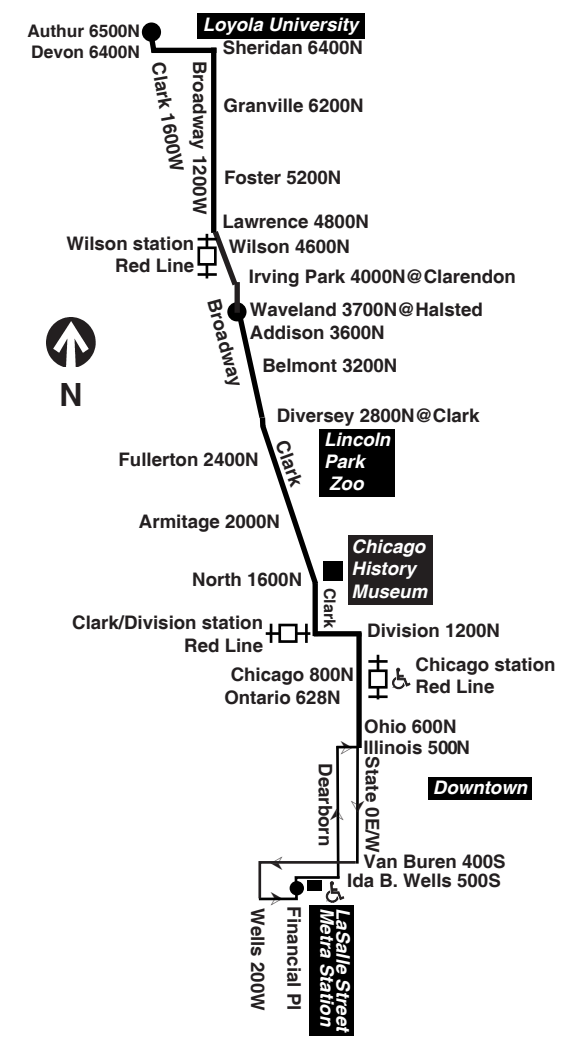

Federal law requires priority seating be designated for seniors and people with disabilities. **Please stand up** and yield these seats when needed for qualifying riders or when asked.

Schedules and other info in this timetable are subject to change. CTA does not assume responsibility for errors in timetables nor for inconvenience or damage resulting from delays.

Pay close attention to destination signs and announcements when boarding: added service may sometimes be provided over portions of this or any bus route and some trips can end before the furthest terminal on a line depending on service needs or time of day.

Bicycle racks are installed on the front of all CTA buses and are allowed on CTA trains during certain hours. See our [Bike & Ride brochure](#) or webpage for help on how to use racks and more.

Know before you go: Get alerts from us by text or e-mail about planned service changes every week or instant alerts for unplanned reroutes and disruptions. Sign up for CTA Updates today at transitchicago.com/updates.

For more travel information, use the Ventra app or call the RTA Travel Information Center at 312-836-7000. *Para obtener mayor información, en Español, llame al Centro de Información a 312-836-7000.*

Chicago Transit Authority

36 Broadway

Effective Jan. 8, 2023

All CTA buses are accessible

Monday thru Friday **#36 Broadway**