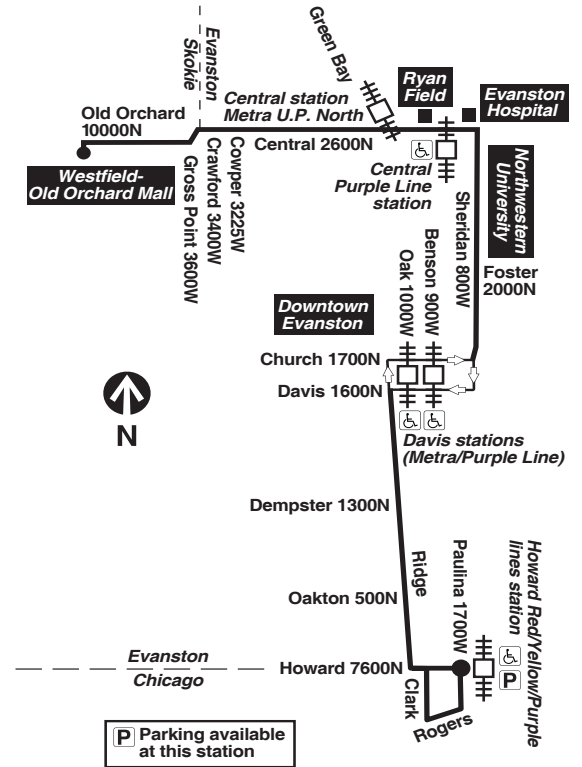

Northbound

LV Howard Red/Purple/Yellow lines	Church/Benson	Central/Green Bay (Metra)	Central/Crawford	AR Old Orchard Mall
5:00a	5:12a	5:23a	5:28a	5:29C
5:30	5:42	5:53	5:58	6:05
6:00	6:12	6:23	6:28	6:35
6:30	6:44	6:55	7:00	7:08
6:59	7:13	7:24	7:29	7:37
7:27	7:43	7:55	8:00	8:08
7:45	8:02	8:15	8:21	8:28
8:03	8:20	8:33	8:39	8:46
8:21	8:38	8:51	8:57	9:04
8:41	8:57	9:09	9:15	9:22
9:02	9:18	9:30	9:36	9:43
9:23	9:39	9:51	9:57	10:04
9:54	10:08	10:20	10:26	10:33
10:24	10:38	10:50	10:56	11:03
10:55	11:09	11:21	11:27	11:34
11:26	11:40	11:52	11:58	12:05p
11:57	12:12p	12:24p	12:30p	12:38
12:29p	12:44	12:56	1:02	1:10
1:00	1:15	1:27	1:33	1:41
1:30	1:45	1:57	2:03	2:11
2:01	2:16	2:28	2:34	2:42
2:31	2:46	3:00	3:06	3:14
2:59	3:14	3:28	3:34	3:42
3:21	3:36	3:50	3:56	4:04
3:43	3:57	4:10	4:16	4:24
4:03	4:17	4:30	4:36	4:44
4:23	4:37	4:50	4:56	5:04
4:43	4:57	5:10	5:16	5:24
5:05	5:19	5:32	5:38	5:46
5:27	5:40	5:52	5:58	6:05
5:49	6:02	6:13	6:18	6:25
6:15	6:28	6:39	6:44	6:51
6:41	6:54	7:05	7:10	7:17
7:07	7:20	7:31	7:36	7:43
7:33	7:46	7:57	8:02	8:09
8:00	8:13	8:24	8:29	8:36

201 Central/Ridge

Effective Jan. 9, 2023

C - trip begins/ends at Central/Cowper at time shown

All CTA buses are accessible

transitchicago.com/bus/201