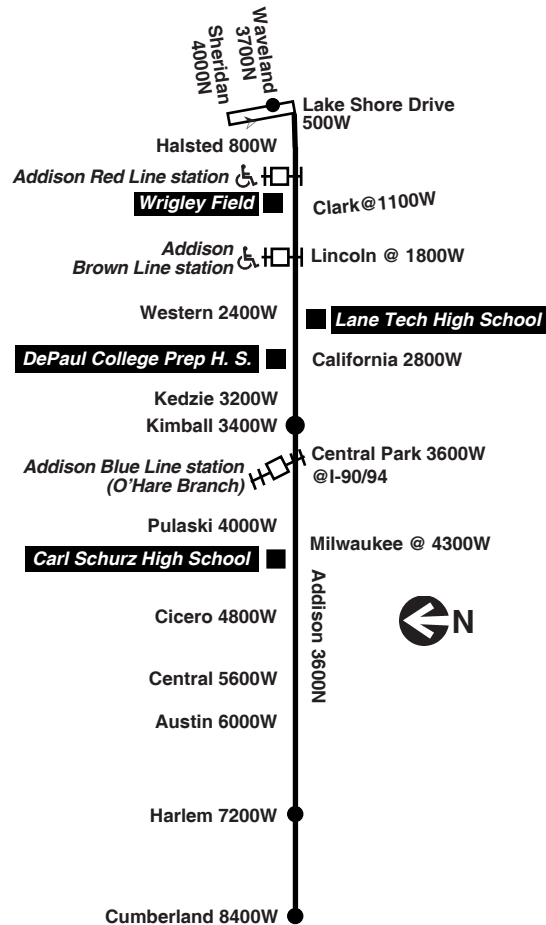

Federal law requires priority seating be designated for seniors and people with disabilities. **Please stand up** and yield these seats when needed for qualifying riders or when asked.

Schedules and other info in this timetable are subject to change. CTA does not assume responsibility for errors in timetables nor for inconvenience or damage resulting from delays.

Pay close attention to destination signs and announcements when boarding: added service may sometimes be provided over portions of this or any bus route and some trips can end before the furthest terminal on a line depending on service needs or time of day.

Bicycle racks are installed on the front of all CTA buses and are allowed on CTA trains during certain hours. See our Bike & Ride brochure or webpage for help on how to use racks and more.

Know before you go: Get alerts from us by text or e-mail about planned service changes every week or instant alerts for unplanned reroutes and disruptions. Sign up for CTA Updates today at transitchicago.com/updates.

For more travel information, use the Ventra app or call the RTA Travel Information Center at 312-836-7000. *Para obtener mayor información, en Español, llame al Centro de Información a 312-836-7000.*

All CTA buses are accessible

transitchicago.com/bus/152

Eastbound

LV Addison/ Cumberland	Addison/ Harlem	Addison/ Central	Addison/ Pulaski	Addison/ Western	Addison/ Ashland	AR Lake Shore Drive/ Waveland
-----	-----	4:27a	4:37a	4:47a	4:52a	5:00a
-----	-----	4:57	5:07	5:17	5:22	5:30
5:00a	5:06a	5:15	5:25	5:36	5:41	5:49
5:18	5:25	5:34	5:45	5:56	6:02	6:10
5:37	5:43	5:53	6:05	6:17	6:23	6:31
5:54	6:01	6:11	6:23	6:36	6:42	6:50
-----	6:11	6:21	6:34	6:47	6:53	7:02
-----	6:15S	6:25	6:39	6:52	6:59	7:07
6:12	6:19	6:29	6:43	6:57	7:03	7:12
-----	6:23S	6:33	6:47	7:01	7:07	7:16
-----	6:27	6:37	6:51	7:05	7:12	7:20
6:24S	6:31	6:41	6:56	7:11	7:18	7:26
6:28	6:35	6:45	6:59	7:14	7:21	7:30
6:32S	6:39	6:49	7:03	7:19	7:26	7:35
-----	6:43	6:53	7:07	7:24	7:31	7:40
6:40S	6:47	6:57	7:12	7:29	7:37	7:46
6:44	6:51	7:01	7:16	7:34	7:41	7:50
6:48S	6:55	7:05	7:20	7:39	7:46	7:55
-----	6:59	7:09	7:23	7:42	7:50	7:59
6:56S	7:03	7:13	7:28	7:48	7:56	8:05
7:00	7:07	7:18	7:32	7:53	8:01	8:10
7:05S	7:12	7:23	7:37	7:58	8:06	8:15
-----	7:17	7:28	7:42	8:03	8:11	8:20
7:20	7:27	7:38	7:52	8:13	8:21	8:30
7:31	7:38	7:49	8:03	8:22	8:30	8:40
7:43	7:51	8:01	8:15	8:32	8:39	8:49
7:56	8:04	8:14	8:28	8:44	8:52	9:01
8:10	8:17	8:28	8:41	8:56	9:03	9:12
8:25	8:32	8:42	8:55	9:09	9:15	9:25
8:43	8:49	9:00	9:12	9:26	9:33	9:42

then every 19 to 20 minutes until

1:02p	1:08p	1:18p	1:30p	1:44p	1:51p	2:00p
1:20	1:27	1:37	1:48	2:03	2:09	2:18
1:35	1:42	1:52	2:03	2:18	2:24	2:33
1:47	1:54	2:04	2:15	2:30	2:36	2:45
-----	-----	2:14	2:25	2:40	2:46	2:55
2:07	2:14	2:24	2:35	2:50	2:56	3:05
-----	-----	2:33	2:44	2:59	3:05	3:14
2:25	2:31	2:41	2:53	3:07	3:14	3:23
-----	-----	2:50	3:01	3:16	3:22	3:31
2:42	2:49	2:59	3:11	3:26	3:32	3:41
2:50	2:57	3:07	3:20	3:35	3:41	3:51
-----	-----	3:17	3:30	3:46	3:52	4:01
3:09	3:17	3:27	3:40	3:56	4:02	4:11
-----	-----	3:37	3:50	4:06	4:12	4:21
3:29	3:37	3:47	4:00	4:16	4:22	4:31
3:39	3:47	3:57	4:10	4:26	4:32	4:41
3:49	3:57	4:07	4:20	4:36	4:42	4:51
3:59	4:07	4:17	4:30	4:46	4:52	5:01
4:09	4:17	4:27	4:40	4:56	5:02	5:11
4:22	4:29	4:40	4:53	5:09	5:14	5:24
4:34	4:42	4:52	5:05	5:21	5:27	5:37
4:47	4:55	5:06	5:19	5:36	5:42	5:52
5:00	5:08	5:19	5:32	5:49	5:56	6:07
5:15	5:23	5:34	5:47	6:04	6:11	6:22
5:32	5:40	5:52	6:05	6:21	6:28	6:39

then every 21 to 23 minutes until

8:06	8:12	8:21	8:31	8:43	8:49	8:58
8:28	8:35	8:44	8:54	9:06	9:12	9:20
8:51	8:57	9:06	9:16	9:28	9:34	9:43
9:15	9:21	9:30	9:39	9:50	9:55	10:03
9:40	9:46	9:53	10:02	10:13	10:17	10:25
9:41	9:47	9:55	-----	-----	-----	-----
10:02	10:08	10:15	-----	-----	-----	-----
10:22	10:28	10:35	-----	-----	-----	-----
10:43	10:49	10:55	-----	-----	-----	-----
11:00	11:06	11:13	-----	-----	-----	-----
11:20	11:26	11:32	-----	-----	-----	-----

S - trip operates on school days only

Westbound