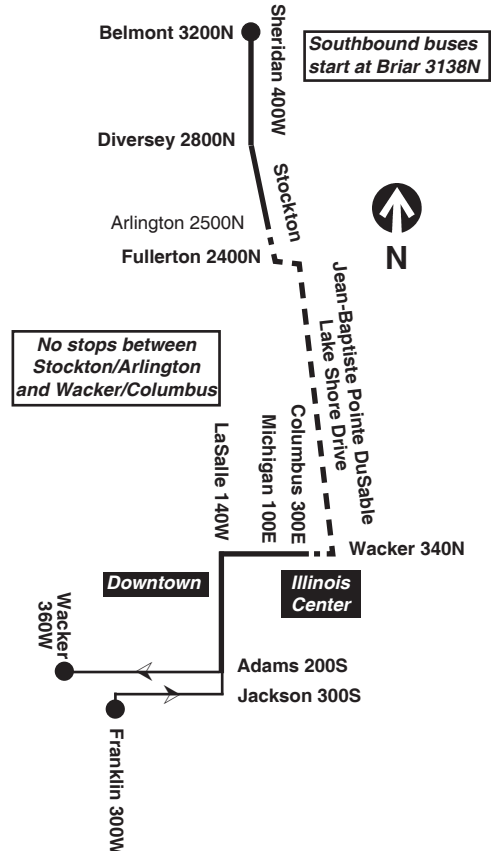

 Schedules and other info in this timetable are subject to change. CTA does not assume responsibility for errors in timetables nor for inconvenience or damage resulting from delays.

 Pay close attention to destination signs and announcements when boarding: added service may sometimes be provided over portions of this or any bus route and some trips can end before the furthest terminal on a line depending on service needs or time of day.

 For more travel information, use the Ventra app or call the RTA Travel Information Center at 312-836-7000. *Para obtener mayor información, en Español, llame al Centro de Información a 312-836-7000.*

Chicago Transit Authority

134

Stockton/ LaSalle Express

Effective Jan. 9, 2023

 All CTA buses are accessible

transitchicago.com/bus/134

Southbound (AM only)

LV Sheridan/ Briar	Stockton/ Arlington	AR Adams/ Wacker
6:15a	6:22a	6:44a
6:28	6:35	6:57
6:40	6:48	7:10
6:51	6:59	7:23
7:01	7:10	7:34
7:10	7:19	7:45
7:18	7:28	7:54
7:26	7:36	8:04
7:34	7:44	8:14
7:41	7:51	8:23
7:47	7:57	8:31
7:53	8:04	8:38
7:59	8:09	8:45
8:04	8:14	8:50
8:08	8:19	8:55
8:13	8:23	8:59
8:18	8:29	9:05
8:26	8:36	9:12
8:35	8:46	9:22
8:47	8:57	9:33
9:01	9:10	9:42
9:20	9:26	9:54

Northbound (PM only)

LV Franklin/ Jackson	Wacker/ Columbus	AR Sheridan/ Belmont
3:45p	4:00p	4:17p
4:00	4:15	4:32
4:14	4:30	4:49
4:27	4:45	5:05
4:39	4:58	5:20
4:51	5:11	5:35
5:03	5:25	5:50
5:17	5:39	6:04
5:33	5:55	6:20
5:51	6:12	6:36
6:10	6:28	6:50
6:30	6:45	7:05