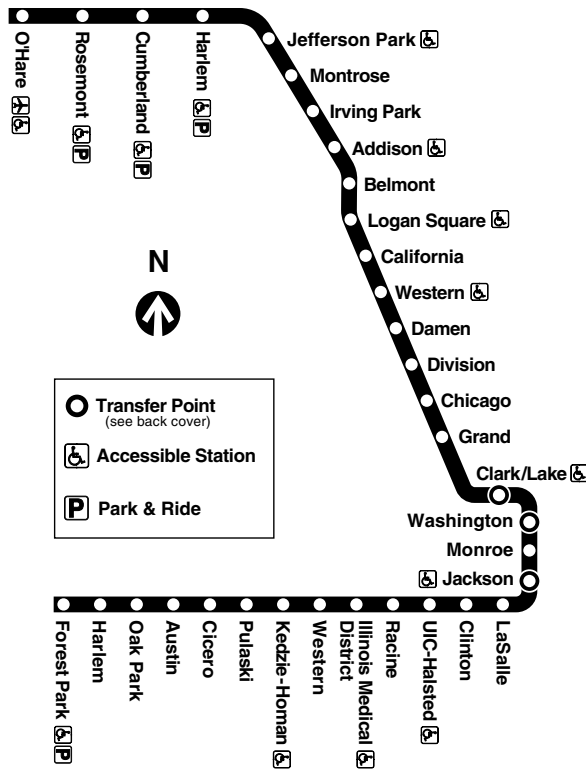

Washington: Red Line (with Farecard only).

Clark/Lake: Green, Orange, Brown, Purple, Pink lines.

Bikes on Trains

Bicycles are permitted on trains every weekday except from 7:00 a.m. to 9:00 a.m. and 4:00 p.m. to 6:00 p.m. On Saturdays, Sundays and holidays, bicycles are allowed on trains all day.

Night Owl Service

Service operates 24 hours a day between O'Hare and Forest Park. Connecting bus/rail routes which provide Night Owl service from about midnight to 5:00 a.m. are indicated below. Most owl routes operate at 30 minute intervals.

Connections between Red and Blue lines made at Jackson and Washington. Connections to the following Night Owl buses made at Washington and State: N4, N20, N22, N60, N62, N66.

Other Night Owl routes which connect with Blue Line trains to O'Hare and Forest park include: N49 Western, N53 Pulaski, N9 Ashland which operates 1 block east of Illinois Medical District station, N66 Chicago, N77 Belmont, and N81 Lawrence at Jefferson Park.

Please Stand Up for Seniors and People with Disabilities.

Federal law requires priority seating be designated for seniors and people with disabilities.

For more Information call the RTA Travel Information Center: 1-312-836-7000. Open 6am until 7pm, Monday thru Saturday.

Para obtener mayor información, en Español, llame al Centro de Información: 1-312-836-7000.

Chicago Transit Authority

Blue Line Trains

Effective October 23, 2022

Night Owl Service between O'Hare and Forest Park

Monday thru Friday

To O'Hare

Lv Forest Park	Cicero	UIC-Halsted	Clark/Lake	Logan Square	Jefferson Park	Arrive O'Hare
3:00am	3:11am	3:26am	3:34am	3:48am	3:58am	4:13am
3:15	3:26	3:41	3:49	4:03	4:13	4:28
3:30	3:41	3:56	4:04	4:18	4:28	4:43
3:45	3:56	4:11	4:19	4:33	4:43	4:58
4:00	4:11	4:26	4:34	4:48	4:58	5:13
4:15	4:26	4:41	4:49	5:03	5:13	5:28
4:30	4:41	4:56	5:04	5:18	5:28	5:43

then every 7 to 10 minutes until

7:00	7:11	7:26	7:35	7:49	7:59	8:14
7:07	7:18	7:34	7:43	7:57	8:07	8:21
7:15	7:26	7:41	7:50	8:04	8:14	8:29
7:22	7:33	7:49	7:58	8:12	8:22	8:36
7:30	7:41	7:56	8:05	8:19	8:29	8:44
7:37	7:48	8:04	8:13	8:27	8:37	8:51
7:45	7:56	8:11	8:20	8:34	8:44	8:59
7:52	8:03	8:19	8:28	8:42	8:52	9:06
8:00	8:11	8:26	8:35	8:49	8:59	9:14
8:07	8:18	8:34	8:43	8:57	9:07	9:21
8:15	8:26	8:41	8:50	9:04	9:14	9:29
8:22	8:33	8:49	8:58	9:12	9:22	9:36
8:30	8:41	8:56	9:05	9:19	9:29	9:44
8:37	8:48	8:59	9:08	9:22	9:32	9:47
		9:04	9:13	9:27	9:37	9:51

then every 7 to 10 minutes until

2:00pm	2:11pm	2:26pm	2:35pm	2:49pm	2:59pm	3:14pm
2:07	2:18	2:34	2:43	2:57	3:07	3:21
2:15	2:26	2:41	2:50	3:04	3:14	3:29
2:22	2:33	2:49	2:58	3:12	3:22	3:36
2:30	2:41	2:56	3:05	3:19	3:29	3:44
2:36	2:47	3:02	3:11	3:25	3:35	3:50
2:42	2:53	3:08	3:17	3:31	3:41	3:56
2:48	2:59	3:14	3:23	3:37	3:47	4:02
2:54	3:05	3:20	3:29	3:43	3:53	4:08
3:00	3:11	3:26	3:35	3:49	3:59	4:14

then every 5 minutes from UIC/Halsted and every 5 minutes from Forest Park until

4:35	4:46	5:01	5:11	5:26	5:36	5:51
4:45	4:56	5:11	5:21	5:36	5:46	6:01
		5:16	5:26	5:41	5:51	6:06
	5:20	5:21	5:31	5:46	5:56	
5:00	5:11	5:26	5:36	5:51	6:01	6:16
5:05	5:16	5:31	5:41	5:56	6:06	6:21
5:10	5:21	5:36	5:46	6:01	6:11	6:26
5:15	5:26	5:41	5:51	6:06	6:16	6:31
		5:46	5:56	6:11	6:21	6:36
5:25	5:36	5:51	6:01	6:16	6:26	6:41

then every 6 to 8 minutes until

6:45	6:56	7:11	7:20	7:34	7:44	7:59
6:52	7:03	7:19	7:28	7:42	7:52	8:06
7:00	7:11	7:26	7:35	7:49	7:59	8:14

then every 10 minutes until

12:00am	12:11am	12:26am	12:34am	12:48am	12:58am	1:13am
12:15	12:26	12:41	12:49	1:03	1:13	1:28
12:30	12:41	12:56	1:04	1:18	1:28	1:43
12:45	12:56	1:11	1:19	1:33	1:43	1:58
1:00	1:11	1:26	1:34	1:48	1:58	2:13
1:15	1:26	1:41	1:49	2:03	2:13	2:28
1:30	1:41	1:56	2:04	2:18	2:28	2:43
2:00	2:11	2:26	2:34	2:48	2:58	3:13
2:30	2:41	2:56	3:04	3:18	3:28	3:43

am light face pm bold face

Blue Line Trains

To Forest Park

Leave O'Hare	Jefferson Park	Logan Square	Clark/Lake	UIC-Halsted	Cicero	Arr Forest Park
3:00am	3:15am	3:25am	3:39am	3:47am	4:02am	4:13am
3:15	3:30	3:40	3:54	4:02	4:17	4:28
3:30	3:45	3:55	4:09	4:17	4:32	4:43
3:45	4:00	4:10	4:24	4:32	4:47	4:58
4:00	4:15	4:25	4:39	4:47	5:02	5:13
4:15	4:30	4:40	4:54	5:02	5:17	5:28
4:30	4:45	4:55	5:09	5:17	5:32	5:43

then every 10 minutes until