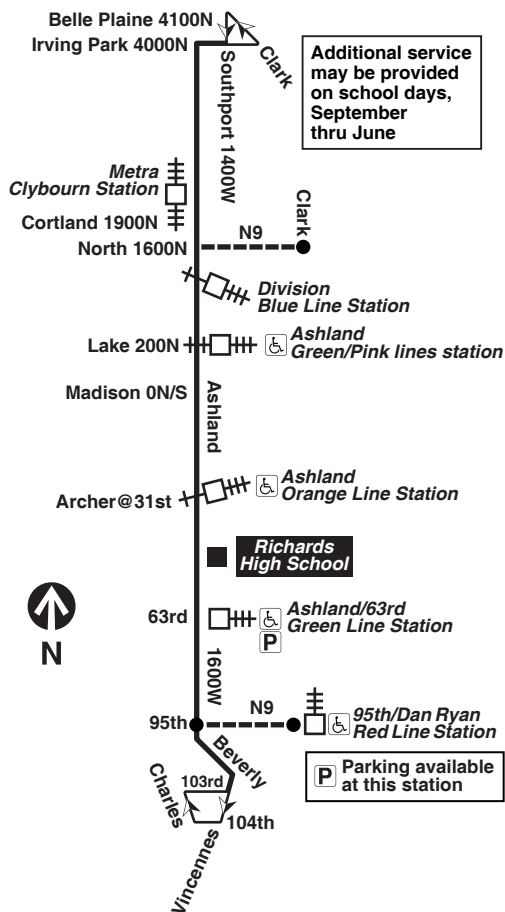

Night owl routes which connect with N9 Ashland include:

Red Line trains at North/Clybourn, N22 Clark, N77 Belmont, N66 Chicago, N20 Madison, N60 Blue Island, N62 Archer, N55 Garfield, N79 79th and N87 87th. Also, N5 South Shore Night Bus, N34 South Michigan and 352 Halsted at 95th/Dan Ryan station and O'Hare-Forest Park trains at Division/Milwaukee.

CTA Bike & Ride

Bicycle racks are available on the front exteriors of CTA buses. Bicycles can be placed on bicycle racks during normal hours of operation for each route. Racks accommodate two (2) bicycles at a time. Bicycles are also permitted on CTA trains during certain hours.

Please Stand Up

for Seniors and People with Disabilities
Federal law requires priority seating be designated for seniors and people with disabilities.

Supplementary service may be provided over portions of this route in addition to the trips shown. Please check destination signs and announcements when boarding buses.

For more information call the RTA Travel Information Center in Chicago: 312-836-7000. Open 6am until 7pm, Monday thru Saturday.

Para obtener mayor información, en Español, llame al Centro de Información: 312-836-7000.

Chicago Transit Authority

Effective June 12, 2022

N9 Night Owl Service between 95th/Dan Ryan terminal and Clark/North

Monday thru Friday 9 Ashland

Northbound