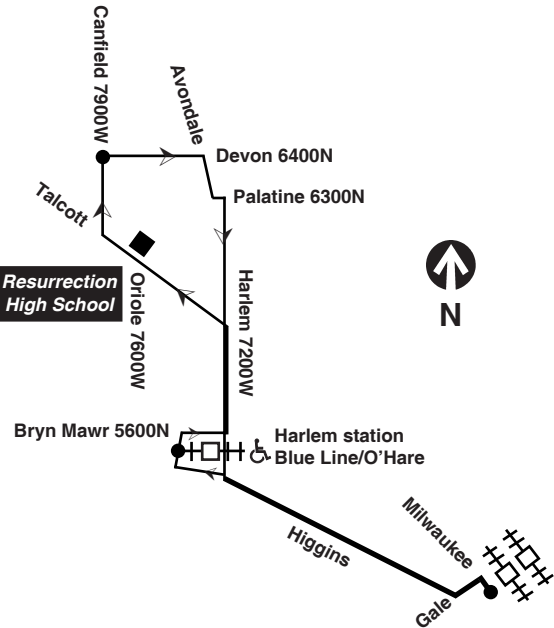

Higgins

Effective June 12, 2022

Additional service may be provided on school days, September through June

Jefferson Park Terminal Blue Line O'Hare and Union Pacific Metra trains

CTA Bike & Ride

Bicycle racks are available on the front exteriors of CTA buses. Bicycles can be placed on bicycle racks during normal hours of operation for each route. Racks accommodate two (2) bicycles at a time. Bicycles are also permitted on CTA trains during certain hours.

Please Stand Up

for Seniors and People with Disabilities
Federal law requires priority seating be designated for seniors and people with disabilities.

The schedules and other information in this timetable are subject to change. CTA does not assume responsibility for errors in timetables, nor for inconvenience or damage resulting from delayed trains or buses due to weather, traffic conditions, etc.

CTA operating costs are funded in part through the Regional Transportation Authority, by the federal and state governments, and the City of Chicago and County of Cook.

Supplementary service may be provided over portions of this route in addition to the trips shown. Please check destination signs and announcements when boarding buses.

For more Information call the RTA Travel Information Center in Chicago: 312-836-7000. Open 6am until 7pm, Monday thru Saturday.

Para obtener mayor información, en Español, llame al Centro de Información: 312-836-7000.