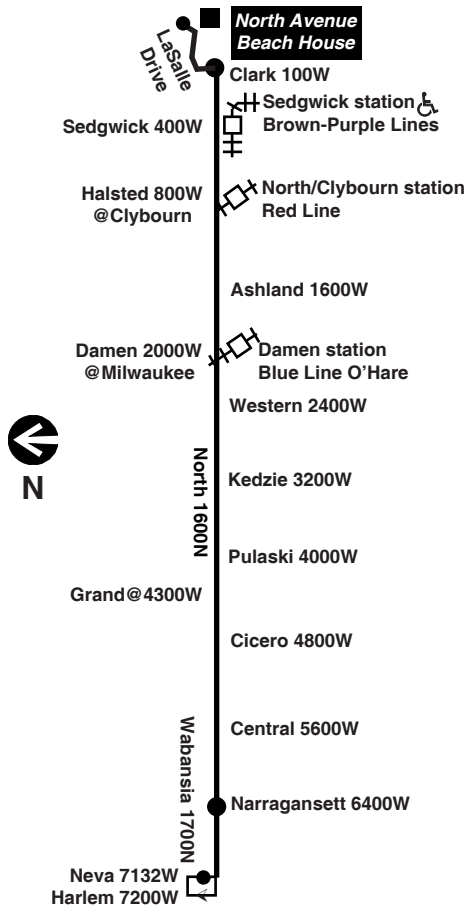

Chicago Transit Authority

72 

North

Effective June 12, 2022

Summer service to North Avenue Beach

Monday thru Friday

72 North

Eastbound