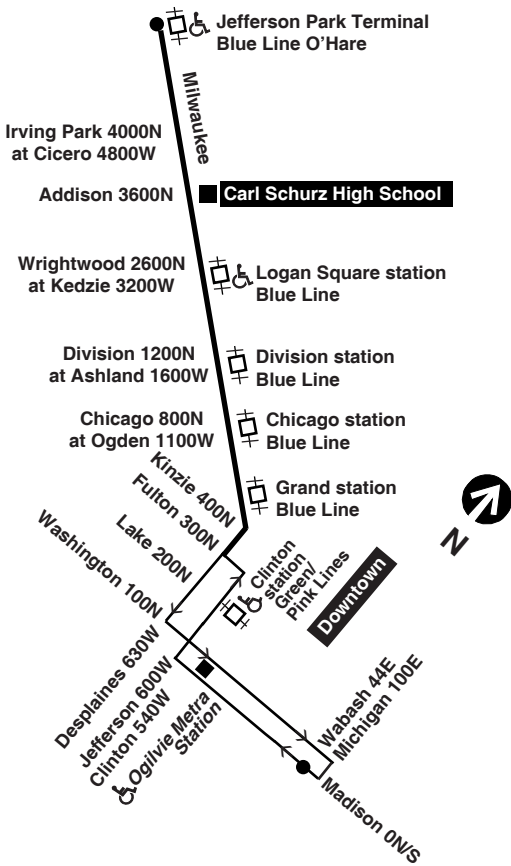

For more information call the RTA Travel Information Center in Chicago: 312-836-7000. Open 6am until 7pm, Monday thru Saturday.

Para obtener mayor información, en Español, llame al Centro de Información: 312-836-7000.

**Chicago Transit Authority**

**56**   
Milwaukee

Effective June 12, 2022

Additional service may be provided on school days, September through June

**Monday thru Friday**

**56 Milwaukee**

**Southbound**

Leave Jefferson Park	Irving Park/ Cicero/ Milwaukee	Kedzie/ Logan Square	Division/ Ashland/ Milwaukee	Canal/ Ogilvie Station	Arrive Madison/ Wabash
4:20am	4:26am	4:38am	4:51am	5:01am	5:08am
4:40	4:47	4:59	5:12	5:24	5:32
4:58	5:05	5:17	5:30	5:42	5:50
5:14	5:21	5:34	5:47	5:59	6:07
5:29	5:36	5:48	6:01	6:13	6:21
5:42	5:49	6:01	6:14	6:26	6:34
5:54	6:01	6:13	6:26	6:38	6:46
6:05	6:12	6:24	6:37	6:49	6:57
6:15	6:22	6:35	6:49	7:02	7:10
6:24	6:31	6:45	7:01	7:15	7:23
6:32	6:40	6:54	7:11	7:26	7:34
6:39	6:47	7:02	7:20	7:36	7:44
6:45	6:53	7:09	7:28	7:44	7:53
6:50	6:58	7:14	7:33	7:49	7:58
6:55	7:03	7:19	7:39	7:56	8:05
6:59	7:08	7:24	7:44	8:02	8:11
7:03	7:12	7:28	7:48	8:07	8:16
7:07	7:16	7:32	7:52	8:11	8:20
7:11	7:20	7:37	7:58	8:17	8:26
7:15	7:24	7:41	8:02	8:22	8:31
7:19	7:28	7:46	8:07	8:27	8:37
7:23	7:32	7:50	8:11	8:31	8:41
7:28	7:37	7:56	8:17	8:38	8:48
7:33	7:42	8:01	8:22	8:43	8:53
7:39	7:48	8:07	8:28	8:49	8:59
7:45	7:55	8:13	8:35	8:56	9:05
7:52	8:02	8:20	8:42	9:03	9:12
8:01	8:11	8:29	8:51	9:12	9:21
8:12	8:22	8:40	9:02	9:23	9:32
8:25	8:34	8:52	9:13	9:32	9:42
8:38	8:48	9:05	9:25	9:42	9:52
8:53	9:03	9:20	9:40	9:55	10:05