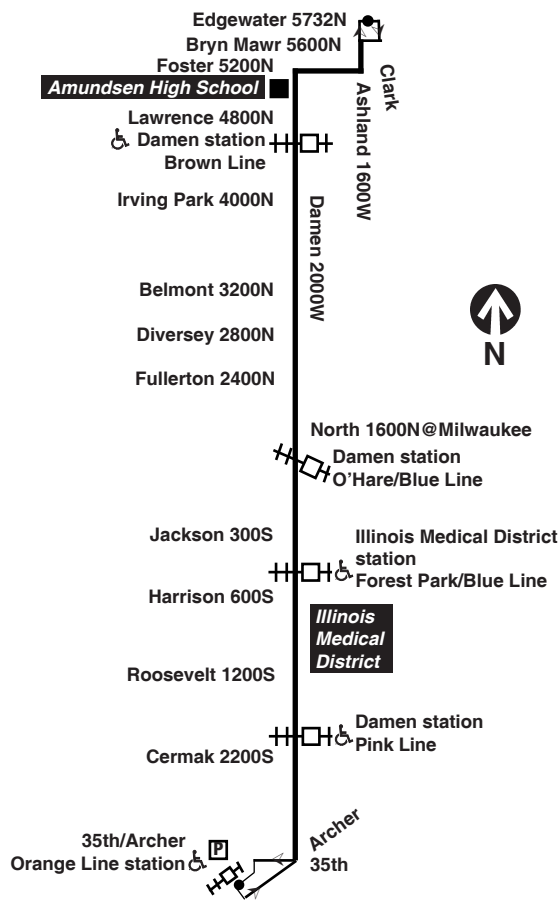

CTA Bike & Ride

Bicycle racks are available on the front exteriors of CTA buses. Bicycles can be placed on bicycle racks during normal hours of operation for each route. Racks accommodate two (2) bicycles at a time. Bicycles are also permitted on CTA trains during certain hours.

Please Stand Up &

for Seniors and People with Disabilities

Federal law requires priority seating be designated for seniors and people with disabilities.

The schedules and other information in this timetable are subject to change. CTA does not assume responsibility for errors in timetables, nor for inconvenience or damage resulting from delayed trains or buses due to weather, traffic conditions, etc.

Supplementary service may be provided over portions of this route in addition to the trips shown. Please check destination signs and announcements when boarding buses.

CTA operating costs are funded in part through the Regional Transportation Authority, by the federal and state governments, and the City of Chicago and County of Cook.

For more information call the RTA Travel Information Center in Chicago: 312-836-7000. Open 6am until 7pm, Monday thru Saturday.

Para obtener mayor información, en Español, llame al Centro de Información: 312-836-7000.

transitchicago.com

Chicago Transit Authority

50

Damen

Effective June 12, 2022

Additional service may be provided on school days, September through June

transitchicago.com

Monday thru Friday

Southbound

Leave Ashland/Clark	Damen/Irving Park	Damen/North	Damen/Jackson	Damen/Cermak	Arrive 35th/Archer Orange Line Station
4:30am	4:43am	4:57am	5:08am	5:18am	5:27am
4:50	5:03	5:17	5:28	5:38	5:47
5:05	5:18	5:32	5:43	5:53	6:02
5:17	5:30	5:44	5:55	6:05	6:14
5:32F	5:40	5:54	6:05	6:15	6:24
5:36	5:49	6:03	6:14	6:24	6:33
5:47F	5:55	6:09	6:21	6:30	6:39
5:52F	6:00	6:15	6:27	6:37	6:46
5:51	6:05	6:20	6:32	6:42	6:51
6:02F	6:11	6:26	6:38	6:48	6:57
6:09F	6:18	6:33	6:46	6:56	7:05
6:10	6:25	6:40	6:54	7:04	7:13
6:23F	6:32	6:49	7:02	7:12	7:21
6:24	6:39	6:56	7:10	7:20	7:29
6:37F	6:46	7:03	7:17	7:27	7:36
6:38	6:54	7:11	7:26	7:36	7:45
6:51F	7:01	7:19	7:34	7:44	7:53
6:52	7:08	7:27	7:42	7:52	8:01
7:05F	7:15	7:34	7:50	8:00	8:09
7:06	7:23	7:43	7:59	8:09	8:18
7:13	7:30	7:50	8:06	8:17	8:26
7:20	7:38	7:58	8:15	8:26	8:35
7:30	7:48	8:09	8:26	8:37	8:46
7:40	7:58	8:19	8:36	8:47	8:56

then every 12 to 17 minutes until

11:35	11:51	12:08pm	12:23pm	12:35pm	12:46pm
11:52	12:08pm	12:25	12:40	12:52	1:03
12:09pm	12:25	12:42	12:57	1:09	1:20
12:26	12:42	12:59	1:14	1:26	1:37
12:43	12:59	1:16	1:31	1:43	1:54
1:00	1:16	1:33	1:48	2:00	2:11
1:12	1:29	1:47	2:03	2:15	2:26
1:25	1:42	2:00	2:16	2:28	2:39
1:37	1:54	2:12	2:28	2:40	2:51
1:47	2:05	2:24	2:39	2:52	3:03
2:04F	2:15	2:34	2:50	3:03	3:14
2:07	2:25	2:44	3:00	3:13	3:24
2:24F	2:36	2:55	3:11	3:25	3:36
2:27	2:46	3:05	3:21	3:35	3:46
2:37	2:56	3:16	3:32	3:45	3:56
2:54F	3:06	3:26	3:43	3:57	4:08
2:54	3:14	3:34	3:51	4:05	4:16
3:10F	3:22	3:42	3:59	4:13	4:24
3:14	3:34	3:54	4:11	4:25	4:36
3:27	3:47	4:08	4:24	4:38	4:49
3:41	4:01	4:21	4:38	4:52	5:03
3:54	4:14	4:35	4:51	5:05	5:16
4:08	4:27	4:47	5:04	5:17	5:28
4:21	4:40	5:00	5:16	5:29	5:40
4:35	4:54	5:13	5:29	5:42	5:53
4:49	5:08	5:27	5:43	5:55	6:06
5:03	5:22	5:41	5:56	6:09	6:19
5:18	5:36	5:55	6:10	6:22	6:32
5:34	5:52	6:10	6:25	6:37	6:47
5:50	6:07	6:26	6:41	6:52	7:03
6:06	6:24	6:42	6:57	7:08	7:18
6:24	6:40	6:58	7:12	7:22	7:33
6:43	6:59	7:17	7:31	7:41	7:52
7:03	7:19	7:36	7:50	8:00	8:11
7:23	7:39	7:56	8:10	8:19	8:30
7:43	7:58	8:14	8:28	8:37	8:47
8:03	8:18	8:34	8:47	8:56	9:06
8:23	8:38	8:54	9:07	9:15	9:25
8:43	8:57	9:12	9:24	9:32	9:42
9:03	9:17	9:32	9:44	9:52	10:02
9:23	9:37	9:52	10:04	10:12	10:22
9:43	9:57	10:12	10:24	10:32	10:42
10:04	10:18	10:33	10:45	10:53	11:03

am light face pm bold face

50 Damen

Northbound