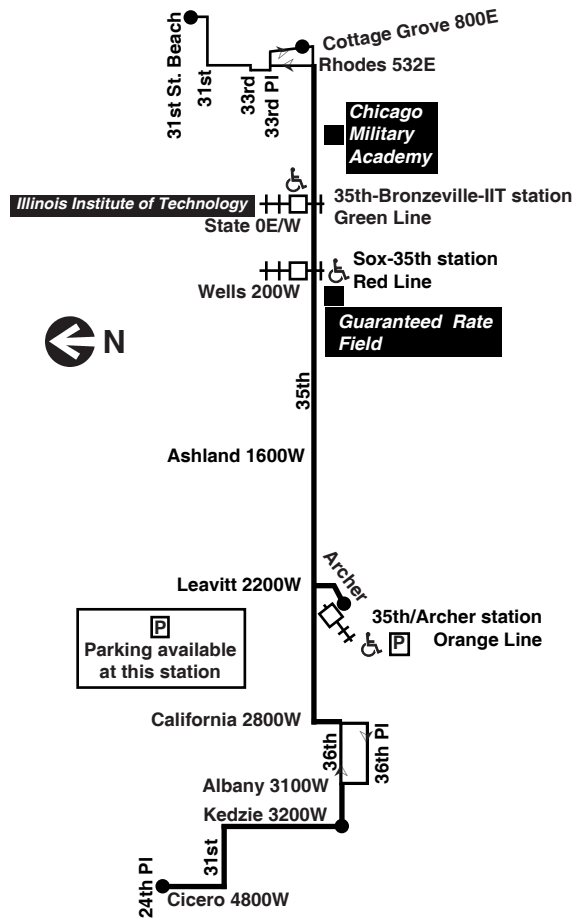

Chicago Transit Authority

Effective June 12, 2022

Summer service to 31st Street Beach

Monday thru Friday

35 31st/35th

Eastbound

Leave Cicero/24th Pl.	31st/Kedzie	35th/Archer Orange Line Station	Sox-35th Red Line Station	Arrive 35th/Cottage Grove	Arrive 31st St. Beach*
----	3:57am	4:07am	4:20am	4:29am	----
----	4:17	4:27	4:40	4:49	----
----	4:37	4:47	5:00	5:09	----
----	4:57	5:07	5:20	5:30	----
5:00am	5:15	5:25	5:38	5:48	----
5:18	5:33	5:43	5:57	6:07	----
5:35	5:50	6:00	6:14	6:24	----
5:49	6:04	6:14	6:28	6:38	----
6:03	6:18	6:28	6:42	6:52	----
6:15	6:30	6:40	6:54	7:04	----
6:25	6:41	6:51	7:05	7:16	----
6:35	6:51	7:01	7:17	7:28	----
6:46	7:03	7:13	7:28	7:40	----
6:58	7:15	7:25	7:40	7:52	----
7:10	7:27	7:37	7:52	8:04	----
7:22	7:39	7:49	8:04	8:16	----
7:34	7:51	8:01	8:16	8:28	----
7:47	8:04	8:14	8:29	8:41	----
----	8:10	8:20	8:36	8:47	----
8:00	8:17	8:27	8:42	----	8:58am
8:15	8:32	8:42	8:57	----	9:13
8:30	8:47	8:57	9:12	----	9:28
8:45	9:02	9:12	9:27	----	9:43
9:00	9:17	9:27	9:42	----	9:58