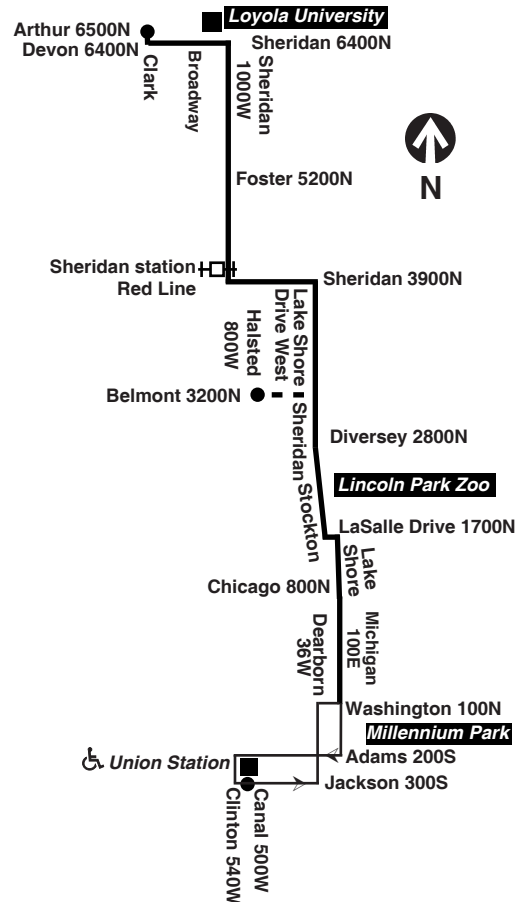

Other Express Service
Route 147 Outer Drive Express runs daily between Howard Terminal and downtown (Michigan/Congress), with no stops between Foster/Lake Shore and Michigan/Delaware. Service operates until late evening Monday-Saturday, and until mid-evening Sundays and Holidays. See separate timetable.

CTA Bike & Ride
Bicycle racks are available on the front exteriors of CTA buses. Bicycles can be placed on bicycle racks during normal hours of operation for each route. Racks accommodate two (2) bicycles at a time. Bicycles are also permitted on CTA trains during certain hours.

Please Stand Up
for Seniors and People with Disabilities.
Federal law requires priority seating be designated for seniors and people with disabilities.

Supplementary service may be provided over portions of this route in addition to the trips shown. Please check destination signs and announcements when boarding buses.

For more Information call the RTA Travel Information Center in Chicago: 312-836-7000. Open 6am until 7pm, Monday thru Saturday.

Para obtener mayor información, en Español, llame al Centro de Información: 312-836-7000.

Chicago Transit Authority

151

Sheridan

Effective June 12, 2022

Monday thru Friday 151 Sheridan

Southbound

Lv Clark/Arthur*	Foster/Sheridan	Belmont/Halsted	Belmont/Sheridan	Delaware/Michigan	Arr Union Station
4:00am	4:11am	----	4:26am	4:38am	4:54am
4:15	4:26	----	4:42	4:54	5:11
4:30	4:42	----	4:57	5:10	5:28
4:45	4:58	----	5:14	5:29	5:47
4:59	5:12	----	5:29	5:43	6:03
5:12	5:25	----	5:42	5:58	6:19
5:24	5:37	----	5:54	6:11	6:32
5:35	5:48	----	6:06	6:24	6:46
----	5:58	----	6:16	6:35	6:57
5:54	6:08	----	6:27	6:46	7:09
----	6:17	----	6:36	6:56	7:20
6:12	6:26	----	6:46	7:06	7:31
----	6:34	----	6:54	7:14	7:39
6:27	6:42	----	7:03	7:23	7:49
----	----	----	7:17F	7:30	7:56
----	6:53	----	7:15	7:36	8:03
6:45	7:01	----	7:28F	7:40	8:07
----	----	----	7:23	7:44	8:09C
----	7:08	----	7:35F	7:48	8:15
----	----	----	7:30	7:52	8:18
6:59	7:15	----	7:44F	7:57	8:24
----	----	----	7:38	8:01	8:26C
----	7:22	----	7:51F	8:04	8:31
----	----	----	7:45	8:07	8:32C
7:12	7:28	----	7:57F	8:10	8:35C
----	----	----	7:51	8:13	8:40
----	7:34	----	8:03F	8:16	8:41C
----	----	----	7:57	8:19	8:44C
7:23	7:39	----	8:09F	8:22	8:49
----	----	----	8:02	8:25	8:50C
7:31	7:47	----	8:14F	8:27	8:54
----	----	----	8:07	8:30	8:55C
----	----	----	8:10	8:33	9:00
7:40	7:56	----	8:23F	8:36	9:01C
----	----	----	8:16	8:39	9:04C
----	----	----	8:19	8:42	9:06C
7:52	8:09	----	8:33F	8:46	9:12
----	----	----	8:28	8:50	9:14C
8:09	8:26	----	8:32	8:54	9:21
----	----	----	8:46F	8:59	9:23C
8:29	8:46	----	8:43	9:04	9:30
----	----	----	8:50	9:11	9:36
8:43	9:00	----	9:05F	9:17	9:41C
8:58	9:15	----	9:03	9:24	9:49
----	----	----	9:10	9:31	9:56
----	----	9:13am	9:17	9:38	10:03
----	----	----	9:24	9:44	10:10
----	----	9:28	9:31	9:51	10:16
----	----	----	9:40	10:00	10:25

then every 16 to 21 minutes from Clark/Arthur, every 16 to 23 minutes from Belmont/Halsted and every 8 to 11 minutes from Belmont/Sheridan until

2:55pm	3:13pm	----	3:39pm	3:58pm	4:28pm
----	----	3:46pm	3:49	4:09	4:39
3:17	3:35	----	4:00	4:20	4:50
----	----	4:08	4:11	4:31	5:02
3:39	3:57	----	4:22	4:43	5:15

then every 22 minutes from Clark/Arthur and every 11 minutes from Foster/Sheridan until

5:07	5:25	----	5:50	6:10	6:38
5:23	5:42	----	6:07	6:27	6:53
5:39	5:57	----	6:22	6:41	7:07

then every 15 to 17 minutes from Clark/Arthur until

10:11	10:24	----	10:43	10:57	11:17
10:30	10:43	----	11:02	11:16	11:36
10:50	11:03	----	11:21	11:34	11:52
11:10	11:22	----	11:39	11:52	12:08am
11:30	11:42	----	11:57	12:10am	12:26
11:50	12:01am	----	12:16am	12:28	12:42
12:10am	12:21	----	12:35	12:47	1:02
12:30	12:41	----	12:55	1:07	1:22

* buses leave Clark/Devon approx. one minute later
F - trip begins at Fullerton/Stockton at time shown
C - trip ends at Adams/Canal at time shown

Northbound