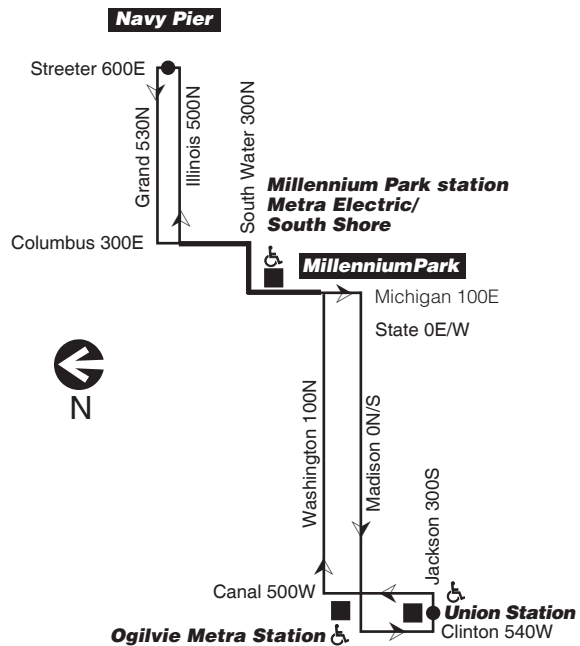

CTA Bike & Ride

Bicycle racks are available on the front exteriors of CTA buses. Bicycles can be placed on bicycle racks during normal hours of operation for each route. Racks accommodate two (2) bicycles at a time. Bicycles are also permitted on CTA trains during certain hours.

CTA operating costs are funded in part through the Regional Transportation Authority, by the federal and state governments, and the City of Chicago and County of Cook.

For more information call the RTA Travel Information Center in Chicago: 312-836-7000. Open 6am until 7pm Monday thru Saturday.

Para obtener mayor información, en Español, lle al Centro de Información: 312-836-7000.

Chicago Transit Authority

124 

Navy Pier

Effective June 12, 2022

Monday thru Friday **124 Navy Pier**

Eastbound to Downtown and Navy Pier