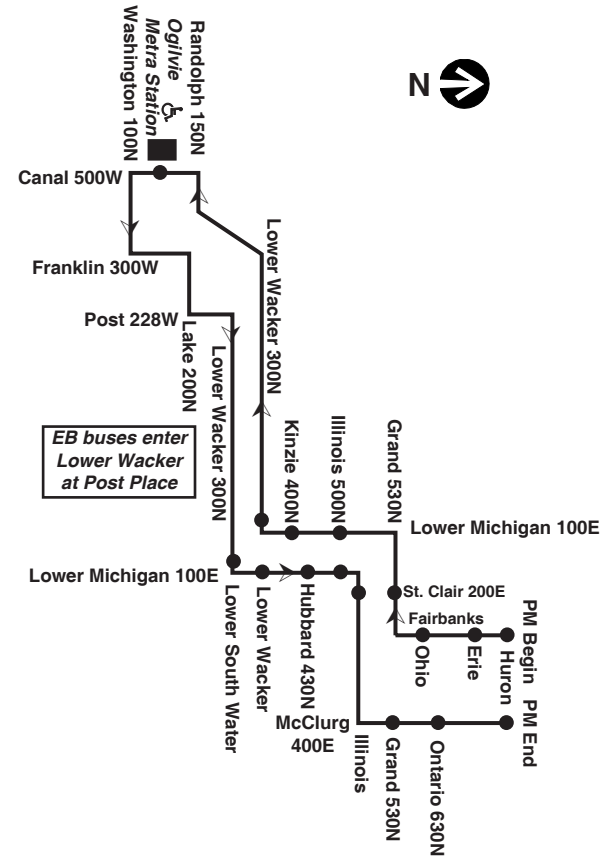

**West and Southbound (to train)**

Leave Fairbanks/ Huron	Arrive Ogilvie Metra Station
3:50pm	4:05pm
4:05	4:21
4:16	4:33
4:26	4:44
4:36	4:54
4:45	5:04
4:54	5:14
5:04	5:24
5:13	5:33
5:23	5:43
5:34	5:54
5:50	6:08
6:10	6:25

**120 Ogilvie/Streeterville Express - Stops**

**North and Eastbound (PM Service)**

- Canal betw. Randolph & Washington (Ogilvie)
- Lower S. Water/Lower Michigan
- Lower Michigan/Lower Wacker
- Lower Michigan/Hubbard
- Lower Michigan/Illinois
- Lower Illinois/St. Clair
- McClurg/Grand
- McClurg/Ontario
- McClurg/Huron

**West and Southbound (PM Service)**

- Fairbanks/Huron
- Fairbanks/Erie
- Fairbanks/Ohio
- Grand/St. Clair
- Lower Michigan/Illinois
- Lower Michigan/Kinzie
- Lower Wacker/Lower Michigan
- Canal betw. Randolph & Washington (Ogilvie)

Para obtener mayor información, en Español, llame al Centro de Información: 312-836-7000.

**Chicago Transit Authority**

**120 **

Ogilvie/Streeterville Express

Effective June 13, 2022

PM Route

No stops eastbound from Ogilvie Metra Station to Lower South Water/Lower Michigan. No Stops Westbound from Lower Wacker/Lower Michigan to Ogilvie Metra Station.