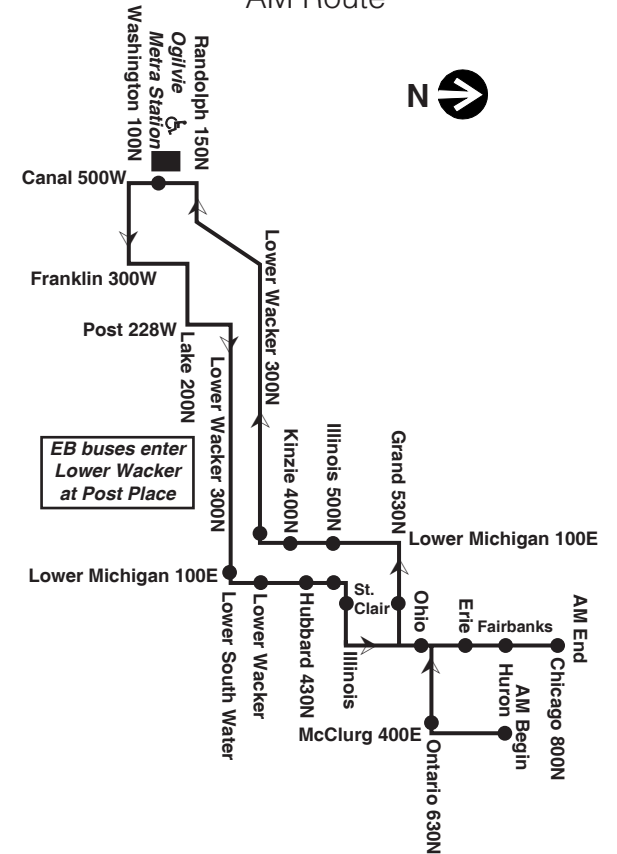

**West and Southbound (AM Service)**

- McClurg/Huron
- Ontario/McClurg
- Fairbanks/Ohio
- Grand/St. Clair
- Lower Michigan/Illinois
- Lower Michigan/Kinzie
- Lower Wacker/Lower Michigan
- Canal betw. Randolph & Washington (Ogilvie)

**Ogilvie/Streeterville Express**

Effective June 13, 2022

**AM Route**

No stops eastbound from Ogilvie Metra Station to Lower South Water/Lower Michigan.  
No Stops Westbound from Lower Wacker/Lower Michigan to Ogilvie Metra Station.

**120 Ogilvie/Streeterville Express - Stops**

**North and Eastbound (PM Service)**

- Canal betw. Randolph & Washington (Ogilvie)
- Lower S. Water/Lower Michigan
- Lower Michigan/Lower Wacker
- Lower Michigan/Hubbard
- Lower Michigan/Illinois
- Lower Illinois/St. Clair
- McClurg/Grand
- McClurg/Ontario
- McClurg/Huron

**West and Southbound (PM Service)**

- Fairbanks/Huron
- Fairbanks/Erie
- Fairbanks/Ohio
- Grand/St. Clair
- Lower Michigan/Illinois
- Lower Michigan/Kinzie
- Lower Wacker/Lower Michigan
- Canal betw. Randolph & Washington (Ogilvie)