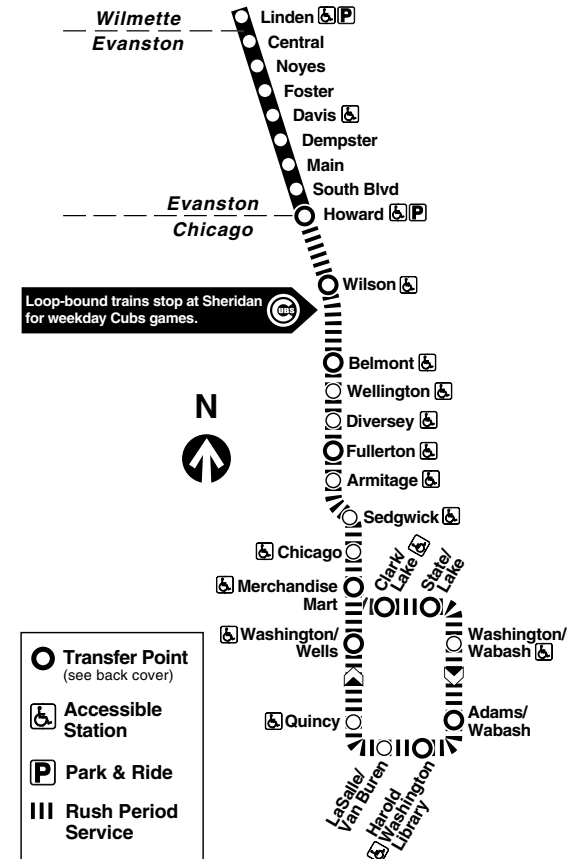

Bikes On Trains

Bicycles are permitted on trains every weekday except from 7:00 a.m. to 9:00 a.m. and 4:00 p.m. to 6:00 p.m. On Saturdays, Sundays and holidays, bicycles are allowed on trains all day.

Weekday Service For Cubs Night Games

Southbound afternoon Express trains will stop at the Sheridan Red Line station for Cubs night games. Use northbound Red Line trains after night games to connect at Howard with Purple Line trains and with Yellow Line trains which operate until midnight after weekday night games.

Please Stand Up for Seniors and People with Disabilities.

Federal law requires priority seating be designated for seniors and people with disabilities.

For more Information call the RTA Travel Information Center: 1-312-836-7000. Open 6am until 7pm, Monday thru Saturday.

Para obtener mayor información, en Español, llame al Centro de Información: 1-312-836-7000.

For through service to Loop, when Purple Line Express service is not operating, change to RED LINE trains at Howard station on Saturdays, Sundays and holidays.

transitchicago.com

Chicago Transit Authority

Purple Line Trains

Effective April 24, 2022

transitchicago.com