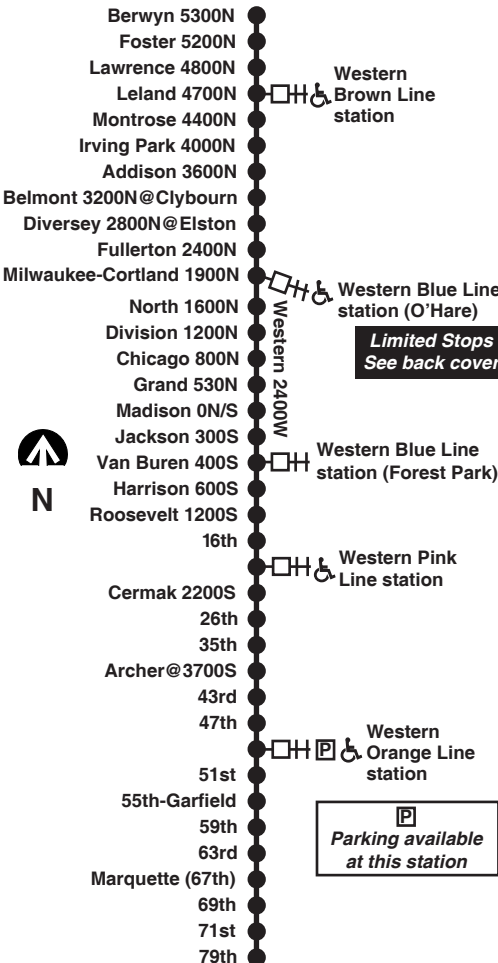

For more information call the RTA Travel Information Center in Chicago: 312-836-7000. Open 6am until 7pm, Monday thru Saturday.

Para obtener mayor información, en Español, llame al Centro de Información: 312-836-7000.

Chicago Transit Authority

X49

Western Express

Effective August 30, 2021

Monday thru Friday

X49 Western Express

X49 Western Express - Stops

Northbound

Northbound

79th terminal
71st
69th
Marquette (67th)
63rd
59th
55th (Garfield)
51st
Western Orange Line station
47th
43rd
Archer
35th
26th
Cermak
Western Pink Line station
16th
Roosevelt
Harrison
Van Buren-Western Blue Line (Forest Park) station
Jackson
Madison
Grand
Chicago
Division
North
Milwaukee-Western Blue Line station (O'Hare)
Fullerton
Diversey at Elston
Belmont at Clybourn
Addison
Irving Park
Montrose
Leland-Western Brown Line station
Lawrence
Foster
Berwyn

Southbound

Berwyn
Foster
Lawrence
Leland-Western Brown Line station
Montrose
Irving Park
Addison
Belmont at Clybourn
Diversey at Elston
Fullerton
Milwaukee-Western Blue Line station (O'Hare)
North Division
Chicago Grand
Madison
Jackson
Van Buren-Western Blue Line (Forest Park) station
Harrison
Roosevelt
16th
Western Pink Line station
Cermak
26th
35th
Archer
43rd
47th
Western Orange Line station
51st
55th (Garfield)
59th
63rd
Marquette (67th)
69th
71st
79th terminal