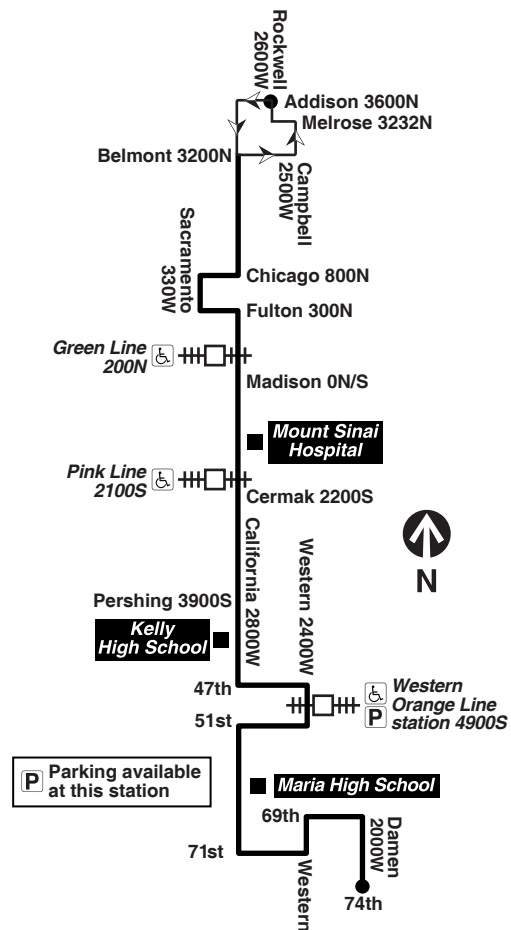

Chicago Transit Authority

94 

California

Effective August 29, 2021

Monday thru Friday

Northbound

Leave 74th/ Damen	59th/ California	Archer/ California	26th/ California	Jackson/ California	Milwaukee/ California	Addison/ Rockwell
3:40am	3:53am	4:08am	4:14am	4:23am	4:40am	4:49am
3:58	4:11	4:26	4:32	4:41	4:58	5:07
4:15	4:28	4:43	4:49	4:58	5:15	5:24
4:31	4:44	4:59	5:05	5:14	5:31	5:40
4:46	5:00	5:16	5:23	5:33	5:51	6:01
4:59	5:13	5:29	5:36	5:47	6:06	6:16
5:12	5:27	5:43	5:51	6:02	6:21	6:32
5:25	5:40	5:56	6:03	6:15	6:35	6:46
5:37	5:53	6:10	6:18	6:30	6:50	7:01
5:50	6:05	6:22	6:30	6:43	7:05	7:16
6:01	6:16	6:34	6:42	6:56	7:18	7:31
6:11	6:26	6:45	6:53	7:07	7:30	7:43
6:20	6:35	6:54	7:02	7:17	7:40	7:54
6:28	6:44	7:04	7:12	7:27	7:51	8:04
6:35	6:51	7:12	7:21	7:36	8:00	8:13
6:41	6:58	7:20	7:29	7:44	8:09	8:21
6:48	7:05	7:27	7:35	7:51	8:16	8:28
6:54	7:11	7:34	7:42	7:58	8:22	8:34
7:01	7:17	7:41	7:50	8:05	8:29	8:41
7:09	7:27	7:52	8:01	8:17	8:41	8:53
7:17	7:35	8:00	8:09	8:25	8:49	9:01
7:26	7:44	8:08	8:16	8:33	8:57	9:09
7:35	7:54	8:16	8:25	8:42	9:06	9:18
7:45	8:03	8:24	8:33	8:48	9:13	9:24
7:54	8:12	8:32	8:41	8:57	9:21	9:32
8:04	8:22	8:41	8:51	9:06	9:29	9:40
8:15	8:32	8:51	9:00	9:15	9:38	9:49
8:27	8:44	9:03	9:12	9:27	9:49	10:01