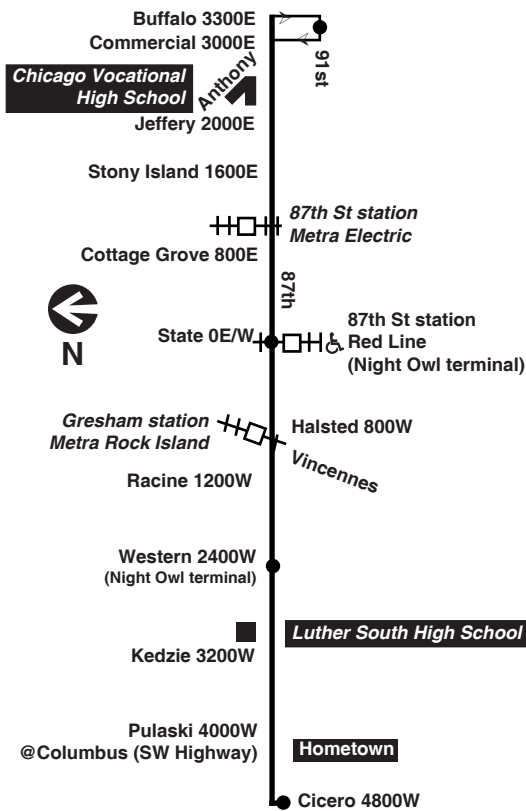

For more information call the RTA Travel Information Center in Chicago: 312-836-7000. Open 6am until 7pm, Monday thru Saturday.

Para obtener mayor información, en Español, llame al Centro de Información: 312-836-7000.

Chicago Transit Authority

87   
87th

Effective August 29, 2021

Additional service may be provided on school days, September through June

N87 Night Owl Service  
Western to 87th/Dan Ryan

Monday thru Friday

87 87th

Eastbound

Leave 87th/ Cicero	Leave 87th/ Western	87th/ Vincennes	Arrive 87th Red Line	87th/ Stony Island	Arrive 91st/ Commercial
----	3:00N	3:07am	3:11am	----	----
----	3:22	3:26	3:26	3:35m	3:49am
----	3:30N	3:37	3:41	----	----
----	4:00	3:52	3:56	4:05	4:19
----	4:20	4:07	4:11	4:20	4:34
----	4:36	4:44	4:48	4:40	4:54
----	4:50	4:58	5:02	4:57	5:12
----	5:03	5:11	5:15	5:11	5:26
----	5:16	5:24	5:28	5:24	5:39
----	----	5:31	5:36	5:37	6:03
5:15am	5:28	5:38	5:42	5:53	6:08
5:33	5:38	5:47	5:52	6:03	6:19
----	5:47	5:56	6:01	6:13	6:28