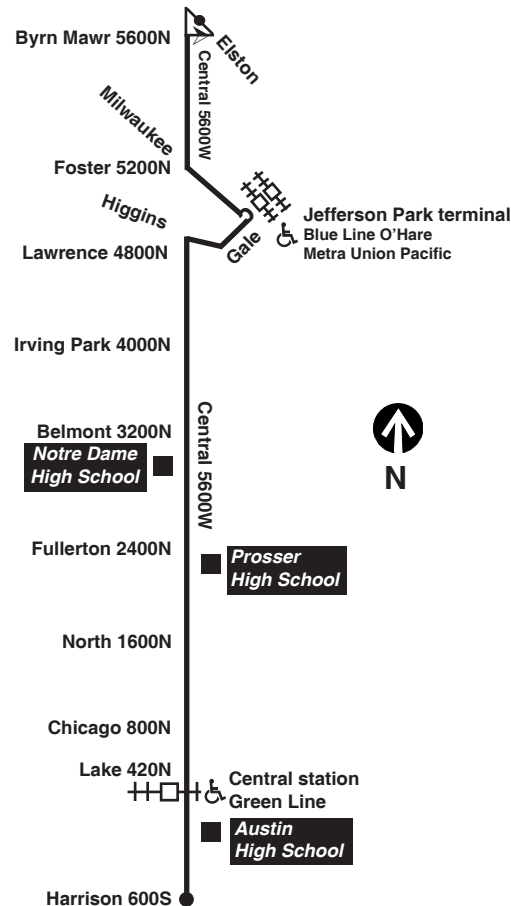

For more information call the RTA Travel Information Center in Chicago: 312-836-7000. Open 6am until 7pm, Monday thru Saturday.

Para obtener mayor información, en Español, llame al Centro de Información: 312-836-7000.

Chicago Transit Authority

85 

Central

Effective August 29, 2021

Additional service may be provided on school days, September through June

Monday thru Friday

Northbound

Leave Central/Harrison	Central/Lake Green Line	Central/Central North	Central/Central Belmont	Jefferson Park Blue Line	Arrive Bryn Mawr/Elston
4:03am	4:09am	4:16am	4:27am	4:40am	4:45am
4:20	4:26	4:33	4:44	4:57	5:02
4:36	4:42	4:49	5:00	5:13	5:18
4:51	4:57	5:04	5:15	5:28	5:33
5:05	5:11	5:18	5:29	5:43	5:48
5:18	5:25	5:32	5:43	5:58	6:03
5:31	5:38	5:46	5:57	6:12	6:17
5:44	5:51	5:58	6:10	6:25	6:30
5:56	6:03	6:10	6:22	6:38	6:43
6:07	6:13	6:21	6:33	6:50	6:55
6:17	6:24	6:32	6:44	7:02	7:07
6:27	6:34	6:43	6:55	7:13	7:18
6:36	6:44	6:53	7:05	7:23	7:28
6:46	6:53	7:02	7:14	7:32	7:37
6:55	7:03	7:12	7:24	7:42	7:47
7:04	7:12	7:21	7:33	7:51	7:56
7:13	7:21	7:30	7:42	8:00	8:05
7:22	7:30	7:39	7:51	8:09	8:14
7:31	7:39	7:48	8:00	8:18	8:23
7:41	7:48	7:57	8:09	8:27	8:32
7:50	7:58	8:07	8:19	8:37	8:42
8:00	8:07	8:16	8:28	8:46	8:51
8:10	8:18	8:28	8:40	8:56	9:01
8:22	8:31	8:40	8:53	9:08	9:13
8:34	8:42	8:52	9:04	9:19	9:24
8:47	8:55	9:04	9:16	9:31	9:36
8:59	9:07	9:16	9:27	9:42	9:47