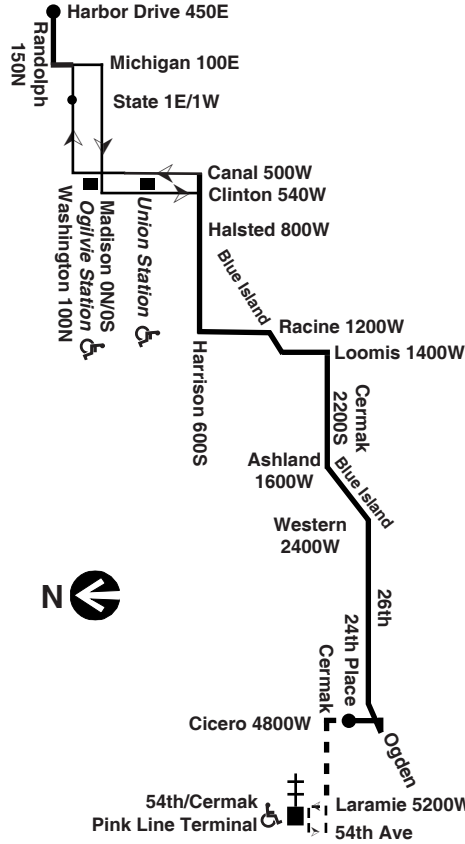

Chicago Transit Authority

Blue Island/26th

Effective August 29, 2021

N60 Night Owl Service

Washington/State to 54th/Cermak Terminal

Night Owl Service
 Service operates 24 hours a day. Connecting bus/rail routes which provide night owl service from about midnight to 5:00 am are indicated below. Most owl routes operate at 30 minute intervals. Night owl connections between the Red Line, Blue Line and 6 bus routes can be made at Washington and State, where buses depart at 10 and 40 minutes past the hour.
 N4, N22, N60, N62, N66, Blue Line and Red Line Rail.

Other Night owl routes which connect with N60 Blue Island buses are: N9 Ashland and N49 Western.

CTA Bike & Ride
 Bicycle racks are available on the front exteriors of CTA buses. Bicycles can be placed on bicycle racks during normal hours of operation for each route. Racks accommodate two (2) bicycles at a time. Bicycles are also permitted on CTA trains during certain hours.

C - Night Owl trip begins/ends at 54th/Cermak station at time shown
N - Night Owl trip ends/begins at Washington/State at time shown

Sunday/Holiday

60 Blue Island/26th

Eastbound

Leave Cicero/ 24th Pl.	26th/ Kedzie	Cermak/ Ashland	Harrison/ Halsted	Washington/ State	Harbor Drive
3:25C	3:39am	3:46am	3:56am	4:05N	-----
3:53C	4:06	4:14	4:24	4:33N	-----
4:20C	4:36	4:44	4:54	5:04N	-----
4:48C	5:03	5:11	5:22	5:31N	-----
5:20	5:30	5:38	5:49	5:58	6:03
5:40	5:50	5:58	6:09	6:18	6:23
6:00	6:11	6:20	6:31	6:41	6:46
6:19	6:31	6:41	6:52	7:02	7:07
6:38	6:51	7:02	7:14	7:25	7:30
6:57	7:12	7:24	7:37	7:48	7:53
7:16	7:31	7:43	7:56	8:07	8:12
7:35	7:50	8:02	8:15	8:26	8:31
7:54	8:09	8:21	8:34	8:45	8:50
8:12	8:27	8:40	8:52	9:03	9:09
8:31	8:47	9:00	9:12	9:24	9:30
8:49	9:05	9:18	9:31	9:43	9:49
9:08	9:24	9:37	9:49	10:01	10:07
9:26	9:42	9:55	10:08	10:20	10:26
9:45	10:01	10:14	10:26	10:38	10:44
10:03	10:19	10:32	10:45	10:57	11:03
10:22	10:38	10:51	11:03	11:15	11:21
10:40	10:56	11:09	11:21	11:33	11:39
10:57	11:13	11:26	11:39	11:51	11:57