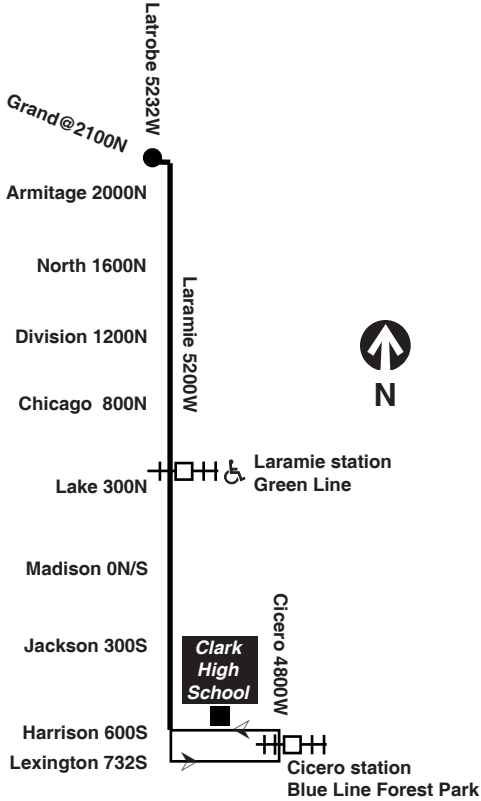

57

Laramie

Effective August 29, 2021

Additional service may be provided on school days, September through June

CTA Bike & Ride

Bicycle racks are available on the front exteriors of CTA buses. Bicycles can be placed on bicycle racks during normal hours of operation for each route. Racks accommodate two (2) bicycles at a time. Bicycles are also permitted on CTA trains during certain hours.

C - trip begins/ends at Chicago/Laramie at time shown

HM - trip begins at Harrison/Leamington, Monday thru Thursday, school days only

HF - trip begins at Harrison/Leamington on Friday, school days only
am light face **pm bold face**

C - trip begins/ends at Chicago/Laramie at time shown
am light face **pm bold face**

Sunday/Holiday 57 Laramie

Southbound			Northbound		
Leave Grand/Latrobe	Laramie/Lake	Arrive Cicero/Harrison	Leave Cicero/Harrison	Laramie/Lake	Arrive Grand/Latrobe
8:49am	9:00am	9:08am	9:08am	9:16am	9:26am
9:08	9:19	9:28	9:28	9:36	9:46
9:27	9:38	9:47	9:47	9:55	10:05
9:46	9:57	10:06	10:06	10:14	10:24
10:05	10:16	10:25	10:25	10:33	10:43
10:24	10:35	10:44	10:44	10:52	11:02
10:42	10:53	11:02	11:02	11:11	11:21
11:01	11:12	11:21	11:21	11:30	11:40
11:19	11:30	11:39	11:39	11:48	11:58
11:38	11:49	11:58	11:58	12:07pm	12:17pm
11:56	12:07pm	12:16pm	12:16pm	12:25	12:35
12:15pm	12:26	12:35	12:35	12:44	12:54
12:33	12:44	12:53	12:53	1:02	1:12
12:52	1:03	1:12	1:12	1:21	1:31
1:10	1:21	1:30	1:30	1:39	1:49
1:28	1:39	1:48	1:48	1:57	2:07
1:46	1:57	2:06	2:06	2:15	2:25
2:04	2:15	2:24	2:24	2:33	2:43
2:22	2:33	2:42	2:42	2:51	3:01
2:40	2:51	3:00	3:00	3:09	3:19
2:59	3:10	3:19	3:19	3:28	3:38
3:18	3:29	3:38	3:38	3:47	3:57
3:37	3:48	3:57	3:57	4:06	4:16
3:57	4:08	4:17	4:17	4:25	4:35
4:17	4:28	4:37	4:37	4:45	4:55
4:38	4:49	4:58	4:58	5:06	5:16
4:59	5:10	5:19	5:19	5:27	5:37
5:20	5:31	5:39	5:39	5:47	5:57
5:42	5:53	6:01	6:01	6:09	6:19
6:05	6:16	6:24	6:24	6:32	6:42

C - trip begins/ends at Chicago/Laramie at time shown
am light face **pm bold face**