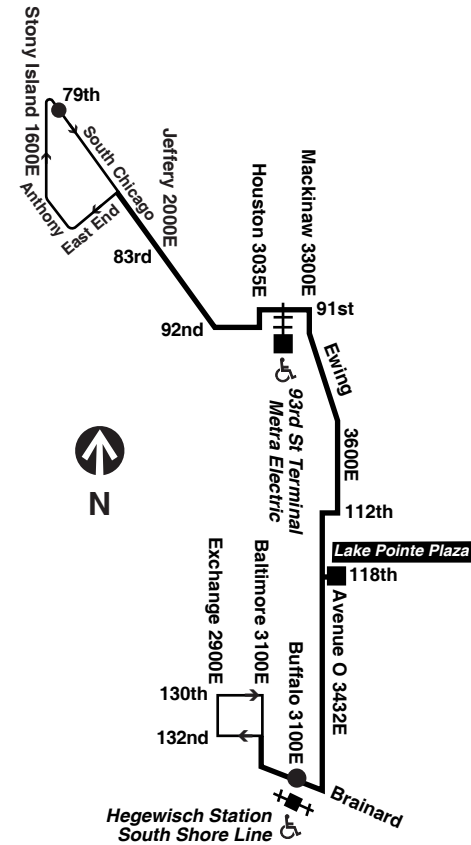

Table with 7 columns: Leave Hegewisch Station, 118th/Ave. O Lake Pointe Plaza, 100th/Ewing, South Chicago/91st, South Chicago/79th, South Chicago/71st, Arrive 69th Red Line. Rows show departure and arrival times for Saturday Northbound.

Southbound

Table with 7 columns: Leave 69th Red Line, South Chicago/79th, South Chicago/91st, 118th/Ave. O Lake Pointe Plaza, 134th/Baltimore, 130th/Exchange, Arrive Hegewisch Station. Rows show departure and arrival times for Saturday Southbound.

Chicago Transit Authority

30 with wheelchair icon

South Chicago Effective June 14, 2020

Sunday/Holiday Route

Sunday/Holiday 30 South Chicago

Northbound

Table with 6 columns: Leave Hegewisch Station, 118th/Ave. O Lake Pointe Plaza, 106th/Ewing, 100th/Ewing, 91st/Commercial, Arrive S. Chicago/79th. Rows show departure and arrival times for Sunday/Holiday Northbound.

Table with 6 columns: Leave S. Chicago/79th, South Chicago/91st, 118th/Ave. O Lake Pointe Plaza, Brainerd/Bruffalo, 134th/Baltimore, Arrive Hegewisch Station. Rows show departure and arrival times for Sunday/Holiday Southbound.