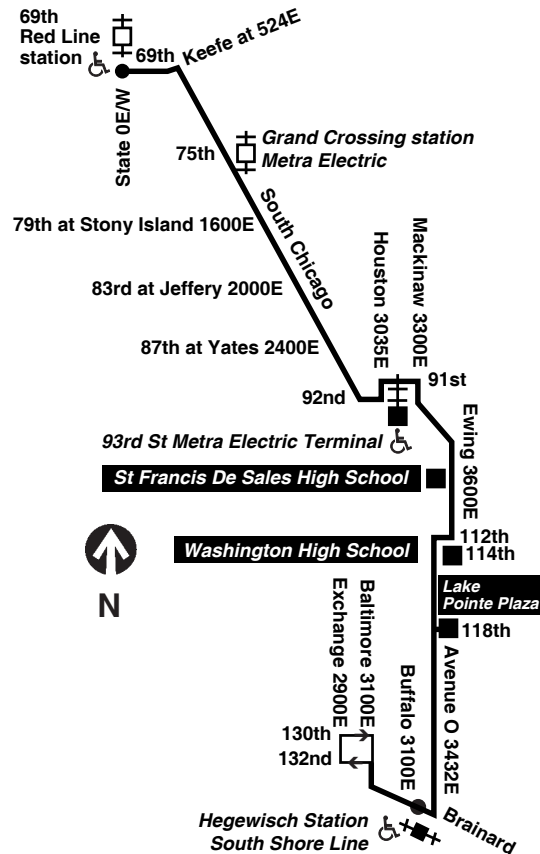

The N5 South Shore Night bus provides late night/early morning service on the most heavily traveled portions of several CTA routes during the hours these routes do not operate. The routes and portions served include:

#6 Jackson Park Express ♿ between 67th/Stony Island and 79th/South Shore

#15 Jeffery Local ♿ between 67th/Jeffery and 75th/Jeffery

#67 67th/69th/71st ♿ between 69th/Dan Ryan terminal and 67th/Jeffery

#71 71st/South Shore ♿ from 75th/South Shore to 92nd/Commercial

#75 74th/75th ♿ between 75th/Jeffery and 75th/South Shore

#95 95th ♿ between 92nd/Commercial and 95th/Dan Ryan terminal

The night route compliments the regular routes to provide 24 hour round the clock service over the above route portions.

Please Stand Up ♿
for Seniors and People with Disabilities
Federal law requires priority seating be designated for seniors and people with disabilities.

Supplementary service may be provided over portions of this route in addition to the trips shown. Please check destination signs and announcements when boarding buses.

For more information call the RTA Travel Information Center in Chicago: 312-836-7000. Open 6am until 7pm, Monday thru Saturday.

Para obtener mayor información, en Español, llame al Centro de Información: 312-836-7000.

Chicago Transit Authority

30 ♿

South Chicago

Effective August 29, 2021

Monday through Saturday Route

Monday thru Friday

30 South Chicago

Northbound

Leave Hegewisch Station	118th/Ave. O Lake Pointe Plaza	100th/ Ewing	South Chicago/ 91st	South Chicago/ 79th	South Chicago/ 71st	Arrive 69th Red Line
4:33am	4:41am	4:51am	5:02am	5:10am	5:15am	5:20am
5:03	5:11	5:21	5:32	5:40	5:45	5:50
5:33	5:41	5:51	6:02	6:10	6:15	6:20
5:53	6:01	6:11	6:22	6:30	6:35	6:40
6:10	6:18	6:28	6:39	6:47	6:52	6:57
6:27	6:36	6:46	6:58	7:06	7:12	7:17
6:42	6:51	7:01	7:13	7:22	7:27	7:33
6:57	7:06	7:17	7:29	7:38	7:44	7:50
7:15	7:24	7:35	7:48	7:57	8:03	8:10
7:32	7:41	7:53	8:06	8:16	8:22	8:29
7:51	8:00	8:12	8:25	8:35	8:41	8:48
8:10	8:19	8:31	8:44	8:54	9:00	9:07
8:29	8:38	8:50	9:03	9:13	9:19	9:26
8:48	8:57	9:09	9:22	9:32	9:38	9:45
9:08	9:16	9:28	9:40	9:48	9:54	10:00
9:28	9:36	9:48	9:59	10:07	10:01	10:18
9:48	9:56	10:08	10:19	10:27	10:03	10:38
10:08	10:16	10:28	10:39	10:47	10:05	10:58
10:28	10:36	10:48	10:59	11:07	11:01	11:18
10:48	10:56	11:08	11:19	11:27	11:03	11:38
11:08	11:16	11:28	11:39	11:47	11:05	11:58
11:28	11:36	11:48	11:59	12:07pm	12:01pm	12:18pm
11:48	11:56	12:08pm	12:19pm	12:27	12:03	12:38
12:08pm	12:16pm	12:28	12:39	12:47	12:05	12:58
12:28	12:36	12:48	12:59	1:07	1:12	1:18
12:48	12:56	1:08	1:19	1:27	1:32	1:38
1:08	1:16	1:28	1:39	1:47	1:52	1:58
1:28	1:36	1:48	1:59	2:07	2:12	2:18
1:48	1:56	2:08	2:19	2:27	2:32	2:38
2:06	2:14	2:26	2:37	2:45	2:50	2:56
2:24	2:32	2:43	2:55	3:04	3:09	3:16
2:42	2:50	3:01	3:13	3:22	3:27	3:34
2:59	3:07	3:18	3:30	3:39	3:44	3:51
3:13	3:21	3:32	3:44	3:54	3:59	4:05
3:27	3:35	3:46	3:58	4:08	4:13	4:20
---	3:40F	3:48	4:00	4:10	4:15	4:21
---	3:50F	3:58	4:10	4:20	4:25	4:31
3:43	3:51	4:02	4:14	4:24	4:29	4:36
4:00	4:08	4:19	4:31	4:41	4:46	4:53
4:17	4:25	4:36	4:48	4:58	5:03	5:10
4:35	4:43	4:54	5:06	5:16	5:21	5:28
4:53	5:01	5:13	5:25	5:35	5:40	5:46
5:12	5:20	5:31	5:43	5:53	5:58	6:04
5:32	5:40	5:51	6:01	6:10	6:15	6:20
5:52	6:00	6:11	6:20	6:29	6:34	6:40
6:12	6:20	6:31	6:40	6:49	6:54	7:00
6:32	6:40	6:51	7:00	7:09	7:14	7:20
7:00	7:08	7:19	7:28	7:37	7:42	7:48
7:30	7:38	7:48	7:57	8:04	8:09	8:15
8:00	8:08	8:18	8:27	8:34	8:39	8:45
8:30	8:38	8:48	8:57	9:04	9:09	9:15
9:00	9:08	9:18	9:27	9:34	9:39	9:45
9:30	9:38	9:48	9:57	10:04	10:00	10:15
10:00	10:08	10:18	10:27	10:34	10:03	10:45
10:30	10:38	10:48	10:57	11:04	11:00	11:15

Southbound