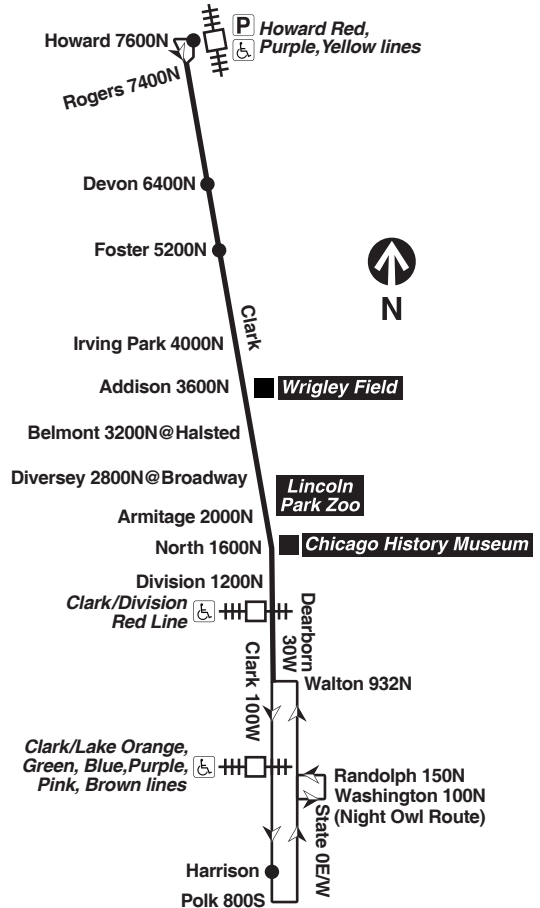

Chicago Transit Authority

24 ♿

Wentworth

Effective August 30, 2021

Additional service may be provided on school days, September through June

Monday thru Friday

24 Wentworth

Northbound

E - trip ends at Wentworth/47th at time shown

T - trip operates on Tuesdays only

V - trip begins/ends at Vincennes/78th at time shown

W - trip ends at Wentworth/59th at time shown

C - trip begins/ends at Vincennes/82nd at time shown

L - trip begins at Wells/59th at time shown

M - trip operates on weekdays except Tuesdays

S - trip operates on school days only

am light face **pm bold face**