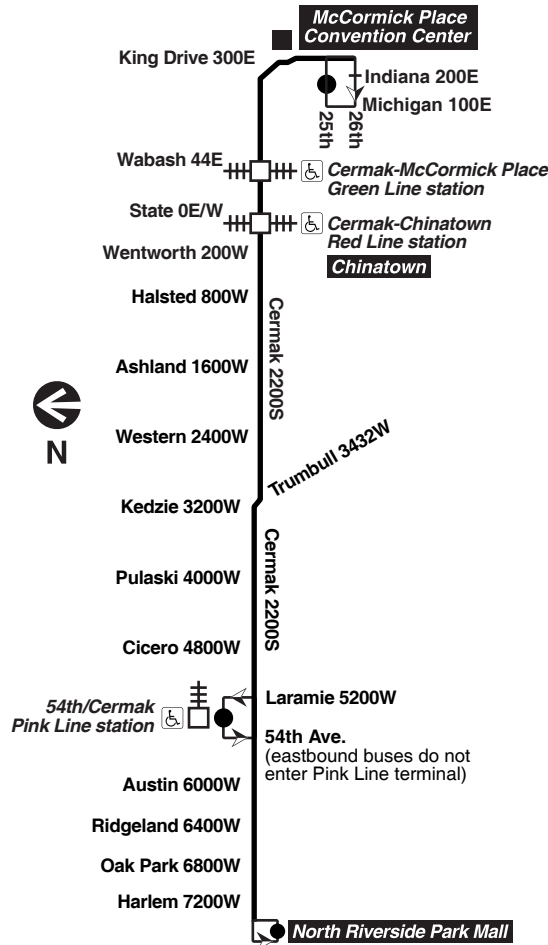

Chicago Transit Authority

21 
Cermak

Effective August 29, 2021

Monday thru Friday

Eastbound

Lv North Riverside Park Mall	54th/ Cermak Pink Line	Pulaski/ Cermak	Kedzie/ Cermak	Western/ Cermak	Halsted/ Cermak	Arrive 25th/ Indiana
----	4:14am	4:23am	4:28am	4:34am	4:44am	4:58am
----	4:32	4:41	4:46	4:52	5:02	5:18
----	4:50	4:59	5:04	5:10	5:20	5:34
4:57am	5:10	5:18	5:23	5:29	5:39	5:53
5:15	5:28	5:36	5:41	5:47	5:57	6:11
5:33	5:46	5:54	5:59	6:05	6:15	6:29
5:51	6:04	6:12	6:17	6:23	6:33	6:47
6:04	6:17	6:25	6:30	6:37	6:48	7:03
6:16	6:30	6:39	6:44	6:51	7:02	7:17
6:27	6:41	6:50	6:55	7:02	7:13	7:28
6:37	6:51	7:00	7:06	7:13	7:24	7:41
6:47	7:01	7:10	7:16	7:23	7:34	7:51
6:58	7:12	7:21	7:27	7:34	7:45	8:02
7:09	7:23	7:33	7:38	7:46	7:58	8:16
7:21	7:35	7:45	7:50	7:58	8:10	8:28
7:33	7:48	7:58	8:04	8:12	8:24	8:42
7:45	8:00	8:11	8:17	8:25	8:38	8:57
8:00	8:15	8:26	8:32	8:40	8:52	9:12
8:14	8:29	8:40	8:46	8:54	9:07	9:27
8:29	8:44	8:55	9:01	9:09	9:21	9:41
8:43	8:57	9:08	9:14	9:22	9:36	9:53
8:58	9:12	9:23	9:29	9:37	9:50	10:07
9:12	9:26	9:37	9:43	9:51	10:05	10:22

Westbound

Table with 8 columns: Leave 25th/ Indiana, Halsted/ Cermak, Western/ Cermak, Kedzie/ Cermak, Pulaski/ Cermak, Arr 54th/ Cermak Pink Line, Arr North Riverside Park Mall. Contains bus schedule data for Saturday Westbound.

Westbound

Table with 8 columns: Leave 25th/ Indiana, Halsted/ Cermak, Western/ Cermak, Kedzie/ Cermak, Pulaski/ Cermak, Arr 54th/ Cermak Pink Line, Arr North Riverside Park Mall. Contains bus schedule data for Sunday/Holiday Westbound.