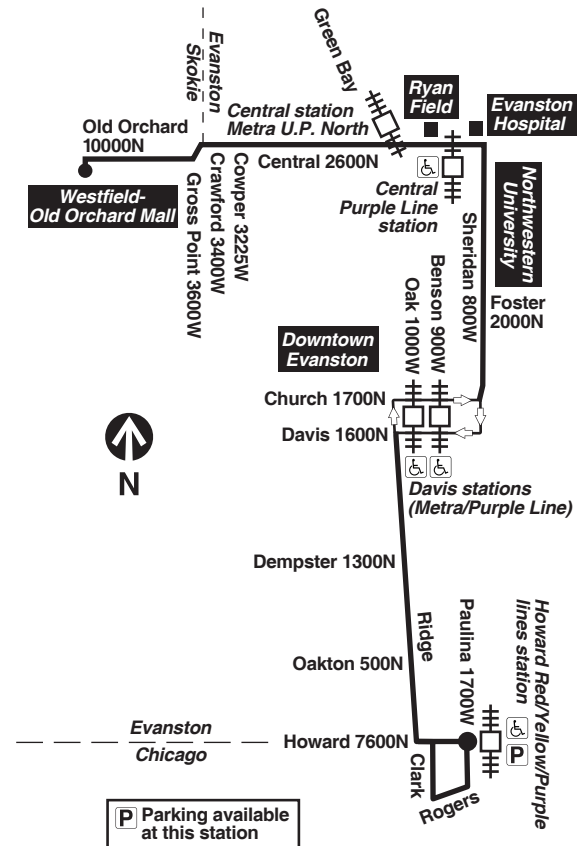

C - Trip begins/ends at Central/Cowper at time shown
am light face **pm bold face**

S - trip operates on Mondays, school days only

Chicago Transit Authority

201 
Central/Ridge

Effective August 30, 2021

Service operates Monday through Saturday

Northbound

Leave Howard Station	Church/ Benson	Central/ Green Bay (Metra)	Central/ Crawford	Arrive Old Orchard Mall
9:10am	9:24am	9:36am	9:42am	9:48am
9:30	9:44	9:56	10:02	10:08
9:50	10:04	10:16	10:22	10:28
10:10	10:24	10:36	10:42	10:48
10:30	10:44	10:56	11:02	11:08
10:50	11:04	11:16	11:22	11:28
11:10	11:24	11:36	11:42	11:48
11:30	11:44	11:56	12:02pm	12:08pm
11:50	12:04pm	12:16pm	12:22	12:28
12:10pm	12:24	12:36	12:42	12:48
12:30	12:44	12:56	1:02	1:08
12:50	1:04	1:16	1:22	1:28
1:10	1:24	1:36	1:42	1:48
1:30	1:44	1:56	2:02	2:08
1:50	2:04	2:16	2:22	2:28
2:10	2:24	2:36	2:42	2:48
2:30	2:43	2:54	3:00	3:06
2:50	3:03	3:14	3:20	3:26
3:10	3:23	3:34	3:40	3:46
3:30	3:43	3:54	4:00	4:06
3:50	4:03	4:14	4:20	4:26
4:10	4:23	4:34	4:40	4:46
4:30	4:43	4:54	5:00	5:06
4:50	5:03	5:14	5:20	5:26
5:10	5:23	5:34	5:40	5:46
5:30	5:43	5:54	6:00	6:06
5:50	6:03	6:14	6:20	6:26
6:10	6:22	6:33	6:39	6:44
6:30	6:42	6:53	6:59	7:04
6:50	7:02	7:13	7:19	7:24
7:10	7:22	7:33	7:39	7:44