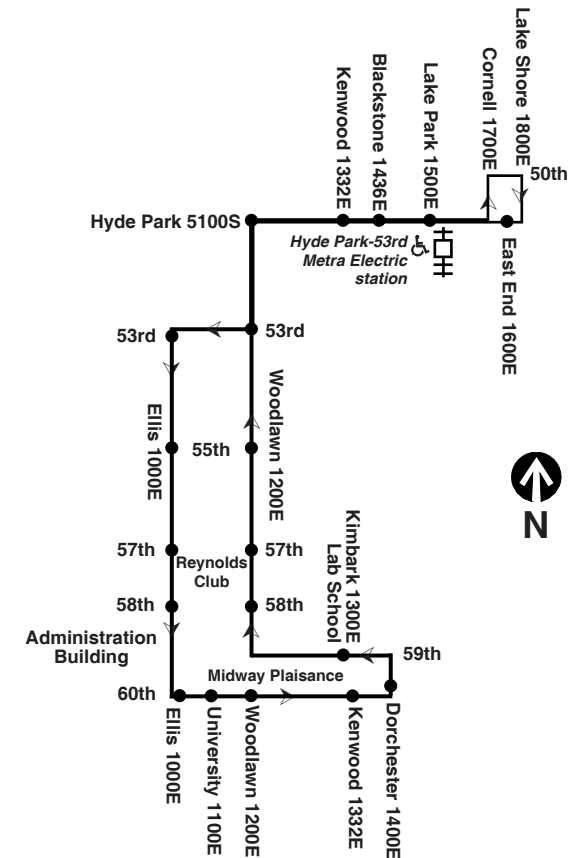

Chicago Transit Authority

172

University of Chicago/ Kenwood

Effective August 29, 2021

**OPERATES DAILY
SEPTEMBER THROUGH MID-JUNE
IN SUMMER, WEEKDAY RUSH HOURS ONLY**

Weekdays 172 U of C/Kenwood

Southbound			Northbound		
Leave Hyde Park/ East End	53rd/ Woodlawn	Arrive 60th/ University	Leave 60th/ University	53rd/ Woodlawn	Arrive Hyde Park/ East End
7:15am	7:20am	7:30am	7:32am	7:40am	7:49am
7:30	7:35	7:45	7:47	7:55	8:04
7:40	7:45	7:55	7:57	8:05	8:14
7:50	7:55	8:05	8:07	8:15	8:24
8:00	8:05	8:15	8:17	8:25	8:34
8:10	8:15	8:25	8:27	8:35	8:44
8:19	8:24	8:34	8:36	8:44	8:53
8:27	8:32	8:42	8:44	8:52	9:01
8:34	8:39	8:49	8:52	9:00	9:09
8:40	8:45	8:55	8:59	9:07	9:16
8:46	8:51	9:01	9:05	9:13	9:22
8:52	8:57	9:07	9:11	9:19	9:28
8:58	9:03	9:13	9:17	9:25	9:34
9:04	9:09	9:19	9:24	9:32	9:41
9:10	9:15	9:25	9:31	9:39	9:48
9:16	9:21	9:31	9:39	9:47	9:56
9:22	9:27	9:37	9:47	9:55	10:04
9:28	9:33	9:43	9:55	10:03	10:12
9:34	9:39	9:49	10:04	10:12	10:21
9:40	9:45	9:55	10:13	10:21	10:30
9:47	9:52	10:02	10:23	10:31	10:40
9:54	9:59	10:09	10:34	10:42	10:51
10:01	10:06	10:16	10:48	10:56	11:05
10:09	10:14	10:24	11:03	11:11	11:20
10:17	10:22	10:32	11:18	11:26	11:35
10:26	10:31	10:41	11:33	11:41	11:50
10:35	10:40	10:50	11:48	11:56	12:05pm
10:45	10:50	11:00	12:03pm	12:10pm	12:18
11:00	11:05	11:15	12:18	12:25	12:33
11:15	11:20	11:30	12:33	12:40	12:48
11:30	11:35	11:45	12:48	12:55	1:03
11:45	11:50	12:00pm	1:03	1:10	1:18
12:00pm	12:05pm	12:15	1:18	1:25	1:33
12:15	12:20	12:30	1:33	1:40	1:48
12:30	12:35	12:45	1:48	1:55	2:03
12:45	12:50	1:00	2:03	2:10	2:18
1:00	1:05	1:15	2:18	2:25	2:33
1:15	1:20	1:30	2:33	2:40	2:48
1:30	1:35	1:45	2:48	2:55	3:03
1:45	1:50	2:00	3:03	3:10	3:18
2:00	2:05	2:15	3:18	3:25	3:33
2:15	2:20	2:30	3:33	3:40	3:48
2:30	2:35	2:45	3:48	3:55	4:03
2:45	2:50	3:00	4:03	4:10	4:18
3:00	3:05	3:15	4:18	4:25	4:33
3:15	3:20	3:30	4:33	4:40	4:48
3:30	3:35	3:45	4:48	4:55	5:03
3:45	3:50	4:00	5:03	5:10	5:18
4:00	4:05	4:15	5:18	5:25	5:33
4:15	4:20	4:30	5:33	5:40	5:48
4:30	4:35	4:45	5:48	5:55	6:03
4:45	4:50	5:00	6:03	6:10	6:18
5:00	5:05	5:15	6:18	6:25	6:33
5:15	5:20	5:30			
5:30	5:35	5:45			
5:45	5:50	6:00			
6:00	6:05	6:15			