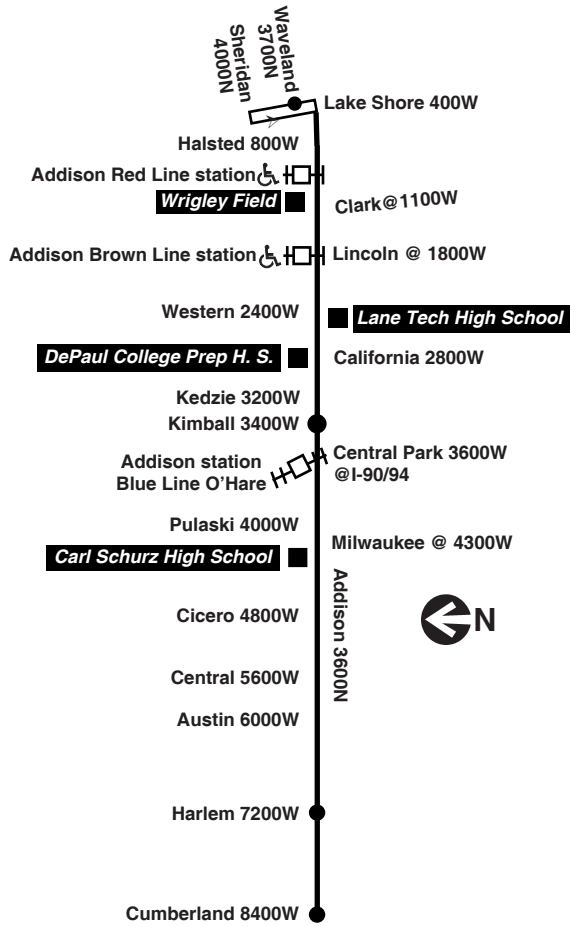

Westbound

LV Addison/ Campbell	Addison/ Pulaski	Addison/ Milwaukee	Addison/ Central	Addison/ Harlem
-----	-----	3:06pm	3:18pm	3:34U
-----	-----	3:16pm	3:28	3:38
3:26pm	3:42pm	-----	3:58	4:09
3:31	3:47	-----	4:02	4:20U
3:36	3:43	-----	4:08	4:20U

U - trip ends at Addison/Cumberland at time shown

Please Stand Up & for Seniors and People with Disabilities
Federal law requires priority seating be designated for seniors and people with disabilities.

The schedules and other information in this timetable are subject to change. CTA does not assume responsibility for errors in timetables, nor for inconvenience or damage resulting from delayed trains or buses due to weather, traffic conditions, etc.

Supplementary service may be provided over portions of this route in addition to the trips shown. Please check destination signs and announcements when boarding buses.

CTA operating costs are funded in part through the Regional Transportation Authority, by the federal and state governments, and the City of Chicago and County of Cook.

For more information call the RTA Travel Information Center in Chicago: 312-836-7000. Open 6am until 7pm every day.

Para obtener mayor información, en Español, llame al Centro de Información: 312-836-7000.

Chicago Transit Authority

152

Addison

Effective August 29, 2021

Additional service may be provided on school days, September through June

Monday thru Friday

Eastbound

Leave Addison/ Cumberland	Addison/ Harlem	Addison/ Central	Addison/ Pulaski	Addison/ Western	Addison/ Ashland	Lake Shore/ Waveland
-----	-----	4:27am	4:37am	4:47am	4:52am	5:00am
-----	-----	4:44	4:54	5:04	5:09	5:17
-----	-----	5:00	5:10	5:20	5:25	5:33
5:00am	5:06am	5:15	5:25	5:36	5:41	5:49
-----	-----	5:21	5:30	5:41	5:53	6:06
5:27	5:33	5:42	5:53	6:05	6:11	6:19
-----	-----	5:43	5:53	6:05	6:17	6:31
5:45	5:51	6:01	6:13	6:26	6:32	6:40
-----	-----	5:57	6:07	6:20	6:32	6:46
5:56	6:03	6:13	6:25	6:38	6:44	6:52
-----	-----	6:07S	6:18	6:31	6:44	6:59
-----	-----	6:11	6:21	6:35	6:48	7:03
-----	-----	6:16S	6:26	6:39	6:53	7:08
6:12	6:20	6:30	6:44	6:57	7:04	7:12
-----	-----	6:24S	6:34	6:48	7:01	7:16
-----	-----	6:27	6:37	6:51	7:05	7:12
6:23S	6:30	6:40	6:54	7:09	7:15	7:24
6:26	6:33	6:43	6:58	7:13	7:20	7:28
6:29S	6:36	6:46	7:00	7:16	7:23	7:32
-----	-----	6:39	6:49	7:03	7:19	7:26
6:35S	6:42	6:52	7:06	7:23	7:30	7:39
6:38	6:45	6:56	7:10	7:28	7:35	7:44
6:41S	6:48	6:58	7:13	7:30	7:38	7:47
-----	-----	6:51	7:02	7:16	7:34	7:42
6:48S	6:55	7:06	7:20	7:39	7:47	7:56
6:52	6:59	7:10	7:24	7:43	7:50	8:00
6:56S	7:03	7:14	7:28	7:48	7:56	8:06
-----	-----	7:07	7:18	7:32	7:53	8:01
7:05S	7:12	7:22	7:37	7:57	8:05	8:15
7:10	7:17	7:27	7:42	8:02	8:10	8:20
-----	-----	7:22	7:33	7:47	8:08	8:16
7:23	7:30	7:40	7:55	8:15	8:23	8:32
-----	-----	7:37	7:48	8:02	8:21	8:29
7:38	7:46	7:56	8:10	8:27	8:35	8:44
7:46	7:54	8:04	8:18	8:34	8:42	8:51

then every 10 to 18 minutes until

12:46pm	12:52pm	1:01pm	1:13pm	1:26pm	1:32pm	1:41pm
-----	-----	1:11	1:23	1:36	1:42	1:51
1:06	1:12	1:22	1:34	1:48	1:55	2:04

then every 14 to 20 minutes from Cumberland, and every 7 to 10 from Central until

3:11	3:18	3:29	3:42	3:58	4:03	4:13
-----	-----	3:37	3:50	4:06	4:11	4:21
3:27	3:35	3:45	3:58	4:14	4:20	4:29
-----	-----	3:44	4:07	4:23	4:29	4:38
3:46	3:53	4:04	4:17	4:33	4:38	4:48
3:55	4:03	4:13	4:26	4:42	4:48	4:57
4:05	4:12	4:23	4:36	4:52	4:57	5:07
-----	-----	4:17S	4:40	4:56	5:02	5:08
4:14	4:22	4:32	4:45	5:01	5:07	5:16
-----	-----	4:26S	4:37	4:50	5:06	5:11
4:24	4:31	4:42	4:55	5:11	5:16	5:26
4:28S	4:36	4:46	4:59	5:15	5:21	5:27
4:33	4:41	4:51	5:04	5:20	5:26	5:35

then every 10 to 20 minutes until

8:53	8:59	9:08	9:18	9:30	9:36	9:45
9:16	9:22	9:31	9:40	9:51	9:56	10:04
9:40	9:46	9:53	10:02	10:13	10:17	10:25
9:48	9:54	10:01	-----	-----	-----	-----
10:06	10:12	10:19	-----	-----	-----	-----
10:25	10:31	10:38	-----	-----	-----	-----
10:45	10:51	10:57	-----	-----	-----	-----
11:01	11:07	11:14	-----	-----	-----	-----
11:20	11:26	11:32	-----	-----	-----	-----

S - trip operates on school days only
am light face pm bold face

152 Addison

Westbound