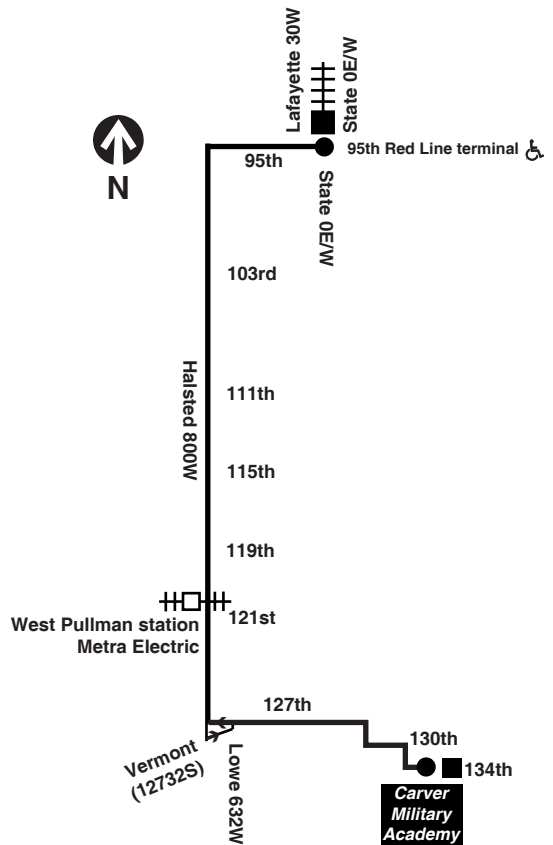

Chicago Transit Authority

108 ♿

Halsted-95th

Effective August 30, 2021

Monday thru Friday

108 Halsted-95th

Northbound

Carver Military Academy	Leave 127th/Lowe	111th/Halsted	Arrive 103rd/Halsted	Arrive 95th Red Line
----	5:45am	5:54am	5:58am	6:08am
----	6:03	6:12	6:16	6:26
----	6:19	6:29	6:33	6:45
----	6:34	6:44	6:49	7:02
----	6:49	6:59	7:04	7:17
----	7:05	7:15	7:20	7:33
----	7:22	7:33	7:38	7:52
----	7:40	7:51	7:57	8:11
----	7:58	8:09	8:15	8:29
----	8:16	8:27	8:32	8:44
----	8:35	8:45	8:50	9:01
----	8:55	9:05	9:10	9:21

then, no service until

----	2:10pm	2:19pm	2:23pm	2:33pm
----	2:28	2:37	2:41	2:51
2:36F	2:46	2:55	3:00	3:10
----	3:04	3:13	3:18	3:28
----	3:20	3:29	3:34	3:44
----	3:35	3:44	3:49	3:59
----	3:50	4:00	4:04	4:14
----	4:05	4:15	4:19	4:29
3:56M	4:06	4:16	4:20	4:30
----	4:20	4:30	4:34	4:44
----	4:35	4:45	4:49	4:59
----	4:50	5:00	5:04	5:14
----	5:05	5:15	5:19	5:29
----	5:21	5:30	5:35	5:45
----	5:37	5:46	5:51	6:01
----	5:53	6:02	6:07	6:17
----	6:11	6:20	6:25	6:35
----	6:30	6:39	6:44	6:54
----	6:50	6:59	7:03	7:12
----	7:10	7:19	7:23	7:32
----	7:30	7:39	7:43	7:52
----	7:50	7:58	8:02	8:10
----	8:10	8:18	8:21	8:30
----	8:30	8:38	8:41	8:50
----	9:00	9:07	9:10	9:18

Southbound

Leave 95th Red Line	103rd/Halsted	111th/Halsted	Arrive 127th/Lowe	Carver Military Academy
----	5:30am	5:33am	5:40am	----
----	5:45	5:48	5:55	----
----	6:00	6:03	6:10	----
6:07am	6:15	6:18	6:25	----
6:22	6:30	6:33	6:40	----
6:37	6:45	6:48	6:56	7:05L
6:52	7:00	7:04	7:12	7:21L
7:08	7:16	7:20	7:29	7:38L
7:25	7:33	7:37	7:46	7:55L
7:45	7:54	7:59	8:08	----
8:05	8:14	8:19	8:29	----
8:25	8:34	8:39	8:49	----
8:45	8:54	8:59	9:08	----