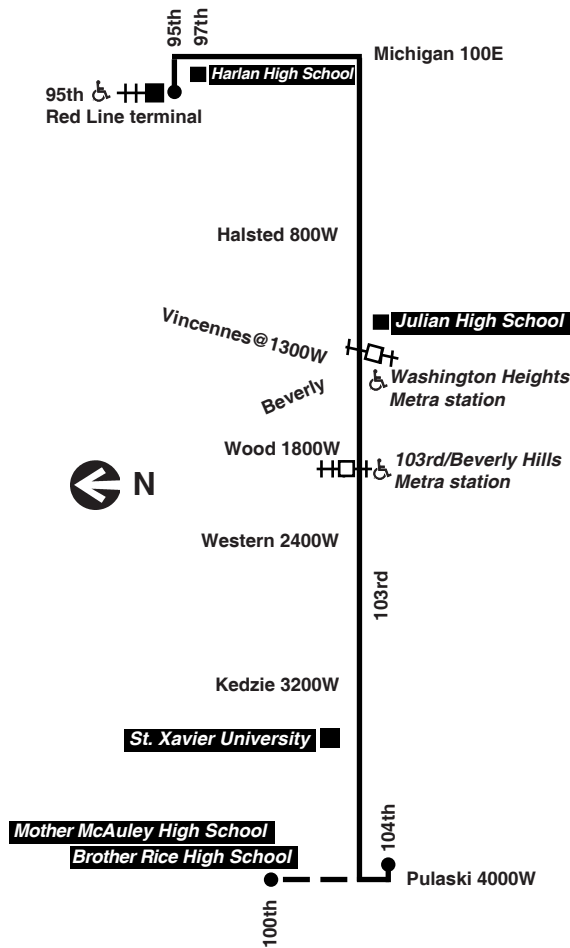

For more information call the RTA Travel Information Center in Chicago: 312-836-7000. Open 6am until 7pm, Monday thru Saturday.

Para obtener mayor información, en Español, llame al Centro de Información: 312-836-7000.

Chicago Transit Authority

103

West 103rd

Effective August 29, 2021

Additional service may be provided on school days, September through June

Monday thru Friday

103 West 103rd

Eastbound

M - operates via Pulaski/100th, Monday thru Friday, except Thursday, school days only
 T - operates via Pulaski/100th on Tuesdays, school days only
 am light face **pm bold face**

J - trip begins at Julian H.S. on school days only
 S - trip operates on school days only

Westbound

Leave 95th Red Line	103rd/ Michigan	103rd/ Vincennes	103rd/ Western	Arrive 104th/ Pulaski
4:35am	4:39am	4:45am	-----	-----
5:05	5:09	5:15	-----	-----
5:35	5:39	5:45	-----	-----
6:05	6:09	6:16	6:20am	6:27am
6:35	6:39	6:46	6:51	6:58
6:55	6:59	7:07	7:12	7:20
7:15	7:19	7:27	7:32	7:40
7:35	7:39	7:47	7:52	8:00
7:55	7:59	8:07	8:12	8:20
8:15	8:19	8:27	8:32	8:40
8:35	8:39	8:47	8:52	9:00
8:55	8:59	9:07	9:12	9:20
9:15	9:19	9:27	9:32	9:40
9:35	9:39	9:47	9:52	10:00
9:55	9:59	10:07	10:12	10:20
10:15	10:19	10:27	10:32	10:40
10:35	10:39	10:47	10:52	11:00
10:55	10:59	11:07	11:12	11:20
11:15	11:19	11:27	11:32	11:40
11:35	11:39	11:47	11:52	12:00pm
11:55	11:59	12:07pm	12:12pm	12:20
12:15pm	12:19pm	12:27	12:32	12:40
12:35	12:39	12:47	12:52	1:01
12:55	12:59	1:07	1:12	