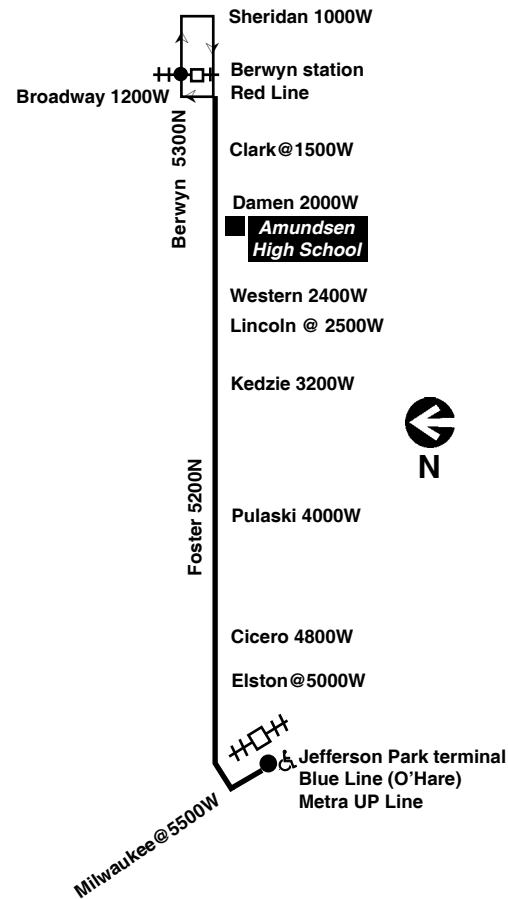

Chicago Transit Authority

Foster

Effective March 28, 2021

Additional service may be provided on school days, September through June

Monday thru Friday

92 Foster

Eastbound

Leave Jefferson Park	Foster/Pulaski	Foster/Kedzie	Foster/Lincoln	Arrive Berwyn Red Line
4:19am	4:29am	4:33am	4:37am	4:46am
4:40	4:50	4:54	4:58	5:07
4:59	5:09	5:13	5:17	5:26
5:14	5:24	5:28	5:32	5:42
5:26	5:36	5:41	5:45	5:56
5:37	5:48	5:52	5:57	6:08
5:47	5:58	6:02	6:07	6:19
5:56	6:07	6:11	6:16	6:28
6:05	6:17	6:21	6:26	6:39
6:14	6:26	6:30	6:35	6:48
6:23	6:35	6:39	6:44	6:57
6:31	6:44	6:49	6:54	7:07
6:40	6:53	6:58	7:03	7:17
6:49	7:02	7:07	7:12	7:26
6:59	7:12	7:17	7:23	7:37
7:09	7:22	7:28	7:34	7:49
7:20	7:34	7:40	7:46	8:01
7:32	7:46	7:53	7:59	8:14
7:45	7:59	8:06	8:12	8:27
7:58	8:12	8:19	8:25	8:40
8:13	8:26	8:32	8:38	8:53
8:28	8:41	8:47	8:52	9:07
8:43	8:56	9:02	9:07	9:22
8:58	9:11	9:17	9:22	9:37
9:13	9:26	9:32	9:37	9:52
9:28	9:41	9:47	9:52	10:07
9:43	9:55	10:01	10:07	10:21