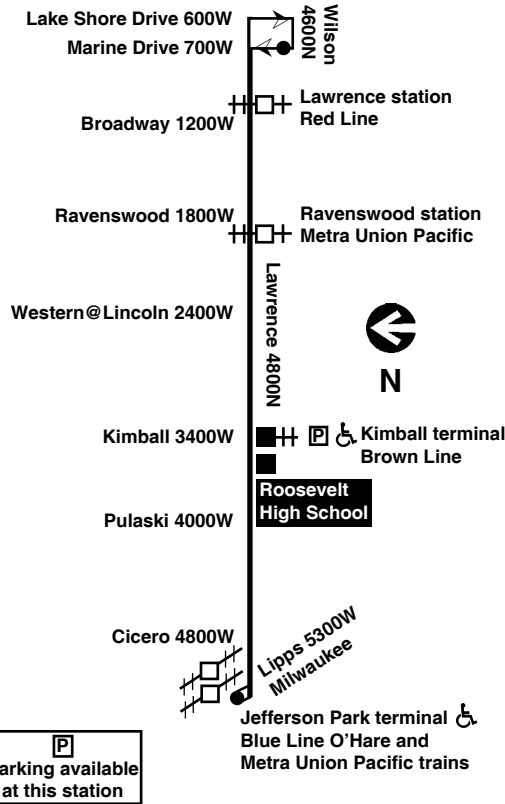

Chicago Transit Authority

81 
Lawrence

Effective March 28, 2021

 Parking available at this station

N81 Night Owl Service between Marine Drive and Jefferson Park

Monday thru Friday

81 Lawrence

Eastbound

Westbound

Leave Wilson/Marine	Red Line Lawrence/Broadway	Western/Lawrence/Lincoln	Brown Line Lawrence/Kimball	Lawrence/Pulaski	Arrive Jefferson Park
3:03am	3:05am	3:13am	3:18am	3:22am	3:27am
3:33	3:35	3:44	3:49	3:54	4:00
3:57	4:00	4:09	4:15	4:20	4:28
4:18	4:21	4:30	4:36	4:41	4:49
4:39	4:42	4:51	4:57	5:02	5:10
4:58	5:01	5:10	5:16	5:21	5:29
5:15	5:18	5:27	5:33	5:38	5:46
5:32	5:35	5:44	5:50	5:55	6:03
5:47	5:50	5:59	6:05	6:10	6:18
6:01	6:04	6:13	6:19	6:24	6:32
6:11	6:14	6:23	6:30	6:35	6:43
6:21	6:24	6:34	6:41	6:46	6:55
6:30	6:33	6:43	6:50	6:56	7:05
6:39	6:43	6:53	7:00	7:06	7:16
6:48	6:52	7:02	7:10	7:16	7:27

am light face **pm bold face**

Westbound

Leave Wilson/ Marine	Red Line Lawrence/ Broadway	Western/ Lawrence/ Lincoln	Brown Line Lawrence/ Kimball	Arrive Jefferson Park
3:03am	3:04am	3:12am	3:18am	3:28am
3:33	3:34	3:42	3:48	3:58
4:03	4:05	4:14	4:20	4:31
4:33	4:35	4:44	4:50	5:01
5:03	5:05	5:14	5:20	5:31
5:28	5:30	5:39	5:45	5:56
5:48	5:50	5:59	6:05	6:16
6:08	6:10	6:19	6:26	6:38
6:27	6:29	6:38	6:45	6:57
6:42	6:44	6:53	7:00	7:12
6:57	6:59	7:08	7:15	7:27
7:12	7:15	7:24	7:31	7:44
7:27	7:30	7:39	7:46	7:59
7:42	7:45	7:54	8:01	8:14
7:56	7:59	8:08	8:15	8:28
8:09	8:13	8:24	8:31	8:46
8:23	8:26	8:37	8:44	8:59
8:36	8:40	8:51	8:58	9:13
8:50	8:53	9:04	9:11	9:26
9:03	9:07	9:20	9:27	9:42
9:15	9:20	9:31	9:40	9:55
9:28	9:32	9:43	9:52	10:07
9:40	9:44	9:55	10:04	10:19
9:52	9:56	10:07	10:16	10:31
10:04	10:08	10:21	10:31	10:48
10:16	10:20	10:33	10:43	11:00
10:28	10:32	10:45	10:55	11:12
10:33	10:44	10:56	11:06	11:23
10:51	10:55	11:08	11:18	11:35
11:02	11:06	11:19	11:29	11:46