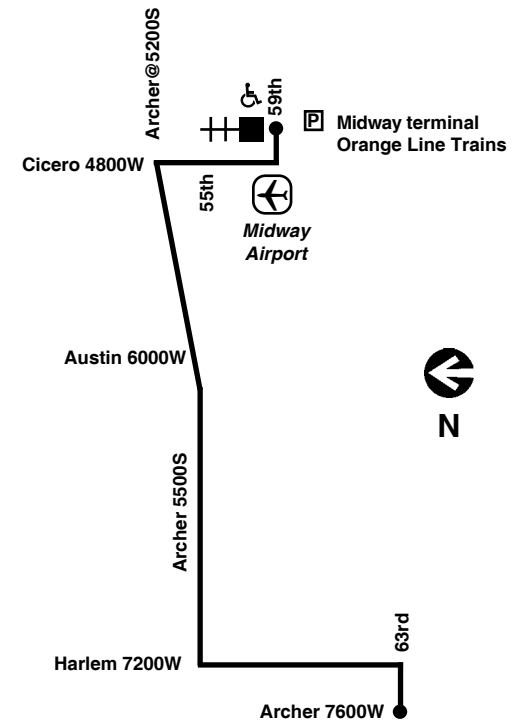

62H

Archer/Harlem
Effective March 29, 2021

CTA Bike & Ride

Bicycle racks are available on the front exteriors of CTA buses. Bicycles can be placed on bicycle racks during normal hours of operation for each route. Racks accommodate two (2) bicycles at a time. Bicycles are also permitted on CTA trains during certain hours.

Please Stand Up

for Seniors and People with Disabilities
Federal law requires priority seating be designated for seniors and people with disabilities.

The schedules and other information in this timetable are subject to change. CTA does not assume responsibility for errors in timetables, nor for inconvenience or damage resulting from delayed trains or buses due to weather, traffic conditions, etc.

Supplementary service may be provided over portions of this route in addition to the trips shown. Please check destination signs and announcements when boarding buses.

CTA operating costs are funded in part through the Regional Transportation Authority, by the federal and state governments, and the City of Chicago and County of Cook.

For more Information call the RTA Travel Information Center in Chicago: 312-836-7000. Open 6am until 7pm, Monday thru Saturday.

Para obtener mayor información, en Español, llame al Centro de Información: 312-836-7000.