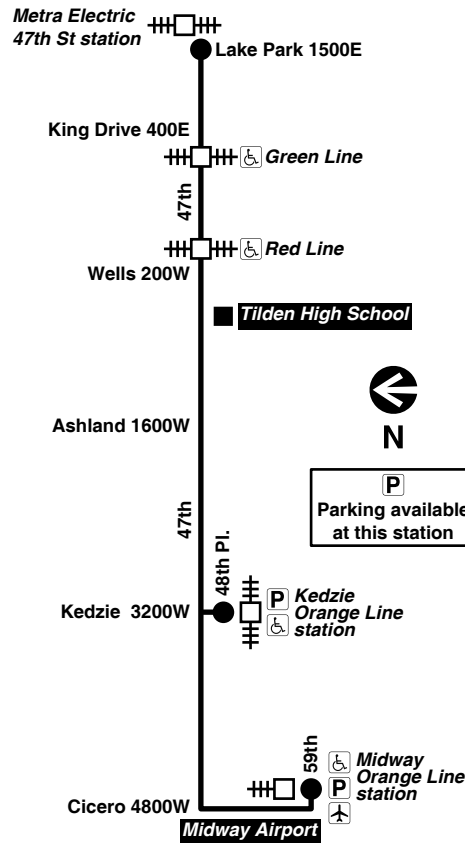

**312-836-7000.**

**Chicago Transit Authority**

47

47 47th

Effective March 28, 2021

**Additional service may be provided on school days, September through June**

**Monday thru Friday**

**47 47th**