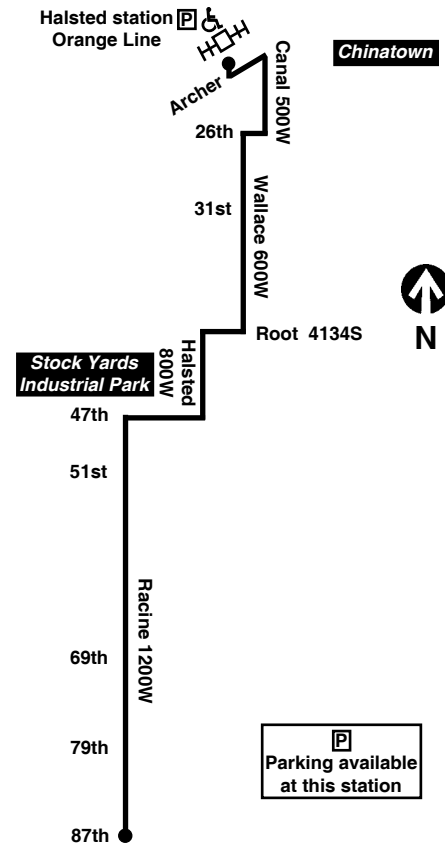

am light face pm bold face

Southbound

Leave Halsted Orange Line	Wallace/ 31st	Racine/ 51st	Racine/ 69th	Arrive Racine 87th
-----	-----	-----	4:21R	4:27am
-----	-----	-----	4:41R	4:47
-----	-----	-----	5:00R	5:06
-----	-----	-----	5:18R	5:24
-----	-----	-----	5:31R	5:39
-----	-----	-----	5:43R	5:51
5:16am	5:23am	5:37am	5:46	5:56
-----	-----	-----	5:53R	6:01
5:36	5:43	5:57	6:06	6:16
5:55	6:02	6:16	6:25	6:35
6:13	6:20	6:34	6:44	6:54
-----	-----	-----	6:49R	6:57
6:28	6:36	6:49	7:00	7:11
6:40	6:48	7:01	7:12	7:23
6:51	6:59	7:12	7:23	7:35
7:05	7:12	7:26	7:37	7:48
7:21	7:28	7:42	7:53	8:04
7:37	7:45	7:58	8:09	8:21
7:54	8:01	8:15	8:26	8:37
8:10	8:17	8:31	8:41	8:52
8:27	8:34	8:47	8:57	9:08
8:43	8:50	9:04	9:14	9:25
9:00	9:07	9:21	9:31	9:42
9:17	9:24	9:38	9:48	9:59
9:35	9:42	9:56	10:06	10:17
9:54	10:01	10:15	10:25	10:37
10:13	10:20	10:34	10:44	10:56
10:32	10:39	10:54	11:05	11:17
10:52	10:59	11:14	11:25	11:37
11:12	11:19	11:34	11:45	11:58
11:32	11:39	11:54	12:05pm	12:18pm

R - trip begins/ends at Racine/74th at time shown

**Saturday**

**44 Wallace/Racine**

**Northbound**

Leave Racine/ 87th	Racine/ 69th	Racine/ 51st	Wallace/ 31st	Arrive Halsted Orange Line
8:00am	8:09am	8:19am	8:32am	8:42am
8:21	8:31	8:40	8:54	9:03
8:42	8:52	9:02	9:16	9:26
9:03	9:14	9:24	9:38	9:48
9:24	9:35	9:45	9:59	10:09
9:45	9:56	10:06	10:20	10:30
10:05	10:16	10:27	10:41	10:50
10:24	10:35	10:46	11:00	11:09