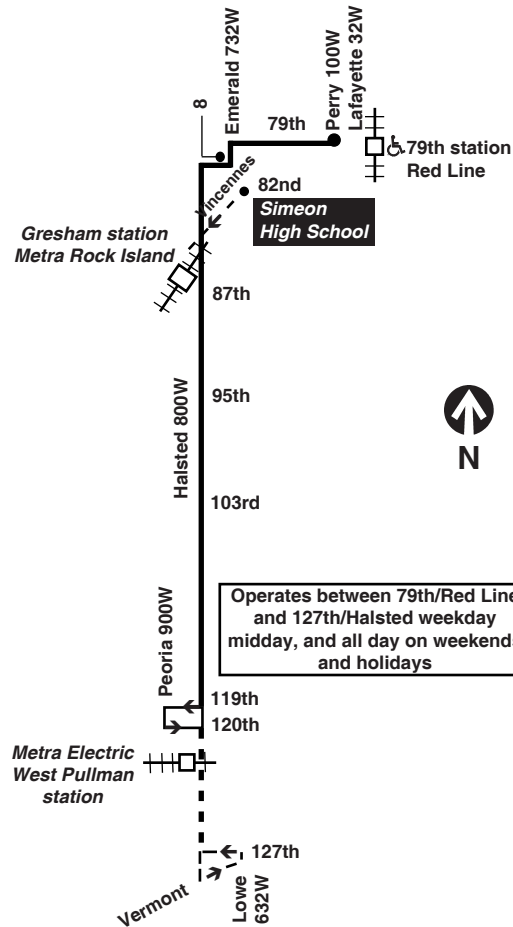

Chicago Transit Authority

South Halsted

Effective December 22, 2019

Operates between 79th/Red Line and 127th/Halsted weekday midday, and all day on weekends and holidays

Monday thru Friday

Northbound

Leave 127th/Lowe	Leave Halsted/120th	Halsted/103rd	Halsted/95th	Halsted/87th	Arrive 79th/Perry Red Line
----	6:00am	6:09am	6:14am	6:18am	6:27am
----	6:20	6:29	6:34	6:39	6:48
----	6:37	6:47	6:53	6:57	7:07
----	6:53	7:03	7:09	7:13	7:23
----	7:06	7:17	7:23	7:28	7:38
----	7:17	7:28	7:34	7:39	7:49
----	7:28	7:39	7:45	7:50	8:00
----	7:41	7:52	7:58	8:03	8:13
----	7:54	8:05	8:11	8:16	8:27
----	8:09	8:20	8:26	8:31	8:42
----	8:26	8:37	8:42	8:47	8:57
----	8:43	8:54	8:59	9:04	9:13
----	9:00	9:11	9:16	9:21	9:30
9:11am	9:17	9:28	9:33	9:38	9:47
9:28	9:34	9:45	9:50	9:55	10:04
9:45	9:50	10:01	10:06	10:11	10:21
10:02	10:07	10:18	10:24	10:28	10:37
10:19	10:24	10:34	10:39	10:45	10:54
10:36	10:41	10:51	10:56	11:01	11:10
10:53	10:58	11:09	11:14	11:19	11:28
11:10	11:15	11:26	11:32	11:36	11:46
11:27	11:33	11:44	11:50	11:54	12:04pm
11:45	11:50	12:02pm	12:07pm	12:11pm	12:21
12:02pm	12:07pm	12:19	12:24	12:28	12:38
12:19	12:24	12:36	12:41	12:45	12:55
12:36	12:41	12:52	12:58	1:02	1:13
12:51	12:57	1:07	1:13	1:18	1:28
1:07	1:12	1:23	1:29	1:33	1:44
1:22	1:27	1:38	1:44	1:48	1:59
1:37	1:42	1:53	1:59	2:03	2:14
1:52	1:57	2:08	2:14	2:18	2:29
2:06	2:12	2:22	2:28	2:33	2:43
2:21	2:26	2:37	2:43	2:47	2:58
----	2:38	2:49	2:55	2:59	3:10
----	2:52	3:03	3:09	3:13	3:24
----	3:06	3:17	3:23	3:27	3:38
----	3:13U	3:24	3:30	3:34	3:45
----	3:20	3:31	3:37	3:41	3:52
----	3:34	3:45	3:51	3:55	4:06
----	3:49	3:59	4:05	4:10	4:20
----	4:03	4:14	4:20	4:24	4:35
----	4:11M	4:21	4:27	4:31	4:42
----	4:18	4:28	4:34	4:38	4:49
----	4:32	4:43	4:48	4:53	5:03
----	4:47	4:57	5:03	5:07	5:18
----	5:02	5:12	5:18	5:22	5:33
----	5:17	5:27	5:33	5:37	5:48
----	5:34	5:45	5:50	5:55	6:05
----	5:53	6:03	6:09	6:13	6:23
----	6:11	6:21	6:27	6:31	6:41
----	6:30	6:40	6:45	6:50	6:59
----	6:48	6:58	7:03	7:07	7:16
----	7:07	7:17	7:22	7:26	7:34
----	7:27	7:37	7:42	7:46	7:55
----	7:48	7:57	8:02	8:06	8:14
----	8:11	8:20	8:25	8:29	8:37
----	8:34	8:43	8:48	8:52	9:00