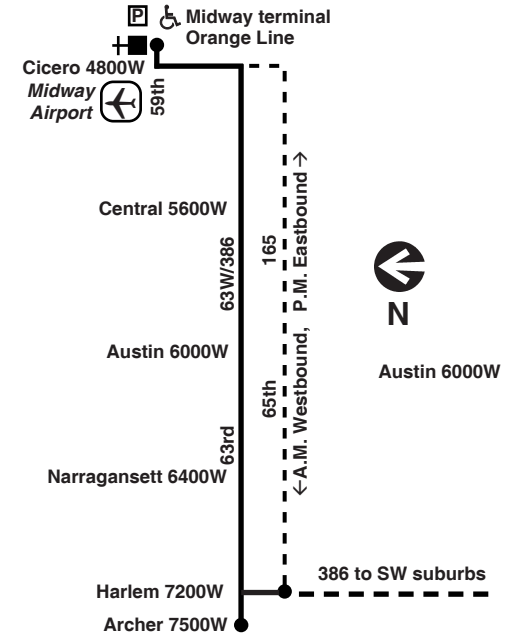

Para obtener mayor información, en Español, llame al Centro de Información: 312-836-7000.

**Pace route 386 - Stops**

- |                               |                   |
|-------------------------------|-------------------|
| Midway terminal (Orange line) | Menard/63rd       |
| 61st/Cicero                   | Austin/63rd       |
| 63rd/Cicero                   | Melvina/63rd      |
| Lavergne/63rd                 | Narragansett/63rd |
| Latrobe/63rd                  | Nashville/63rd    |
| Long/63rd                     | Oak Park/63rd     |
| Central/63                    | 63rd/Harlem       |

**Chicago Transit Authority**

**63W-165 ♿**

**West 63rd-West 65th**

Effective December 12, 2019

Includes Pace route 386 service between Midway and Harlem via 63rd

**P** Parking available at Midway terminal

then every 29 to 30 minutes from 63rd/Archer via route 63W, and every 29 to 34 minutes from 63rd/Harlem via route 386, until

63W	12:22pm	----	12:29pm	12:40pm	----
386	----	12:49pm	----	1:03	----
63W	12:55	----	1:02	1:13	----
386	----	1:19	----	1:33	----
63W	1:27	----	1:34	1:45	----
386	----	1:49	----	2:03	----
63W	1:57	----	2:04	2:15	----
386	----	2:19	----	2:34	----
63W	2:26	----	2:33	2:45	----
386	----	2:48	----	3:03	----
63W	2:59	----	3:06	3:18	----
386	----	3:23	----	3:38	----

then every 20 to 40 minutes from 63rd/Archer via route 63W, and every 56 to 62 minutes from 63rd/Harlem via route 386, until

63W	6:55pm	----	7:01pm	7:08pm	7:12pm
63W	7:01	----	7:07	7:14	----
63W	7:35	----	7:41	7:48	7:52
386	----	7:43pm	----	----	7:57