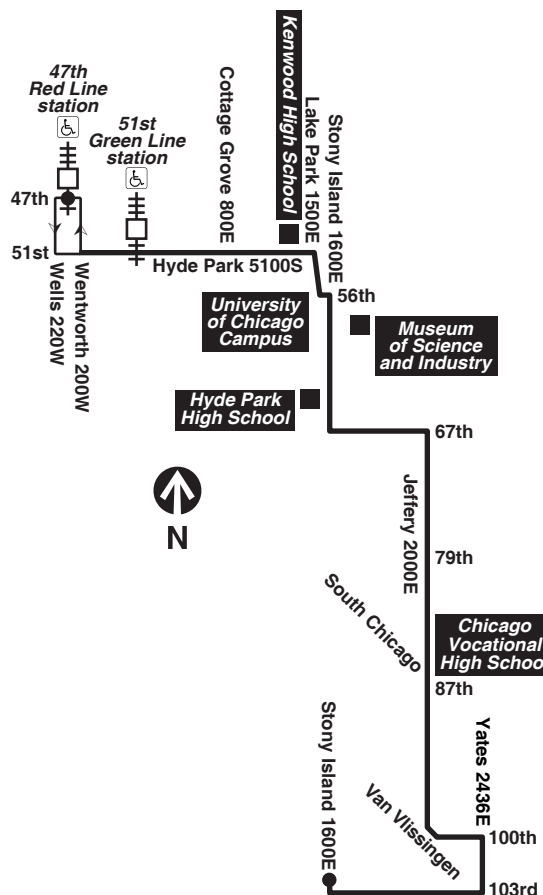

For more information call the RTA Travel Information Center in Chicago: 312-836-7000. Open 6am until 7pm, Monday thru Saturday.

Para obtener mayor información, en Español, llame al Centro de Información: 312-836-7000.

**Chicago Transit Authority**

**Jeffery Local**

Effective December 22, 2019

Additional service may be provided on school days, September through June

**Monday thru Friday**

**Northbound**

Lv 103rd/ Stony Island	87th/ Jeffery	67th/ Jeffery	63rd/ Stony Island	Hyde Park/ Lake Park	Arrive 47th Red Line
4:00am	4:12am	4:23am	4:28am	4:35am	4:47am
4:20	4:33	4:43	4:48	4:55	5:08
4:40	4:53	5:04	5:09	5:15	5:28
4:58	5:11	5:22	5:27	5:34	5:46
5:15	5:28	5:39	5:44	5:51	6:04
5:30	5:43	5:55	6:00	6:08	6:21
5:44	5:57	6:09	6:14	6:21	6:34
5:57	6:10	6:23	6:28	6:35	6:49
6:10	6:23	6:36	6:42	6:50	7:04
6:22	6:35	6:48	6:54	7:02	7:16
6:33	6:47	7:01	7:06	7:15	7:30
6:45	6:59	7:13	7:18	7:27	7:42
6:56	7:10	7:24	7:30	7:39	7:54
7:08	7:22	7:37	7:43	7:52	8:08
7:19	7:34	7:49	7:55	8:05	8:21
7:31	7:46	8:01	8:07	8:17	8:34
7:42	7:58	8:12	8:18	8:29	8:45
7:54	8:08	8:23	8:29	8:39	8:54
8:06	8:20	8:35	8:41	8:51	9:06

am light face pm bold face

Sunday/Holiday

15 Jeffery Local

Northbound

Lv 103rd/ Stony Island	87th/ Jeffery	67th/ Jeffery	63rd/ Stony Island	Hyde Park/ Lake Park	Arrive 47th Red Line
4:40am	4:50am	5:00am	5:04am	5:10am	5:21am
5:04	5:15	5:24	5:28	5:34	5:45
5:28	5:39	5:48	5:52	5:58	6:09
5:50	6:02	6:12	6:16	6:23	6:34
6:12	6:24	6:34	6:39	6:45	6:57
6:34	6:45	6:56	7:00	7:07	7:19
6:55	7:07	7:17	7:22	7:28	7:40
7:17	7:28	7:39	7:44	7:50	8:02
7:38	7:49	8:00	8:05	8:12	8:24
7:59	8:10	8:21	8:26	8:33	8:45
8:20	8:31	8:42	8:47	8:54	9:06
8:41	8:53	9:04	9:09	9:16	9:30
9:02	9:15	9:26	9:31	9:39	9:52
9:21	9:33	9:45	9:50	9:57	10:11
9:39	9:51	10:04	10:09	10:16	10:30
9:58	10:10	10:2			