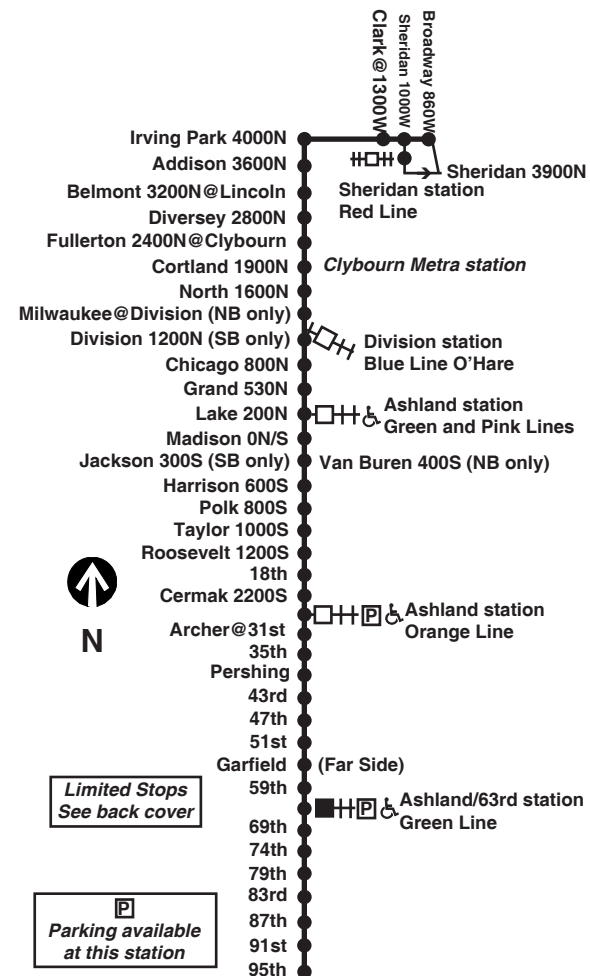

Route X9 Ashland Express ♿ makes limited stops weekdays a.m through p.m. rush hours, between Sheridan/Irving Park - Sheridan Red Line station and Ashland/95th via Irving Park and Ashland.

CTA Bike & Ride

For more Information call the RTA Travel Information Center in Chicago: 312-836-7000. Open 6am until 7pm, Monday thru Saturday.

Para obtener mayor información, en Español, llame al Centro de Información: 312-836-7000.

X9 ♿

Ashland Express

Effective September 3, 2019

Monday thru Friday

X9 Ashland Express

Northbound

Leave Ashland/ 95th	Ashland/ 74th	Green Line Ashland/ 63rd	Orange Line Station	Blue Line Ashland/ Division	Arrive Irving Park/ Broadway
-----	4:48am	4:53am	5:09am	5:30am	5:50am
-----	5:00	5:05	5:21	5:42	6:02
-----	5:12	5:17	5:34	5:55	6:16
-----	5:24	5:30	5:47	6:09	6:32
-----	5:36	5:42	6:00	6:22	6:46
-----	5:48	5:54	6:13	6:37	7:02
-----	6:00	6:06	6:26	6:50	7:16
6:00am	6:10	6:16	6:36	7:00	7:26
6:07	6:17	6:23	6:43	7:07	7:33
6:13	6:24	6:30	6:49	7:15	7:41
6:18	6:29	6:35	6:55	7:21	7:48
6:22	6:33	6:39	6:59	7:25	7:52
6:26	6:37	6:43	7:03	7:30	7:57
6:30	6:41	6:47	7:07	7:35	8:02
6:34	6:45	6:51	7:11	7:39	8:06
6:38	6:49	6:55	7:15	7:43	8:10
6:43	6:54	7:00	7:20	7:48	8:15
6:49	7:00	7:06	7:26	7:54	8:21
6:56	7:07	7:13	7:33	8:01	8:28
7:04	7:15	7:21	7:41	8:09	8:36
7:12	7:23	7:29	7:49	8:17	8:44
7:21	7:32	7:38	7:58	8:26	8:53
7:30	7:41	7:47	8:07	8:35	9:02
7:40	7:51	7:57	8:17	8:45	9:12
7:50	8:01	8:07	8:27	8:55	9:22
8:01	8:13	8:19	8:38	9:04	9:29
8:12	8:24	8:30	8:49	9:15	9:40
8:24	8:36	8:42	9:01	9:27	9:52
8:36	8:48	8:54	9:13	9:39	10:04
8:48	9:00	9:06	9:25	9:51	10:16
9:00	9:12	9:18	9:37	10:03	10:28