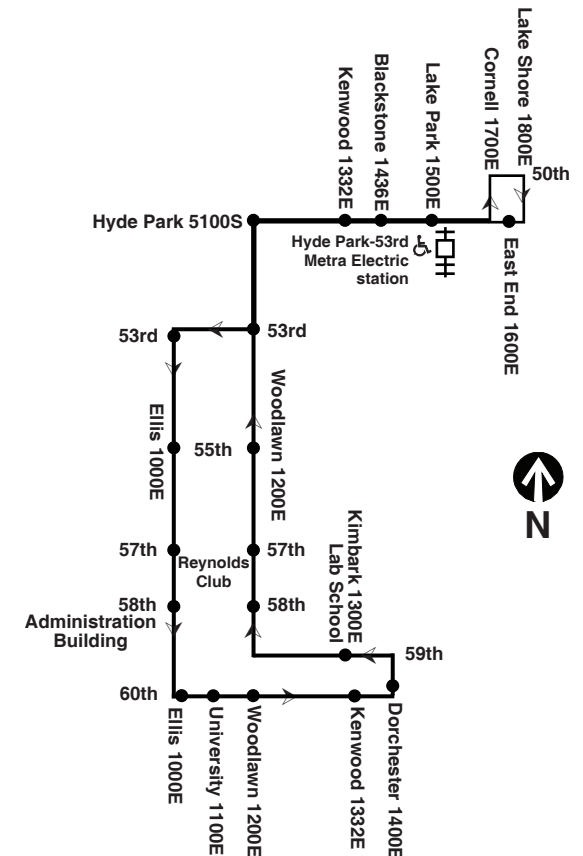

Chicago Transit Authority

172

University of Chicago/ Kenwood

Effective September 1, 2019

**OPERATES DAILY
SEPTEMBER THROUGH MID-JUNE
IN SUMMER, WEEKDAY RUSH HOURS ONLY**

Weekdays 172 U of C/Kenwood

Southbound			Northbound		
Leave Hyde Park/ East End	53rd/ Woodlawn	Arrive 60th/ University	Leave 60th/ University	53rd/ Woodlawn	Arrive Hyde Park/ East End
7:15am	7:20am	7:30am	7:32am	7:40am	7:49am
7:30	7:35	7:45	7:47	7:55	8:04
7:40	7:45	7:55	7:57	8:05	8:14
7:49	7:54	8:04	8:06	8:14	8:23
7:57	8:02	8:12	8:14	8:22	8:31
8:05	8:10	8:20	8:22	8:30	8:39
8:12	8:17	8:27	8:29	8:37	8:46
8:18	8:23	8:33	8:35	8:43	8:52
8:23	8:28	8:38	8:40	8:48	8:57
8:29	8:34	8:44	8:46	8:54	9:03
8:34	8:39	8:49	8:51	8:59	9:08
8:39	8:44	8:54	8:56	9:04	9:13
8:44	8:49	8:59	9:01	9:09	9:18
8:49	8:54	9:04	9:08	9:16	9:25
8:54	8:59	9:09	9:14	9:22	9:31
8:59	9:04	9:14	9:21	9:29	9:38
9:03	9:08	9:18	9:27	9:35	9:44
9:08	9:13	9:23	9:36	9:44	9:53
9:13	9:18	9:28	9:45	9:53	10:02
9:18	9:23	9:33	9:55	10:03	10:12
9:23	9:28	9:38	10:08	10:16	10:25
9:30	9:35	9:45	10:21	10:29	10:38
9:36	9:41	9:51	10:34	10:42	10:51
9:43	9:48	9:58	10:48	10:56	11:05
9:50	9:55	10:05	11:03	11:11	11:20
9:58	10:03	10:13	11:18	11:26	11:35
10:07	10:12	10:22	11:33	11:41	11:50
10:17	10:22	10:32	11:48	11:56	12:05pm
10:30	10:35	10:45	12:03	12:10pm	12:18
10:45	10:50	11:00	12:18	12:25	12:33
11:00	11:05	11:15	12:33	12:40	12:48
11:15	11:20	11:30	12:48	12:55	1:03
11:30	11:35	11:45	1:03	1:10	1:18
11:45	11:50	12:00pm	1:18	1:25	1:33
12:00pm	12:05pm	12:15	1:33	1:40	1:48
12:15	12:20	12:30	1:48	1:55	2:03
12:30	12:35	12:45	2:03	2:10	2:18
12:45	12:50	1:00	2:18	2:25	2:33
1:00	1:05	1:15	2:33	2:40	2:48
1:15	1:20	1:30	2:48	2:55	3:03
1:30	1:35	1:45	3:03	3:10	3:18
1:45	1:50	2:00	3:18	3:25	3:33
2:00	2:05	2:15	3:33	3:40	3:48
2:15	2:20	2:30	3:48	3:55	4:03
2:30	2:35	2:45	4:03	4:10	4:18
2:45	2:50	3:00	4:18	4:25	4:33
3:00	3:05	3:15	4:33	4:40	4:48
3:15	3:20	3:30	4:48	4:55	5:03
3:30	3:35	3:45	5:03	5:10	5:18
3:45	3:50	4:00	5:18	5:25	5:33
4:00	4:05	4:15	5:33	5:40	5:48
4:15	4:20	4:30	5:48	5:55	6:03
4:30	4:35	4:45	6:03	6:10	6:18
4:45	4:50	5:00	6:18	6:25	6:33
5:00	5:05	5:15			
5:15	5:20	5:30			
5:30	5:35	5:45			
5:45	5:50	6:00			
6:00	6:05	6:15			