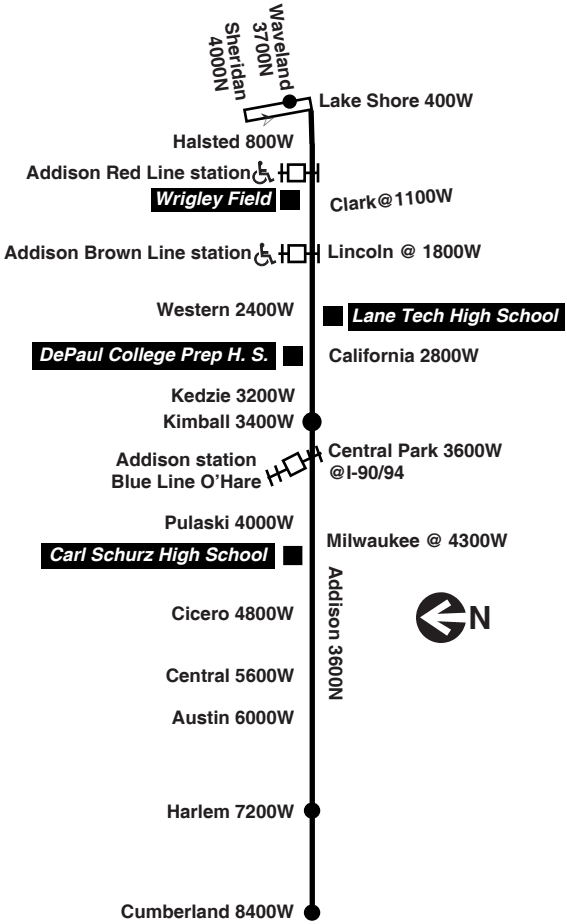

Westbound

LV Addison/ Campbell	Addison/ Pulaski	Addison/ Milwaukee	Addison/ Central	Addison/ Harlem
----	----	3:06pm	3:18pm	3:34U
----	----	3:16pm	3:28	3:38
3:26pm	3:42pm	----	3:58	4:09
3:31	3:47	----	4:02	4:20U
3:36	3:43	----	4:08	4:20U

U - trip ends at Addison/Cumberland at time shown

Please Stand Up & for Seniors and People with Disabilities
Federal law requires priority seating be designated for seniors and people with disabilities.

The schedules and other information in this timetable are subject to change. CTA does not assume responsibility for errors in timetables, nor for inconvenience or damage resulting from delayed trains or buses due to weather, traffic conditions, etc.

Supplementary service may be provided over portions of this route in addition to the trips shown. Please check destination signs and announcements when boarding buses.

CTA operating costs are funded in part through the Regional Transportation Authority, by the federal and state governments, and the City of Chicago and County of Cook.

For more information call the RTA Travel Information Center in Chicago: 312-836-7000. Open 6am until 7pm every day.

Para obtener mayor información, en Español, llame al Centro de Información: 312-836-7000.

transitchicago.com

Chicago Transit Authority

152

Addison

Effective September 1, 2019

Additional service may be provided on school days, September through June

transitchicago.com

Monday thru Friday

152 Addison

Eastbound

Leave	Addison/ Cumberland	Addison/ Harlem	Addison/ Central	Addison/ Pulaski	Addison/ Western	Addison/ Ashland	Lake Shore/ Waveland	Arrive
-----	-----	4:27am	4:37am	4:47am	4:52am	5:00am	-----	-----
-----	-----	4:44	4:54	5:04	5:09	5:17	-----	-----
-----	-----	5:00	5:10	5:20	5:25	5:33	-----	-----
5:00am	5:06am	5:15	5:25	5:36	5:41	5:49	-----	-----
-----	-----	5:21	5:30	5:41	5:53	5:58	-----	-----
5:27	5:33	5:42	5:53	6:05	6:11	6:19	-----	-----
-----	-----	5:43	5:53	6:05	6:17	6:23	-----	-----
5:45	5:51	6:01	6:13	6:26	6:32	6:40	-----	-----
-----	-----	5:57	6:07	6:20	6:32	6:46	-----	-----
5:56	6:03	6:13	6:25	6:38	6:44	6:52	-----	-----
-----	-----	6:11	6:21	6:35	6:48	7:03	-----	-----
6:12	6:20	6:30	6:44	6:57	7:04	7:12	-----	-----
-----	-----	6:27	6:37	6:51	7:05	7:12	-----	-----
6:26	6:33	6:43	6:58	7:13	7:20	7:28	-----	-----
-----	-----	6:39	6:49	7:03	7:19	7:26	-----	-----
6:38	6:45	6:56	7:10	7:28	7:35	7:44	-----	-----
-----	-----	6:51	7:02	7:16	7:34	7:42	-----	-----
6:52	6:59	7:10	7:24	7:43	7:50	8:00	-----	-----
-----	-----	7:07	7:18	7:32	7:53	8:01	-----	-----
7:10	7:17	7:27	7:42	8:02	8:10	8:20	-----	-----
-----	-----	7:22	7:33	7:47	8:08	8:16	-----	-----
7:23	7:30	7:40	7:55	8:15	8:23	8:32	-----	-----
-----	-----	7:37	7:48	8:02	8:21	8:29	-----	-----
7:38	7:46	7:56	8:10	8:27	8:35	8:44	-----	-----
7:46	7:54	8:04	8:18	8:34	8:42	8:51	-----	-----
7:56	8:04	8:14	8:28	8:44	8:52	9:01	-----	-----
8:08	8:15	8:26	8:39	8:54	9:01	9:10	-----	-----
8:21	8:28	8:38	8:51	9:05	9:11	9:21	-----	-----
8:35	8:42	8:52	9:05	9:19	9:25	9:35	-----	-----
8:50	8:56	9:07	9:19	9:33	9:40	9:49	-----	-----
9:05	9:12	9:22	9:35	9:49	9:55	10:05	-----	-----
9:21	9:28	9:38	9:51	10:05	10:11	10:21	-----	-----

then every 14 to 18 minutes until

12:46pm	12:52pm	1:01pm	1:13pm	1:26pm	1:32pm	1:41pm	-----	-----
----	----	1:11	1:23	1:36	1:42	1:51	-----	-----
1:06	1:12	1:22	1:34	1:48	1:55	2:04	-----	-----

then every 14 to 20 minutes from Cumberland, and every 7 to 10 from Central until

3:11	3:18	3:29	3:42	3:58	4:03	4:13	-----	-----
----	----	3:37	3:50	4:06	4:11	4:21	-----	-----
3:27	3:35	3:45	3:58	4:14	4:20	4:29	-----	-----
3:46	3:53	4:04	4:17	4:33	4:38	4:48	-----	-----
3:55	4:03	4:13	4:26	4:42	4:48	4:57	-----	-----
4:05	4:12	4:23	4:36	4:52	4:57	5:07	-----	-----
4:14	4:22	4:32	4:45	5:01	5:07	5:16	-----	-----
4:24	4:31	4:42	4:55	5:11	5:16	5:26	-----	-----
4:33	4:41	4:51	5:04	5:20	5:26	5:35	-----	-----
4:43	4:51	5:01	5:14	5:31	5:37	5:47	-----	-----
4:53	5:01	5:12	5:25	5:42	5:49	5:59	-----	-----
5:05	5:13	5:24	5:37	5:54	6:01	6:12	-----	-----
5:18	5:26	5:37	5:50	6:07	6:14	6:25	-----	-----
5:31	5:39	5:51	6:04	6:20	6:27	6:38	-----	-----
5:46	5:54	6:06	6:19	6:35	6:42	6:52	-----	-----
6:03	6:10	6:22	6:34	6:50	6:57	7:06	-----	-----
6:19	6:27	6:38	6:50	7:05	7:12	7:22	-----	-----

then every 8 to 10 minutes until