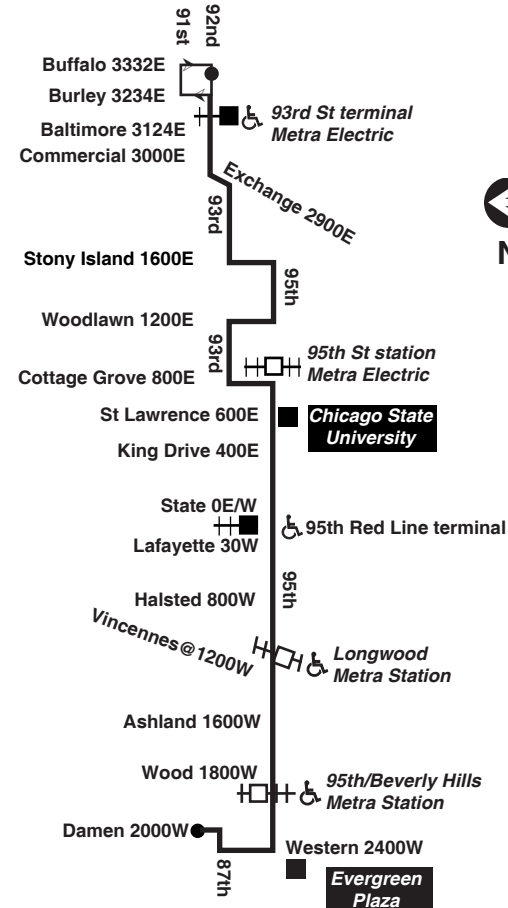

N5 Night Owl Service
95th/Red Line to 92nd/Commercial

The N5 South Shore Night bus provides late night/early morning service on the most heavily traveled portions of several CTA routes during the hours these routes do not operate. The routes and portions served include:

#6 Jackson Park Express between 67th/Stony Island and 79th/South Shore

#15 Jeffery Local between 67th/Jeffery and 75th/Jeffery

#67 67th/69th/71st between 69th/Red Line station and 67th/Jeffery

#71 71st/South Shore from 75th/South Shore to 92nd/Commercial

#75 74th/75th between 75th/Jeffery and 75th/South Shore

#95 95th between 92nd/Commercial and 95th/Red Line Terminal

Please Stand Up

for Seniors and People with Disabilities

Federal law requires priority seating be designated for seniors and people with disabilities.

Supplementary service may be provided over portions of this route in addition to the trips shown. Please check destination signs and announcements when boarding buses.

For more information call the RTA Travel Information Center in Chicago: 312-836-7000. Open 6am until 7pm, Monday thru Saturday.

Para obtener mayor información, en Español, llame al Centro de Información: 312-836-7000.

transitchicago.com

Chicago Transit Authority

95

95th

Effective June 16, 2019

transitchicago.com

Monday thru Friday

95 95th

Eastbound

Leave 87th/Damen	95th/Western	95th/Ashland	95th/Red Line	95th/Stony Island	Arrive 92nd/Buffalo
-----	-----	-----	3:21am	3:31am	3:40N
-----	-----	-----	3:51	4:01	4:10N
-----	-----	-----	4:21	4:31	4:39N
-----	-----	-----	-----	4:46	4:57
4:30am	4:35am	4:41am	4:52	5:02	5:13
-----	-----	-----	-----	5:31	5:42
5:00	5:05	5:11	5:22	5:32	5:42
-----	-----	-----	-----	6:00	6:10
5:30	5:35	5:41	5:52	6:02	6:12
5:51	5:56	6:02	6:13	6:23	6:33
-----	-----	-----	-----	6:35	6:46
6:12	6:17	6:23	6:34	6:44	6:54
-----	-----	-----	-----	6:57	7:08
6:26	6:31	6:37	6:48	6:58	7:08
6:40	6:45	6:51	7:03	7:14	7:25
-----	-----	-----	-----	7:29	7:40
6:54	6:59	7:05	7:19	7:32	7:43
7:07	7:13	7:19	7:33	7:47	7:58
7:20	7:26	7:32	7:46	8:00	8:11
7:33	7:39	7:45	7:59	8:13	8:24
7:46	7:51	7:57	8:12	8:25	8:37
7:58	8:04	8:10	8:24	8:38	8:49
8:10	8:15	8:21	8:36	8:49	9:01
8:21	8:27	8:33	8:47	9:01	9:12
8:33	8:38	8:44	8:59	9:12	9:24
8:44	8:49	8:55	9:10	9:23	9:35
8:55	9:00	9:06	9:21	9:34	9:46
9:06	9:11	9:17	9:31	9:45	9:56
9:16	9:21	9:27	9:40	9:53	10:04
9:28	9:33	9:39	9:51	10:03	10:14
9:41	9:47	9:53	10:05	10:16	10:28
9:55	10:00	10:06	10:18	10:30	10:41
10:08	10:14	10:20	10:32	10:43	10:55

then every 12 to 15 minutes until

2:48pm	2:54pm	3:02pm	3:16pm	3:29pm	3:41pm
3:00	3:06	3:14	3:28	3:42	3:55
3:12	3:18	3:26	3:40	3:54	4:07
3:24	3:30	3:38	3:52	4:06	4:19
3:36	3:42	3:50	4:04	4:18	4:31
3:48	3:55	4:02	4:16	4:31	4:43

then every 12 to 13 minutes until

5:53	6:00	6:07	6:19	6:34	6:46
6:09	6:15	6:22	6:35	6:49	7:02
6:24	6:31	6:38	6:50	7:05	7:17
6:40	6:47	6:54	7:06	7:20	7:32
6:57	7:03	7:10	7:22	7:32	7:44
7:14	7:20	7:27	7:39	7:49	8:01
7:31	7:37	7:44	7:56	8:07	8:18
7:49	7:55	8:02	8:14	8:24	8:36
8:06	8:12	8:19	8:31	8:42	8:53
8:24	8:30	8:37	8:49	8:59	9:11
8:41	8:47	8:53	9:04	9:15	9:26
8:59	9:04	9:10	9:20	9:31	9:42
9:17	9:22	9:28	9:38	9:49	10:00
9:35	9:40	9:46	9:56	10:07	10:18
-----	-----	-----	-----	10:08	10:20
9:54	9:59	10:05	10:15	10:26	10:37
-----	-----	-----	-----	10:30	10:42
10:13	10:18	10:24	10:34	10:45	10:56
-----	-----	-----	-----	11:00	11:12
10:32	10:37	10:43	10:53	11:04	11:15
10:52	10:57	11:02	11:12	11:22	11:34
11:11	11:16	11:22	11:31	11:42	11:53
11:31	11:36	11:41	11:51	12:01am	12:10N
12:01am	12:06am	12:11am	12:21am	12:31	12:40N
12:31	12:36	12:41	12:51	1:01	1:10N
-----	-----	-----	1:21	1:31	1:40N
-----	-----	-----	1:51	2:01	2:10N
-----	-----	-----	2:21	2:31	2:40N
-----	-----	-----	2:51	3:01	3:10N

am light face pm bold face

Westbound

Leave 92nd/Buffalo	95th/Stony Island	95th/Red Line	95th/Ashland	95th/Western	Arrive 87th/Damen
3:46N	3:55am	4:05am	4:12am	4:16am	4:21am
4:16N	4:25	4:37	4:44	4:48	4:53
4:46N	4:56	5:08	5:16	5:20	5:25
5:00	5:12	5:24	5:32	5:37	5:42
5:16N	5:27	5:39	5:47	5:52	5:57
5:30	5:42	5:55	6:03	6:08	6:13
5:45	5:57	6:10	6:19	6:24	6:30

then every 11 to 15 minutes until