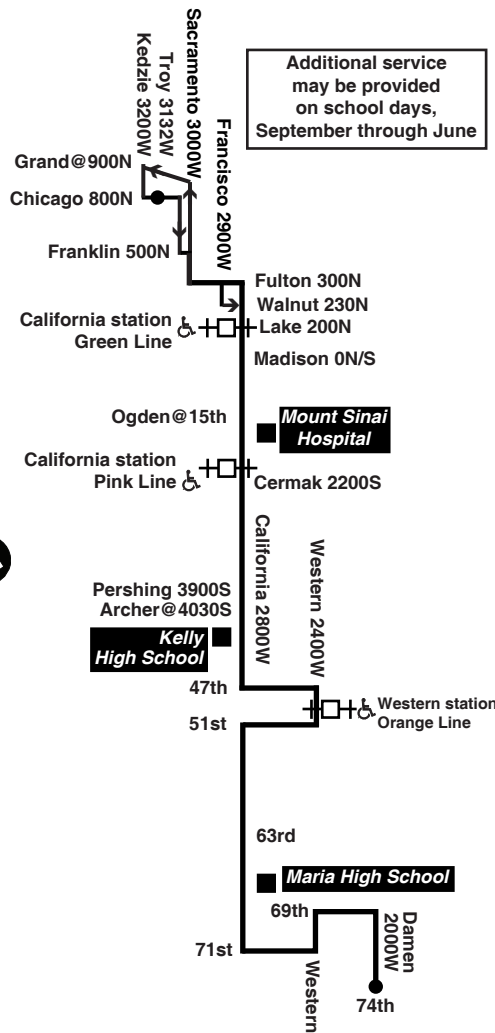

For more information call the RTA Travel Information Center in Chicago: 312-836-7000. Open 6am until 7pm, Monday thru Saturday.

Para obtener mayor información, en Español, llame al Centro de Información: 312-836-7000.

Chicago Transit Authority

94

South California

Effective June 16, 2019

Monday thru Friday

Northbound

Leave 74th/ Damen	59th/ California	Western Orange Line station	Pershing/ California	Ogden/ California	Arrive Chicago/ Troy
3:40am	3:54am	4:02am	4:09am	4:19am	4:33am
3:59	4:13	4:21	4:28	4:38	4:52
4:17	4:31	4:39	4:46	4:56	5:10
4:34	4:48	4:56	5:03	5:14	5:29
4:50	5:05	5:13	5:21	5:33	5:50
5:05	5:20	5:29	5:37	5:49	6:05
5:19	5:34	5:43	5:51	6:03	6:19
5:32	5:47	5:56	6:04	6:17	6:34
5:44	6:00	6:08	6:17	6:30	6:47
5:55	6:11	6:20	6:29	6:43	7:00
6:06	6:22	6:31	6:40	6:54	7:11
6:15	6:31	6:41	6:50	7:05	7:22
6:22	6:39	6:49	6:59	7:14	7:31
6:29	6:46	6:56	7:06	7:22	7:39
6:36	6:53	7:03	7:14	7:30	7:47
6:42	6:59	7:10	7:21	7:38	7:56
6:49	7:06	7:17	7:28	7:45	8:03
6:56	7:13	7:25	7:37	7:53	8:12
7:03	7:21	7:33	7:46	8:02	8:21
7:12	7:31	7:43	7:56	8:13	8:31
7:21	7:40	7:52	8:05	8:22	8:40
7:30	7:49	8:00	8:12	8:28	8:48
7:40	7:58	8:09	8:20	8:37	8:57
7:49	8:08	8:18	8:29	8:45	9:05
7:59	8:17	8:27	8:37	8:54	9:14
8:09	8:27	8:36	8:46	9:03	9:22
8:19	8:37	8:47	8:56	9:14	9:32
8:31	8:49	8:58	9:07	9:24	9:42