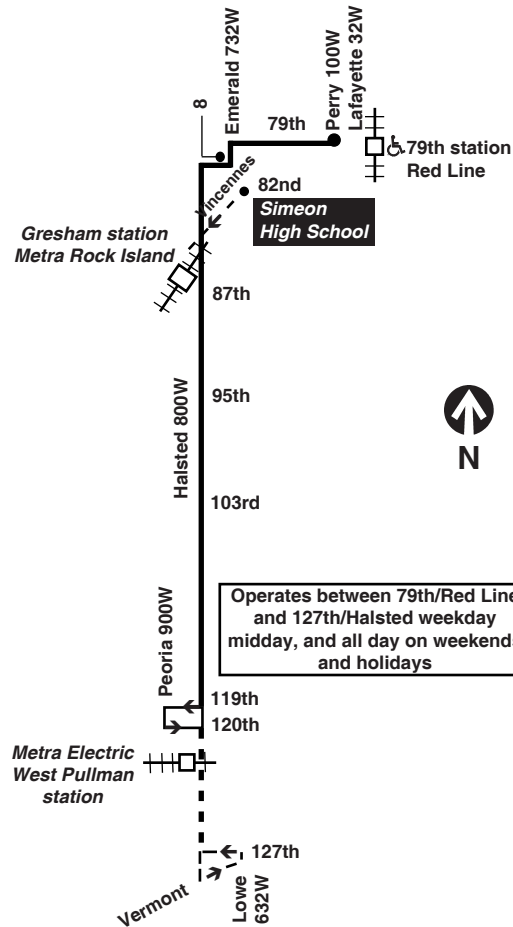

CTA Bike & Ride

Bicycle racks are available on the front exteriors of CTA buses. Bicycles can be placed on bicycle racks during normal hours of operation for each route. Racks accommodate two (2) bicycles at a time. Bicycles are also permitted on CTA trains during certain hours.

Please Stand Up &

for Seniors and People with Disabilities

Federal law requires priority seating be designated for seniors and people with disabilities.

The schedules and other information in this timetable are subject to change. CTA does not assume responsibility for errors in timetables, nor for inconvenience or damage resulting from delayed trains or buses due to weather, traffic conditions, etc.

Supplementary service may be provided over portions of this route in addition to the trips shown. Please check destination signs and announcements when boarding buses.

CTA operating costs are funded in part through the Regional Transportation Authority, by the federal and state governments, and the City of Chicago and County of Cook.

For more information call the RTA Travel Information Center in Chicago: 312-836-7000. Open 6am until 7pm, Monday thru Saturday.

Para obtener mayor información, en Español, llame al Centro de Información: 312-836-7000.

Chicago Transit Authority

South Halsted
Effective June 16, 2019

Monday thru Friday

8A South Halsted

Northbound

Leave 127th/Lowe	Leave Halsted/120th	Halsted/103rd	Halsted/95th	Halsted/87th	Arrive 79th/Perry Red Line
----	6:00am	6:09am	6:14am	6:18am	6:27am
----	6:20	6:30	6:35	6:40	6:50
----	6:36	6:46	6:52	6:57	7:07
----	6:49	6:59	7:05	7:10	7:20
----	7:02	7:12	7:18	7:23	7:33
----	7:13	7:23	7:29	7:34	7:44
----	7:24	7:35	7:41	7:46	7:57
----	7:36	7:47	7:53	7:58	8:09
----	7:49	8:00	8:06	8:11	8:22
----	8:03	8:14	8:20	8:25	8:36
----	8:19	8:29	8:35	8:40	8:50
----	8:36	8:46	8:52	8:56	9:06
----	8:53	9:03	9:09	9:13	9:23
9:05am	9:10	9:21	9:26	9:31	9:41
9:23	9:28	9:39	9:44	9:49	9:59
9:41	9:46	9:57	10:02	10:07	10:17
9:59	10:04	10:15	10:20	10:25	10:35
10:17	10:22	10:33	10:38	10:42	10:53
10:35	10:40	10:51	10:56	11:00	11:11
10:53	10:58	11:09	11:14	11:18	11:29
11:11	11:16	11:27	11:32	11:36	11:47
11:29	11:34	11:45	11:50	11:54	12:05pm
11:47	11:52	12:03pm	12:08pm	12:12pm	12:23
12:05pm	12:10pm	12:21	12:26	12:30	12:41
12:23	12:28	12:39	12:45	12:49	1:00
12:39	12:44	12:55	1:01	1:05	1:16
12:55	1:00	1:11	1:17	1:21	1:32
1:10	1:15	1:26	1:32	1:36	1:47
1:25	1:30	1:41	1:47	1:51	2:02
1:40	1:45	1:56	2:02	2:06	2:17
1:55	2:00	2:11	2:17	2:21	2:32
2:10	2:15	2:26	2:32	2:36	2:47
----	2:28	2:39	2:44	2:49	3:01
----	2:40	2:51	2:56	3:01	3:13
----	2:53	3:04	3:09	3:14	3:26
----	3:08	3:19	3:24	3:29	3:41
----	3:23	3:34	3:40	3:45	3:56
----	3:38	3:49	3:55	4:00	4:11
----	3:53	4:04	4:10	4:15	4:26
----	4:08	4:19	4:25	4:30	4:41
----	4:23	4:34	4:40	4:45	4:56
----	4:38	4:49	4:55	5:00	5:11
----	4:53	5:03	5:09	5:13	5:24
----	5:08	5:18	5:24	5:28	5:39
----	5:23	5:33	5:39	5:43	5:54
----	5:39	5:49	5:55	5:59	6:10
----	5:57	6:07	6:12	6:16	6:27
----	6:15	6:25	6:30	6:34	6:45
----	6:32	6:42	6:47	6:51	7:02
----	6:50	6:59	7:04	7:08	7:18
----	7:10	7:19	7:24	7:28	7:38
----	7:30	7:39	7:44	7:48	7:58
----	7:51	8:00	8:05	8:09	8:19
----	8:15	8:24	8:29	8:33	8:43
----	8:40	8:49	8:54	8:58	9:07

Southbound