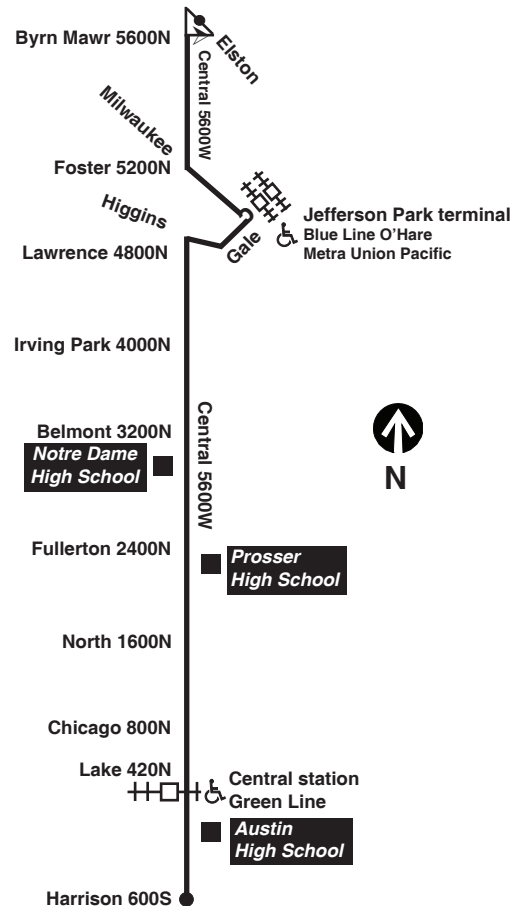

For more Information call the RTA Travel Information Center in Chicago: 312-836-7000. Open 6am until 7pm, Monday thru Saturday.

Para obtener mayor información, en Español, llame al Centro de Información: 312-836-7000.

Chicago Transit Authority

85 ♿

Central

Effective June 17, 2019

Additional service may be provided on school days, September through June

Monday thru Friday

85 Central

Northbound

am light face pm bold face

Southbound

Leave Bryn Mawr/Elston	Jefferson Park Blue Line	Central/Belmont	Central/North	Central/Lake Green Line	Arrive Central/Harrison
4:00am	4:06am	4:16am	4:24am	4:30am	4:34am
4:30	4:36	4:46	4:54	5:00	5:04
4:50	4:56	5:06	5:14	5:20	5:24
5:10	5:16	5:26	5:34	5:40	5:44
5:30	5:36	5:46	5:54	6:00	6:04
5:50	5:56	6:06	6:14	6:20	6:24
6:10	6:16	6:26	6:35	6:41	6:45
6:30	6:36	6:46	6:55	7:01	7:05
6:50	6:56	7:06	7:15	7:21	7:25
7:08	7:14	7:25	7:34	7:41	7:45
7:26	7:32	7:43	7:52	7:59	8:03
7:43	7:49	8:00	8:09	8:16	8:20
8:01	8:07	8:18	8:27	8:34	8:38
8:18	8:25	8:36	8:46	8:53	8:58
8:36	8:42	8:54	9:04	9:12	9:17
8:53	9:00	9:12	9:22	9:31	9:36
9:10	9:17	9:30	9:40	9:49	9:55
9:27	9:34	9:47	9:57	10:06	10:12
9:44	9:51	10:04	10:14	10:23	10:29
10:01	10:08	10:21	10:31	10:40	10:46
10:18	10:25	10:38			