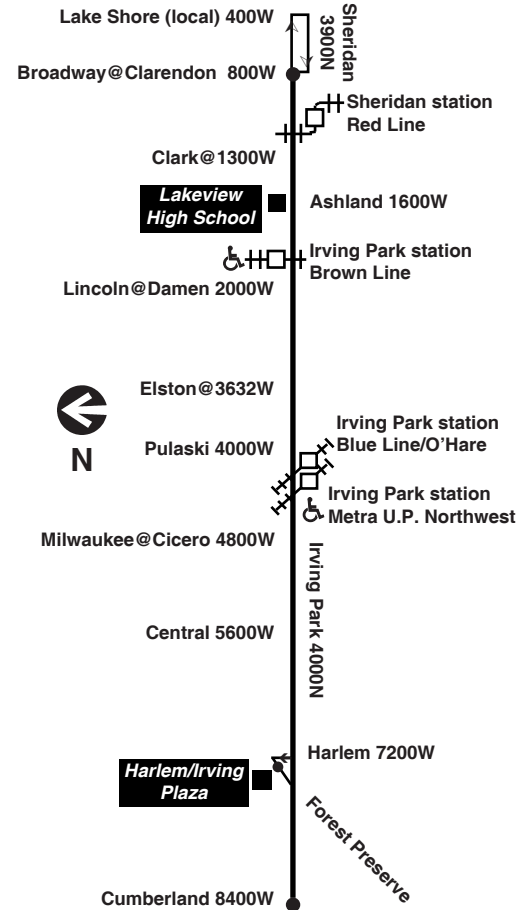

Chicago Transit Authority

80
 Irving Park

Effective June 16, 2019

Monday thru Friday

Eastbound

Leave Irving Park/ Cumberland	Irving Park/ Harlem	Irving Park/ Central	Irving Park/ Blue Line	Irving Park/ Western	Arrive Irving Park/ Broadway
-----	-----	3:30am	3:40am	3:50am	4:03am
-----	-----	3:50	4:00	4:10	4:23
-----	4:00am	4:09	4:18	4:29	4:41
-----	4:17	4:26	4:36	4:46	4:59
4:29am	4:34	4:43	4:52	5:03	5:15
-----	4:49	4:58	5:08	5:18	5:31
4:59	5:04	5:13	5:22	5:33	5:45
-----	5:18	5:27	5:36	5:47	5:59
5:26	5:31	5:40	5:50	6:01	6:15
5:38	5:44	5:53	6:04	6:16	6:32
-----	5:56	6:05	6:16	6:29	6:45
6:01	6:07	6:17	6:28	6:42	6:59
-----	6:17	6:27	6:39	6:52	7:09
6:19	6:25	6:35	6:47	7:01	7:18
-----	6:31	6:41	6:54	7:08	7:26
6:31	6:37	6:48	7:01	7:17	7:36
-----	-----	6:53	7:07	7:23	7:42
6:49	6:56	7:07	7:22	7:40	8:01
-----	-----	7:14	7:31	7:50	8:10
-----	7:11	7:22	7:38	7:57	8:18
7:13	7:20	7:31	7:47	8:06	8:27
-----	7:29	7:40	7:56	8:15	8:36
7:31	7:38	7:50	8:05	8:24	8:45
-----	7:47	7:59	8:14	8:32	8:53
7:49	7:56	8:08	8:23	8:41	9:01