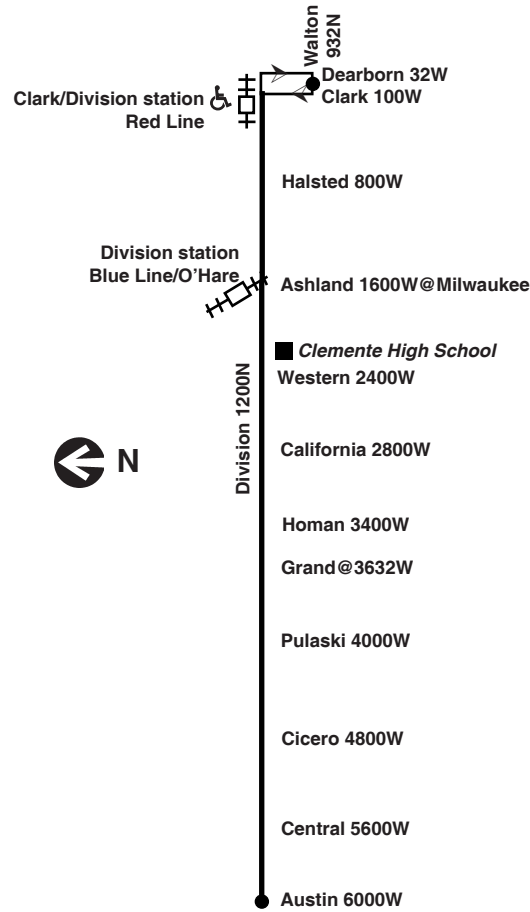

CTA Bike & Ride

Bicycle racks are available on the front exteriors of CTA buses. Bicycles can be placed on bicycle racks during normal hours of operation for each route. Racks accommodate two (2) bicycles at a time. Bicycles are also permitted on CTA trains during certain hours.

Please Stand Up ♿

for Seniors and People with Disabilities

Federal law requires priority seating be designated for seniors and people with disabilities.

The schedules and other information in this timetable are subject to change. CTA does not assume responsibility for errors in timetables, nor for inconvenience or damage resulting from delayed trains or buses due to weather, traffic conditions, etc.

CTA operating costs are funded in part through the Regional Transportation Authority, by the federal and state governments, and the City of Chicago and County of Cook.

Supplementary service may be provided over portions of this route in addition to the trips shown. Please check destination signs and announcements when boarding buses.

For more Information call the RTA Travel Information Center in Chicago: 312-836-7000. Open 6am until 7pm, Monday thru Saturday.

Para obtener mayor información, en Español, llame al Centro de Información: 312-836-7000.

Chicago Transit Authority

Effective June 16, 2019

Additional service may be provided on school days, September through June

Monday thru Friday

70 Division

Eastbound

Leave Division/ Austin	Division/ Pulaski	Division/ Western	Division/ Ashland	Arrive Walton/ Dearborn
4:40am	4:51am	5:00am	5:05am	5:18am
5:00	5:11	5:20	5:26	5:39
5:20	5:31	5:42	5:48	6:02
5:39	5:51	6:02	6:09	6:23
5:56	6:08	6:19	6:26	6:40
6:10	6:22	6:33	6:40	6:54

then every 5 to 11 minutes until

8:30	8:44	9:02	9:10	9:29
8:43	8:57	9:13	9:21	9:39
8:55	9:09	9:24	9:32	9:49

then every 11 to 15 minutes until

1:48pm	2:02pm	2:15pm	2:22pm	2:38pm
1:58	2:12	2:25	2:32	2:49
2:15C	2:20	2:34	2:41	2:57
2:14	2:28	2:42	2:49	3:05
2:31C	2:36	2:50	2:57	3:14
2:30	2:44	2:58	3:05	3:22
2:48C	2:53	3:07	3:14	3:31
2:48	3:02	3:16	3:23	3:40
2:57	3:11	3:25	3:32	3:49
3:15C	3:20	3:34	3:41	3:58
3:15	3:29	3:43	3:50	4:07
3:33C	3:38	3:52	3:59	4:16
3:33	3:47	4:00	4:08	4:24
3:42	3:56	4:09	4:17	4:33
4:00C	4:05	4:18	4:26	4:42
4:00	4:14	4:27	4:35	4:51
4:09	4:23	4:36	4:44	5:00
4:18	4:32	4:45	4:53	5:09
4:28	4:41	4:55	5:02	5:19
4:37	4:51	5:05	5:12	5:30
4:48	5:02	5:15	5:22	5:41
4:59	5:13	5:27	5:34	5:52
5:01	5:15	---	---	---
5:12	5:26	5:40	5:47	6:05
5:19	5:32	---	---	---
5:27	5:40	5:54	6:01	6:19
5:42	5:54	6:08	6:15	6:32
5:45	5:57	---	---	---
5:57	6:09	6:23	6:30	6:47
6:02	6:14	---	---	---
6:13	6:24	6:37	6:44	7:01
6:21	6:33	---	---	---
6:28	6:40	6:53	7:00	7:16
6:37	6:48	---	---	---
6:45	6:57	7:09	7:16	7:32
7:02	7:14	7:26	7:33	7:49
7:08	7:20	---	---	---
7:20	7:31	7:43	7:50	8:06
7:32	7:45	---	---	---
7:39	7:52	8:03	8:10	8:25
7:59	8:11	8:23	8:29	8:44
8:14	8:25	---	---	---
8:21	8:32	8:43	8:49	9:03
8:42	8:53	---	---	---
8:43	8:54	9:05	9:11	9:25
9:05	9:16	9:27	9:33	9:47
9:27	9:38	9:49	9:55	10:09
9:50	10:01	10:11	10:17	10:31
10:14	10:25	---	---	---
10:14	10:25	10:35	10:41	10:54
10:40	10:48	10:58	11:04	11:17
10:57	11:05	---	---	---
11:18	11:25	---	---	---
11:39	11:47	---	---	---
12:00am	12:08am	---	---	---

Westbound

then every 14 to 15 minutes until

2:09pm	2:28pm	2:35pm	2:48pm	2:59pm
2:22	2:41	2:48	3:02	3:13
2:34	2:53	3:01	3:15	3:28
2:45	3:05	3:13	3:28	3:40
2:56	3:17	3:25	3:40	3:52
3:05	3:26	3:34	3:50	4:02

then every 8 to 10 minutes until

5:20	5:47	5:55	6:09	6:20
5:30	5:55	6:03	6:17	6:28
5:39	6:03	6:11	6:24	6:36
5:50	6:13	6:21	6:34	6:45
6:01	6:23	6:31	6:44	6:55
6:14	6:36	6:44	6:56	7:07
6:28	6:48	6:56	7:08	7:20
6:42	7:01	7:08	7:20	7:31
6:56	7:14	7:22	7:33	7:45
7:10	7:28	7:35	7:47	7:58
7:25	7:42	7:50	8:02	8:13
7:41	7:58	8:05	8:16	8:27
7:58	8:14	8:20	8:31	8:41
8:15	8:31	8:38	8:49	8:59
8:34	8:50	8:56	9:07	9:17
8:53	9:09	9:15	9:26	9:36
9:12	9:28	9:35	9:46	9:56
9:32	9:47	9:53	10:03	10:13
9:53	10:08	10:14	10:24	10:33
10:15	10:30	10:36	10:46	10:56
10:38	10:52	10:58	11:08	11:17
11:00	11:14	11:20	11:29	11:38
11:23	11:37	11:42	11:50	11:59

C - Trip begins at Cicero at time shown

am light face pm bold face