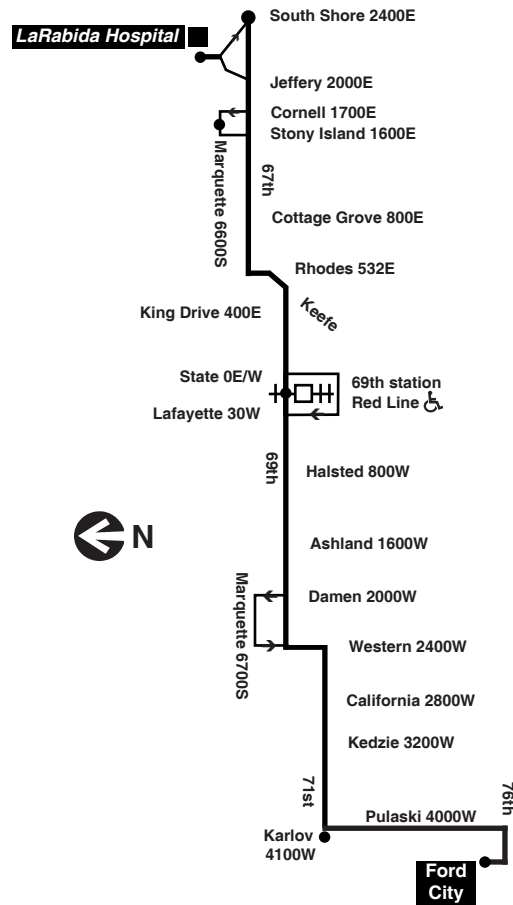

- #6 Jackson Park Express between 67th/Stony Island and 79th/South Shore
- #15 Jeffery Local between 67th/Jeffery and 75th/Jeffery
- #67 67th/69th/71st between 69th/Dan Ryan and 67th/Jeffery
- #71 71st/South Shore from 75th/South Shore to 92nd/Commercial
- #75 74th/75th between 75th/Jeffery and 75th/South Shore
- #95 95th between 92nd/Commercial and 95th/Dan Ryan Terminal

The night route compliments the regular routes to provide 24 hour round the clock service over the above route portions. The N5 Night Bus also connects with Red Line trains.

The schedules and other information in this timetable are subject to change. CTA does not assume responsibility for errors in timetables, nor for inconvenience or damage resulting from delayed trains or buses due to weather, traffic conditions, etc.

Supplementary service may be provided over portions of this route in addition to the trips shown. Please check destination signs and announcements when boarding buses.

CTA operating costs are funded in part through the Regional Transportation Authority, by the federal and state governments, and the City of Chicago and County of Cook

For more information call the RTA Travel Information Center in Chicago: 312-836-7000. Open 6am until pm, Monday thru Saturday.

Para obtener mayor información, en Español, llame al Centro de Información: 312-836-7000.

Chicago Transit Authority

67

67th/69th/71st
Effective June 16, 2019

Monday thru Friday

67 67th/69th/71st

Eastbound

Leave Ford City	Leave 69th/Western	69th/Ashland	69th/Dan Ryan	Marquette/Cornell	LaRabida Hospital	Arr 67th/South Shore
----	4:40am	4:45am	4:54am	----	----	5:11am
----	----	4:55	5:04	----	----	----
4:50K	5:00	5:05	5:14	----	----	5:31
5:02	5:15	5:20	5:29	----	----	5:46
----	5:29	5:34	5:43	----	5:59am	6:01
5:29	5:42	5:47	5:56	----	----	6:13
----	5:54	5:59	6:08	----	----	6:25
5:52	6:05	6:10	6:19	----	6:35	6:37
----	----	6:20	6:30	----	----	6:47
6:20	6:34	6:39	6:50	----	6:57	6:59
----	----	6:47	6:58	----	----	7:07
6:41	6:49	6:54	7:05	7:19am	----	7:16
----	6:56	7:01	7:13	7:30	7:30	7:33
7:05	7:16	7:21	7:33	7:47	----	7:44
7:07	7:23	7:28	7:40	7:59	8:01	8:01
7:20	7:37	7:42	7:55	8:16	8:16	8:14
7:33	7:50	7:55	8:08	8:27	8:27	8:30
7:46	8:03	8:09	8:22	8:44	8:44	8:40
8:01	8:18	8:24	8:37	8:56	8:56	8:58
8:18	8:35	8:40	8:53	9:12	9:12	9:12
8:35	8:51	8:57	9:10	9:28	9:28	9:31
8:43	9:00	9:05	9:18	9:37	9:37	9:37

then every 10 to 20 minutes from Ford City, every 9 to 10 from 69th/Western, and every 30 to 34 minutes to LaRabida Hospital until

11:02	11:18	11:24	11:36	----	11:53
11:12	11:28	11:34	11:46	12:03pm	12:05pm
11:38	11:44	11:56	12:13	12:13	12:13
11:32	11:49	11:54	12:07pm	12:25	12:25
11:59	12:04pm	12:17	12:35	12:37	12:37

then every 9 to 20 minutes from Ford City, 6 to 10 minutes from 69th/Western, and every 23 to 35 minutes to LaRabida Hospital until

5:42pm	5:59pm	6:05	6:18	----	6:38
5:52	6:08	6:14	6:27	6:57	6:47
6:12	6:28	6:34	6:37	7:06	7:00
6:23	6:39	6:45	6:57	7:17	7:17
6:35	6:50	6:56	7:08	7:27	7:30
6:48	7:03	7:08	7:20	7:39	7:39
7:02	7:17	7:22	7:34	7:53	7:56
7:17	7:31	7:36	7:48	8:07	8:07
7:32	7:46	7:51	8:03	8:21	8:21
7:47	8:00	8:05	8:17	8:35	8:37
8:02	8:15	8:20	8:32	8:50	8:50
8:18	8:31	8:36	8:48	9:06	9:08
8:34	8:47	8:52	9:04	9:22	9:24
8:51	9:04	9:09	9:21	9:39	9:39
9:08	9:21	9:26	9:38	9:56	9:58
9:26	9:39	9:44	9:56	10:14	10:14
9:44	9:57	10:02	10:13	10:31	10:33
10:03	10:16	10:21	10:32	10:50	10:50
10:22	10:35	10:40	10:51	11:09	11:11
10:42	10:55	11:00	11:11	11:29	11:29
10:58	11:11	11:16	11:27	11:48	11:48
11:02	11:15	11:19	11:30	12:05am	12:05am
11:13	11:26	11:31	11:42	12:08am	12:08am
11:22	11:34	11:38	11:48	12:08am	12:08am
11:42	11:54	11:58	12:08am	12:08am	12:08am
12:02K	12:12am	12:16am	12:28	12:08am	12:08am
12:02	12:14	12:18	12:28	12:08am	12:08am
12:25K	12:34	12:38	12:48	12:08am	12:08am
12:45K	12:54	12:58	1:08	12:08am	12:08am
1:05K	1:13	1:18	1:28	12:08am	12:08am
1:33	1:38	1:48	1:58	12:08am	12:08am
1:53	1:58	2:08	2:18	12:08am	12:08am

Westbound